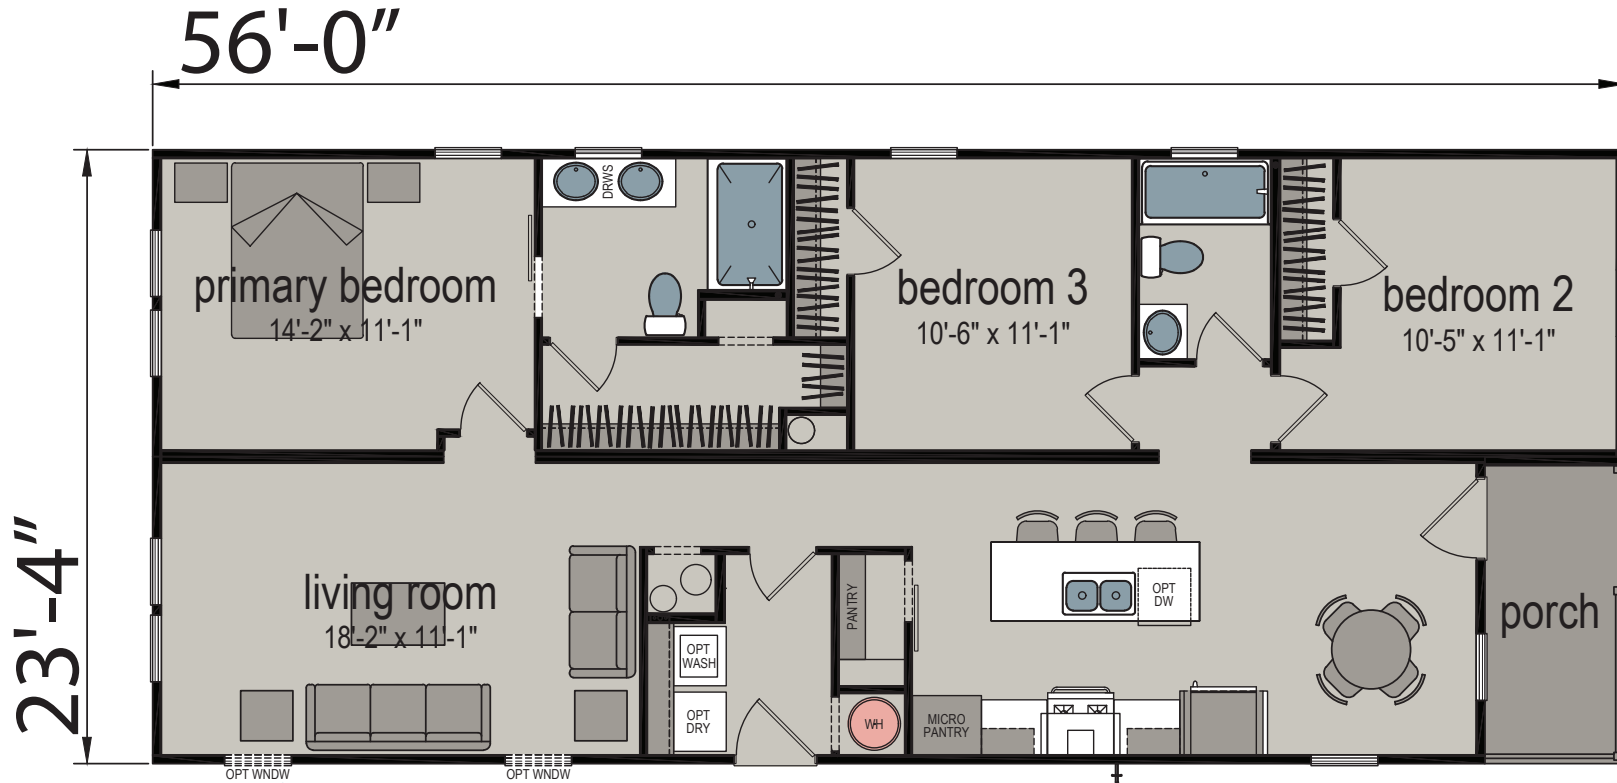

# Gibbon

Bartow Series by Champion Homes

1,244 SQ. FT. (Approximate) 3 Bedroom, 2 Bath

Last Updated: 9-25-24

**FACTORY SELECT HOMES**  
19280 Cortez Blvd.  
Brooksville, FL 34601

**FactorySelectHomes.com | 1-800-716-6337**