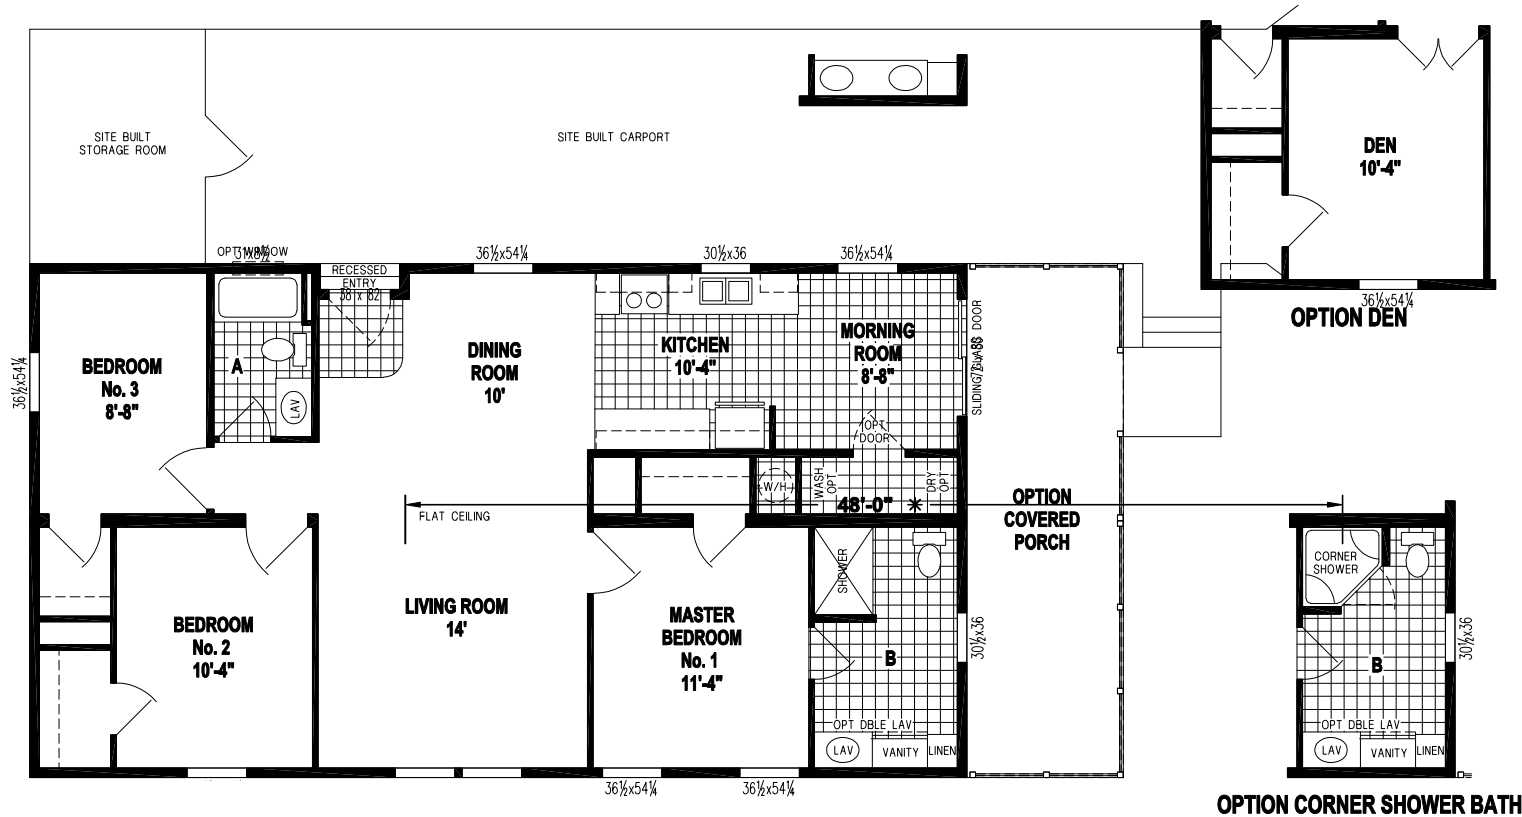

# FactorySelectHomes

**3 Bedrooms, 2 Baths**  
**Approx. 1,258 Sq. Ft.**

Last Updated: 3-8-19

FactorySelectHomes

19280 Cortez Blvd.  
 Brooksville, FL 34601  
 1-800-716-6337

www.FactorySelectHomes.com

For Detailed Directions See Map On Our Website