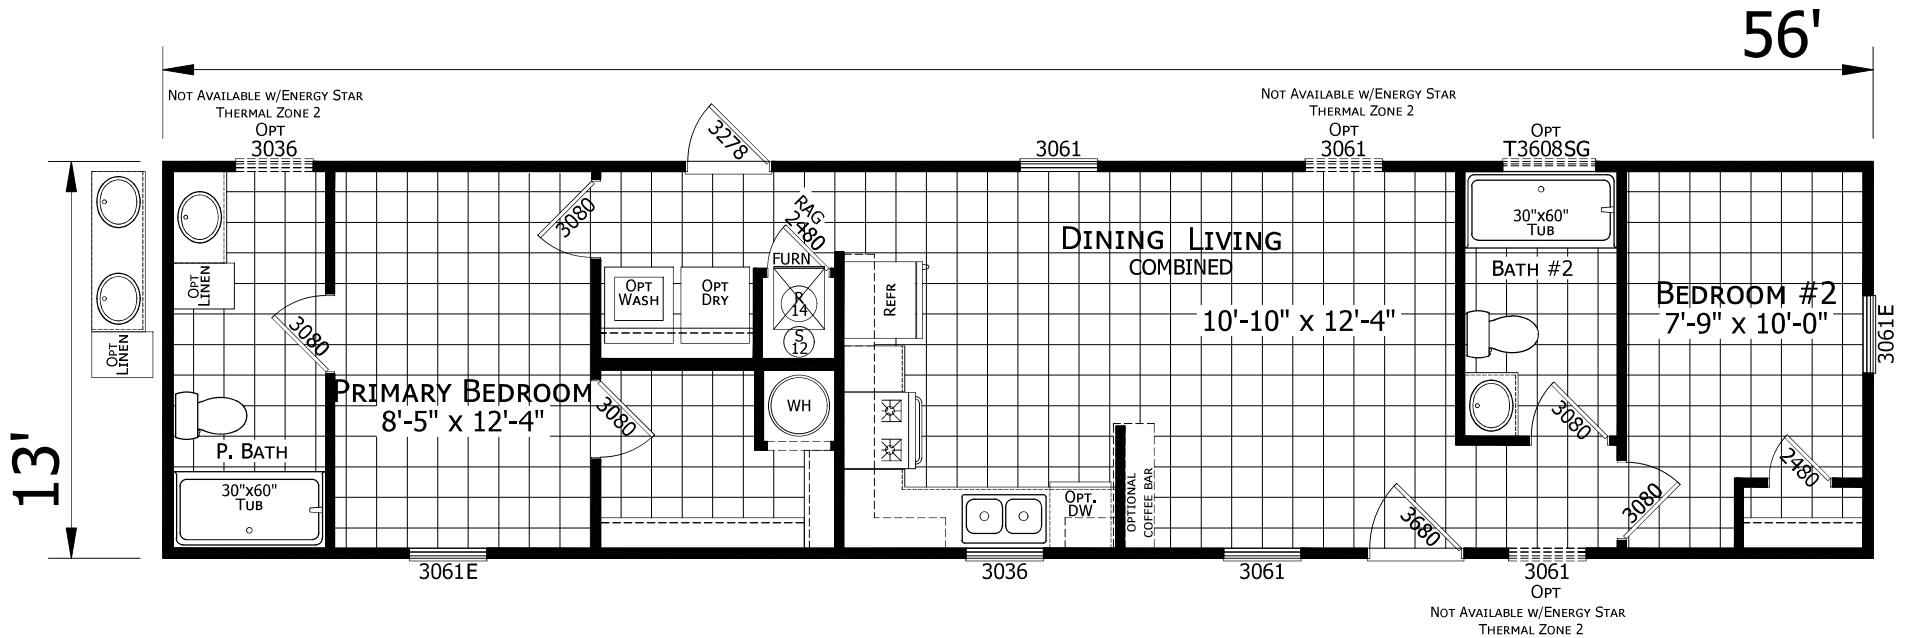

# Granada

Home Run Series

728 SQ. FT. (Approximate) 2 Bedroom, 2 Bath

Last Updated: 9-23-24

**FACTORY SELECT HOMES**  
 19280 Cortez Blvd.  
 Brooksville, FL 34601

**FactorySelectHomes.com | 1-800-716-6337**