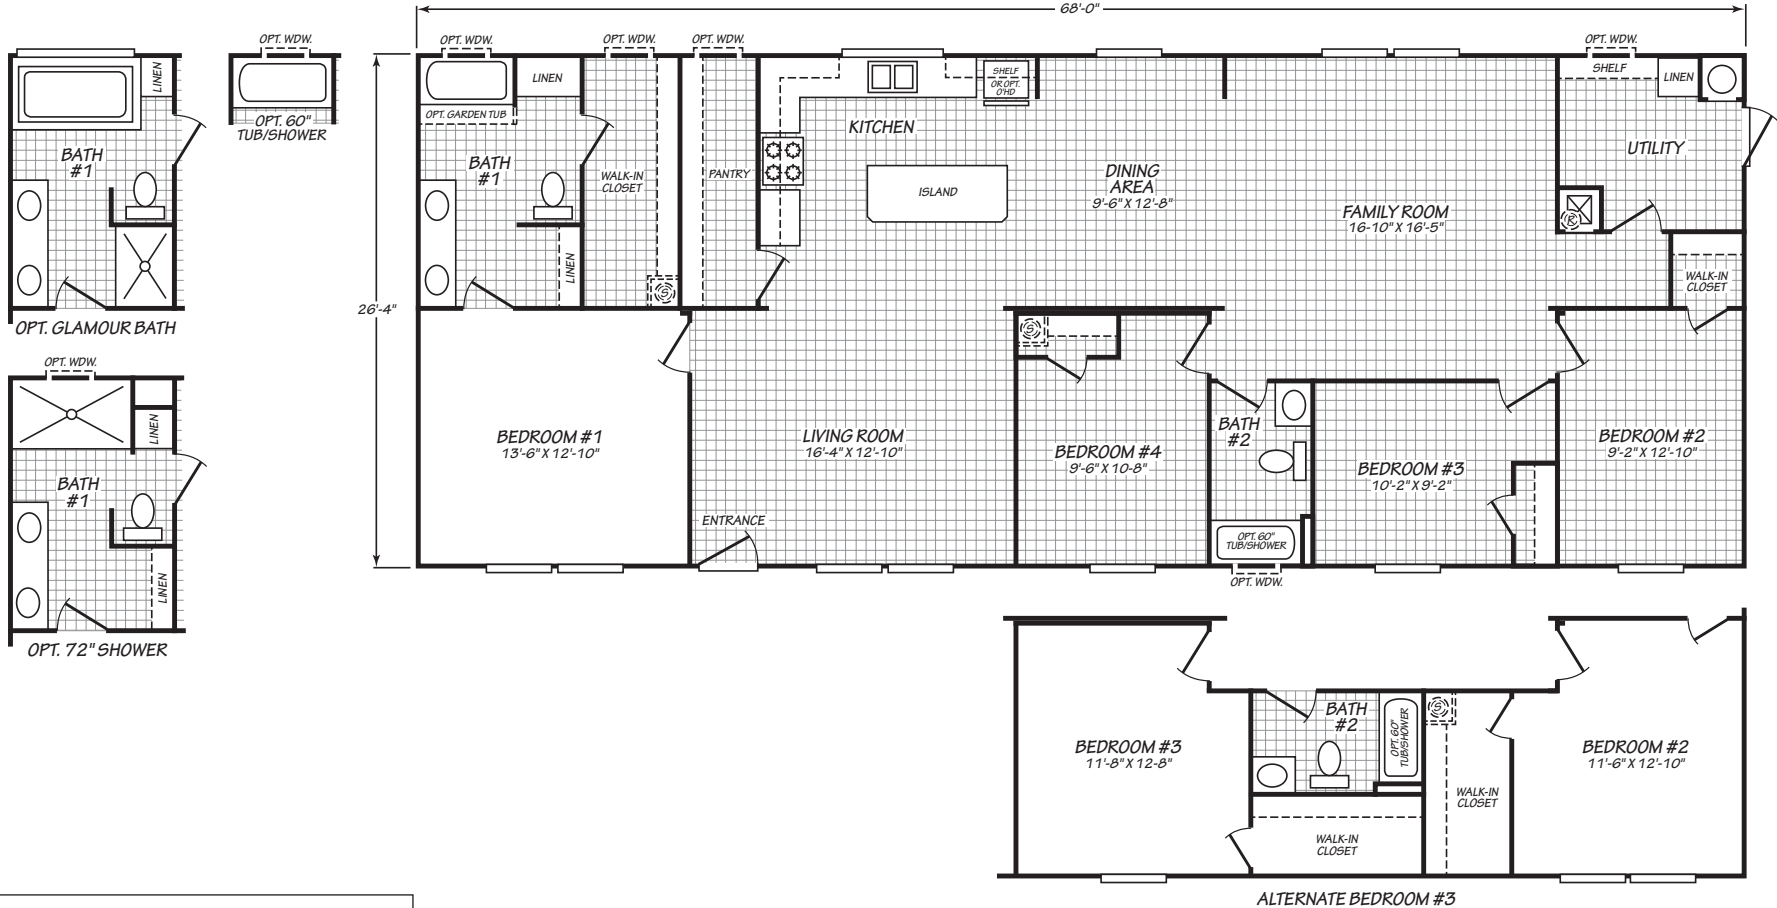

Growler

Summit Series

1,790 SQ. FT. (Approximate) 4 Bedrooms, 2 Baths

Last Updated: 10-21-22

FACTORY SELECT HOMES
 19280 Cortez Blvd.
 Brooksville, FL 34601

FactorySelectHomes.com | 1-800-716-6337

IMPORTANT: Alta Cima Corp reserves the right to modify, cancel or substitute products or features of this event at any time without prior notice or obligation. Pictures and other promotional materials are representative and may depict or contain floor plans, square footages, elevations, options, upgrades, extra design features, decorations, floor coverings, specialty light fixtures, custom paint and wall coverings, window treatments, landscaping, sound and alarm systems, furnishings, appliances, and other designer/decorator features and amenities that are not included as part of the home and/or may not be available at all locations. Home, pricing and community information is subject to change, and homes to prior sale, at any time without notice or obligation. ©2020 Alta Cima Corp. All rights reserved.