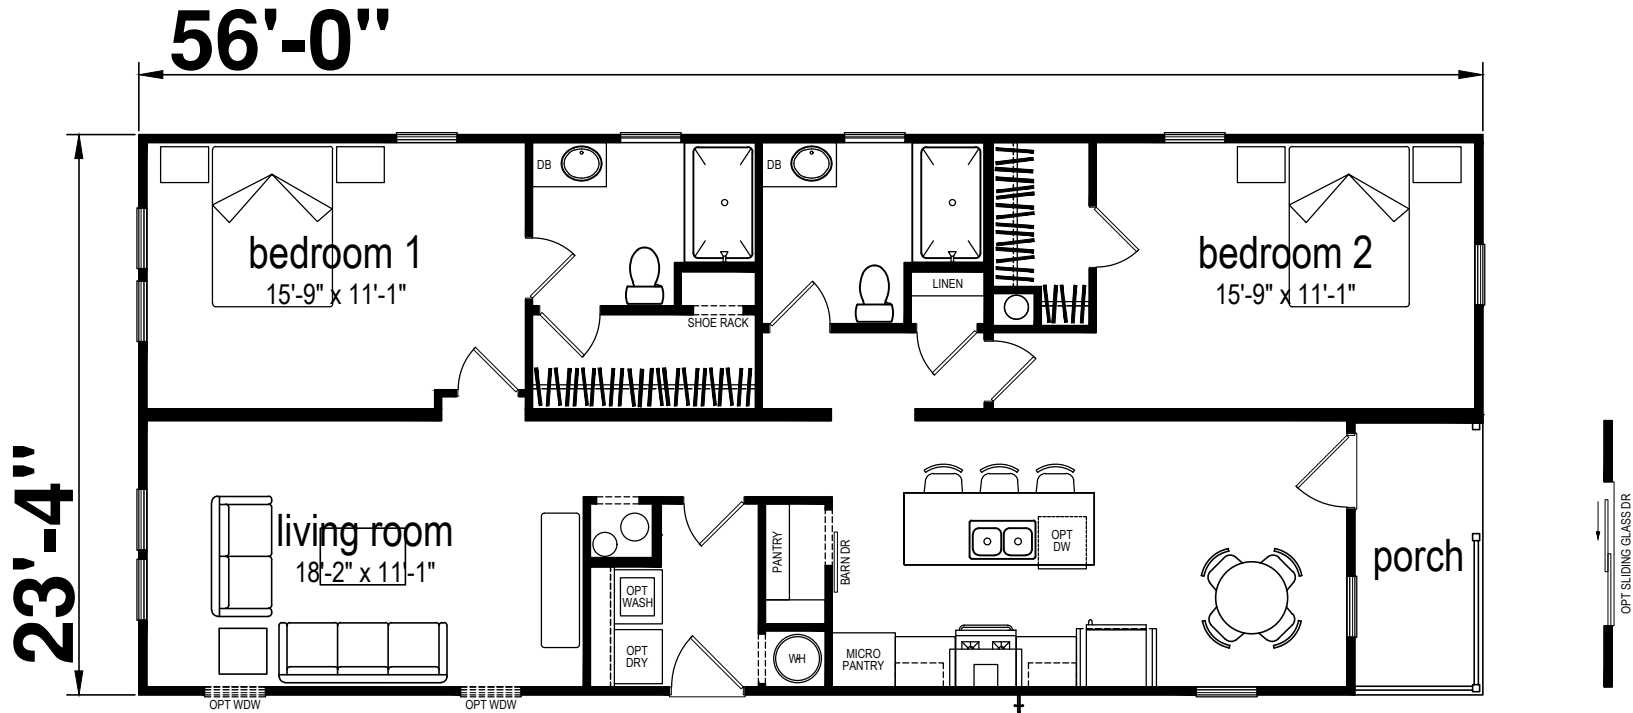

Hailey

Bartow Series by Champion Homes

1,246 SQ. FT. (Approximate) 2 Bedroom, 2 Bath

Last Updated: 9-25-24

FACTORY SELECT HOMES
19280 Cortez Blvd.
Brooksville, FL 34601

FactorySelectHomes.com | 1-800-716-6337