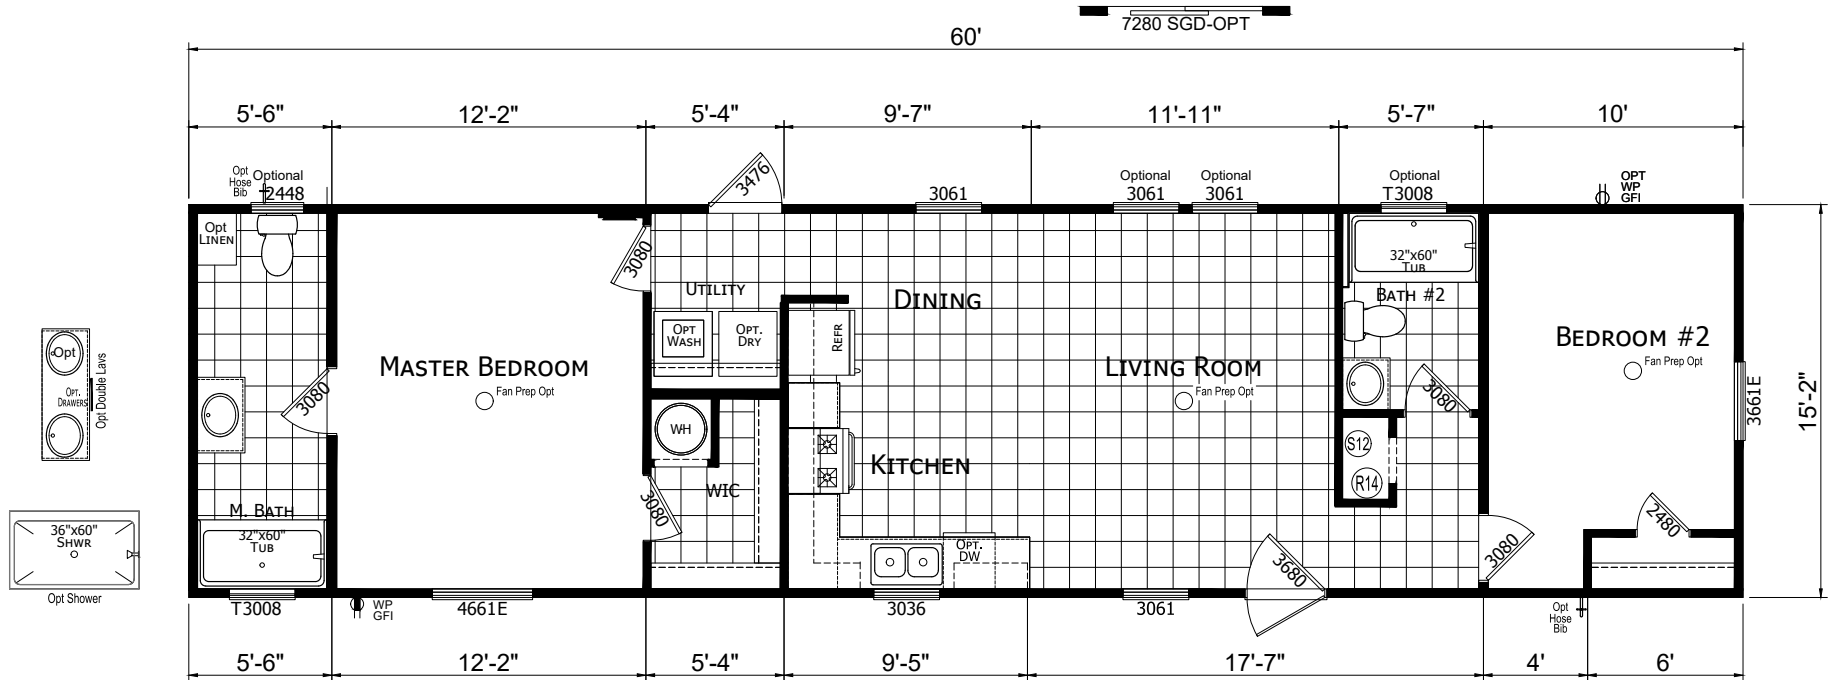

Hayman

Trinity Series

910 SQ. FT. (Approximate) 2 Bedrooms, 2 Baths

Last Updated: 3-25-22

Note: Room Sizes Include Wall Dimensions And Are Not Indicative of True Net Dimensions

FACTORY SELECT HOMES
19280 Cortez Blvd.
Brooksville, FL 34601