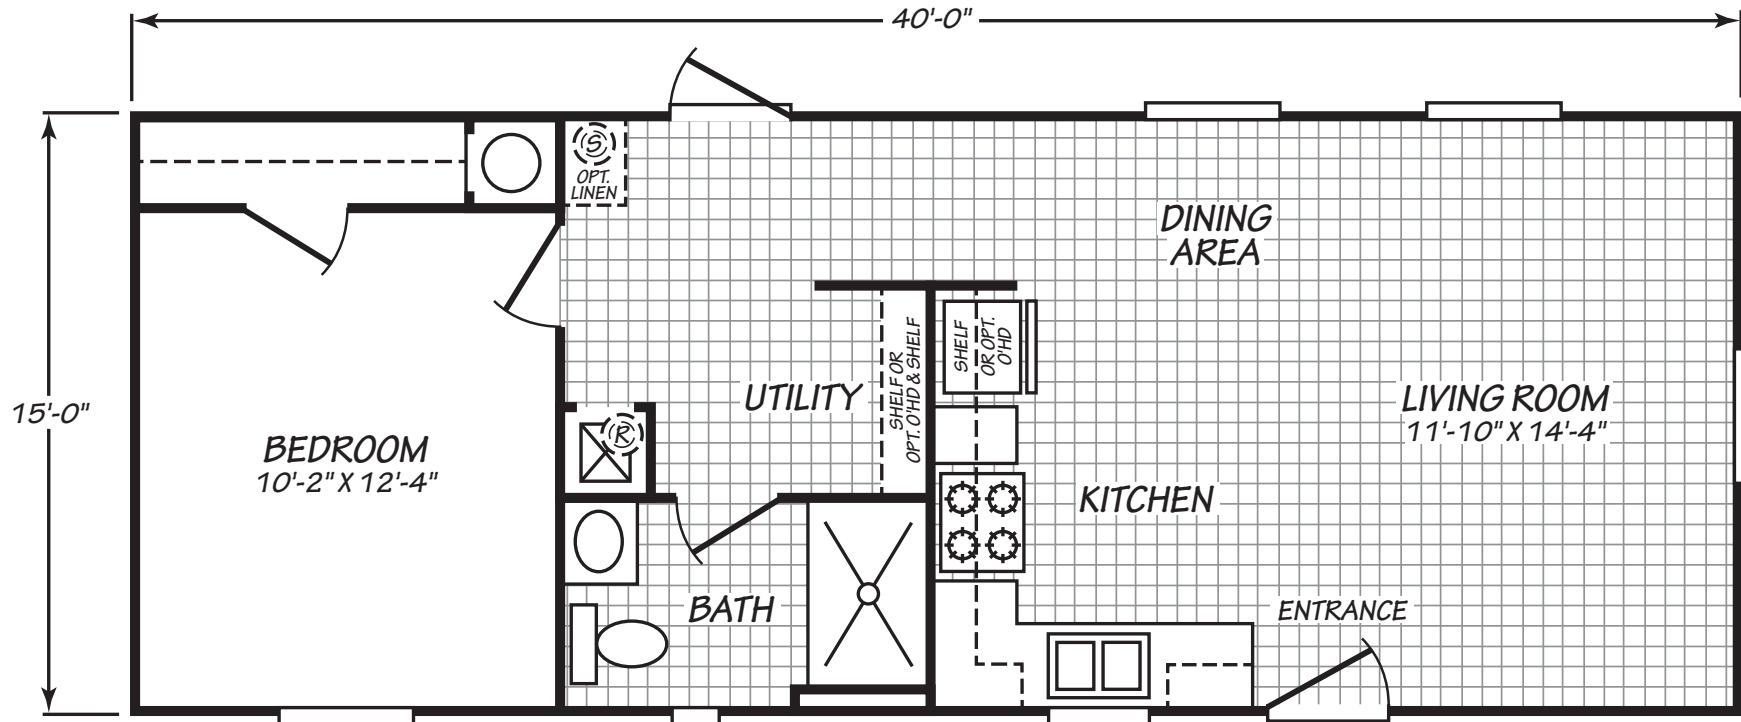

Howey

Keystone Series

600 SQ. FT. (Approximate) 1 Bedroom, 1 Bath

Last Updated: 7-19-22

FACTORY SELECT HOMES
19280 Cortez Blvd.
Brooksville, FL 34601

FactorySelectHomes.com | 1-800-716-6337

IMPORTANT: Alta Cima Corp reserves the right to modify, cancel or substitute products or features of this event at any time without prior notice or obligation. Pictures and other promotional materials are representative and may depict or contain floor plans, square footages, elevations, options, upgrades, extra design features, decorations, floor coverings, specialty light fixtures, custom paint and wall coverings, window treatments, landscaping, sound and alarm systems, furnishings, appliances, and other designer/decorator features and amenities that are not included as part of the home and/or may not be available at all locations. Home, pricing and community information is subject to change, and homes to prior sale, at any time without notice or obligation. ©2020 Alta Cima Corp. All rights reserved.