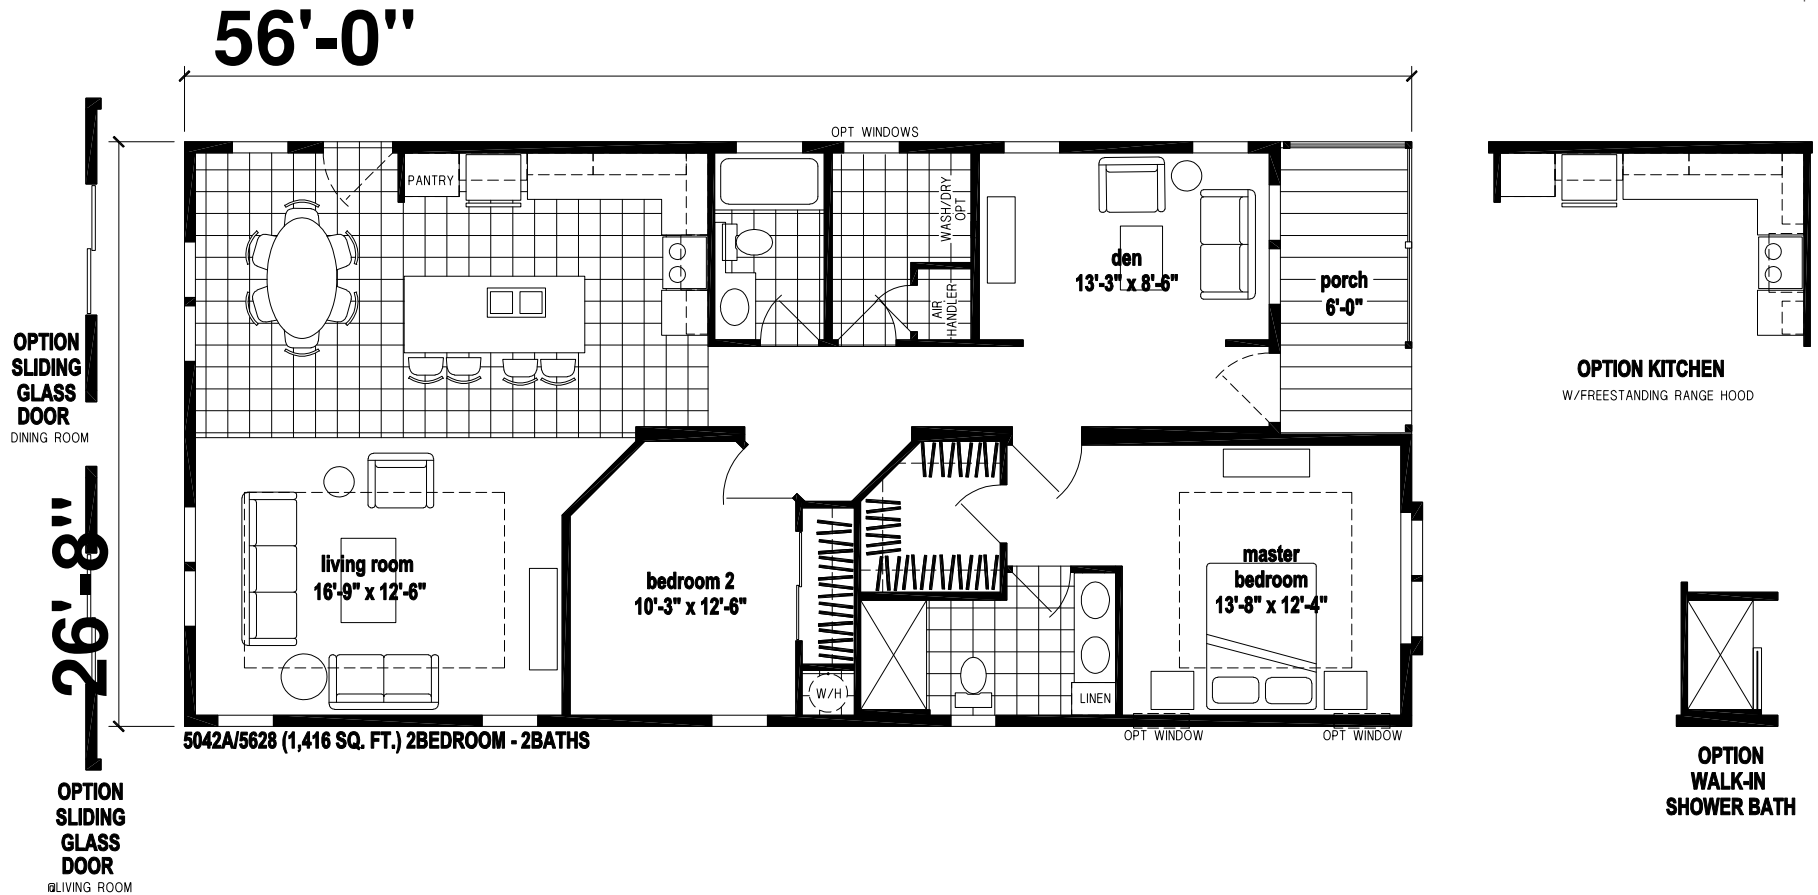

Hurston

Silver Springs Limited Series

1,416 SQ. FT. (Approximate) 2 Bedrooms, 2 Baths

Last Updated: 7-5-22

FACTORY SELECT HOMES
 19280 Cortez Blvd.
 Brooksville, FL 34601

FactorySelectHomes.com | 1-800-716-6337