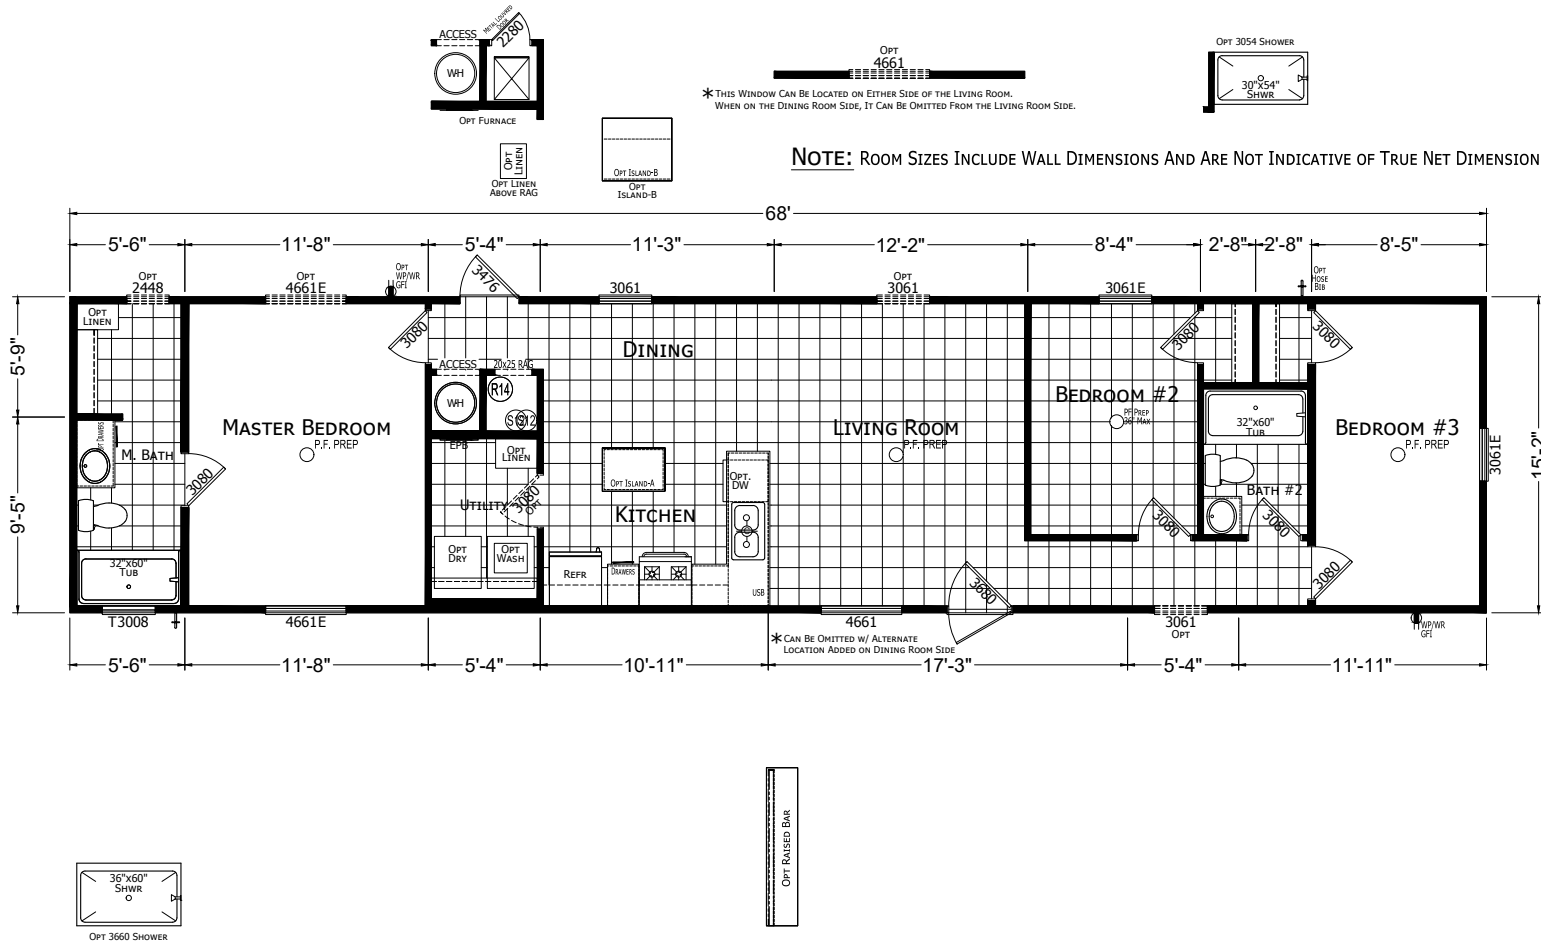

Jacaranda

Trinity Series

1,031 SQ. FT. (Approximate) 3 Bedrooms, 2 Baths

Last Updated: 3-25-22

FACTORY SELECT HOMES
 19280 Cortez Blvd.
 Brooksville, FL 34601

FactorySelectHomes.com | 1-800-716-6337

IMPORTANT: Alta Cima Corp reserves the right to modify, cancel or substitute products or features of this event at any time without prior notice or obligation. Pictures and other promotional materials are representative and may depict or contain floor plans, square footages, elevations, options, upgrades, extra design features, decorations, floor coverings, specialty light fixtures, custom paint and wall coverings, window treatments, landscaping, sound and alarm systems, furnishings, appliances, and other designer/decorator features and amenities that are not included as part of the home and/or may not be available at all locations. Home, pricing and community information is subject to change, and homes to prior sale, at any time without notice or obligation. ©2020 Alta Cima Corp. All rights reserved.