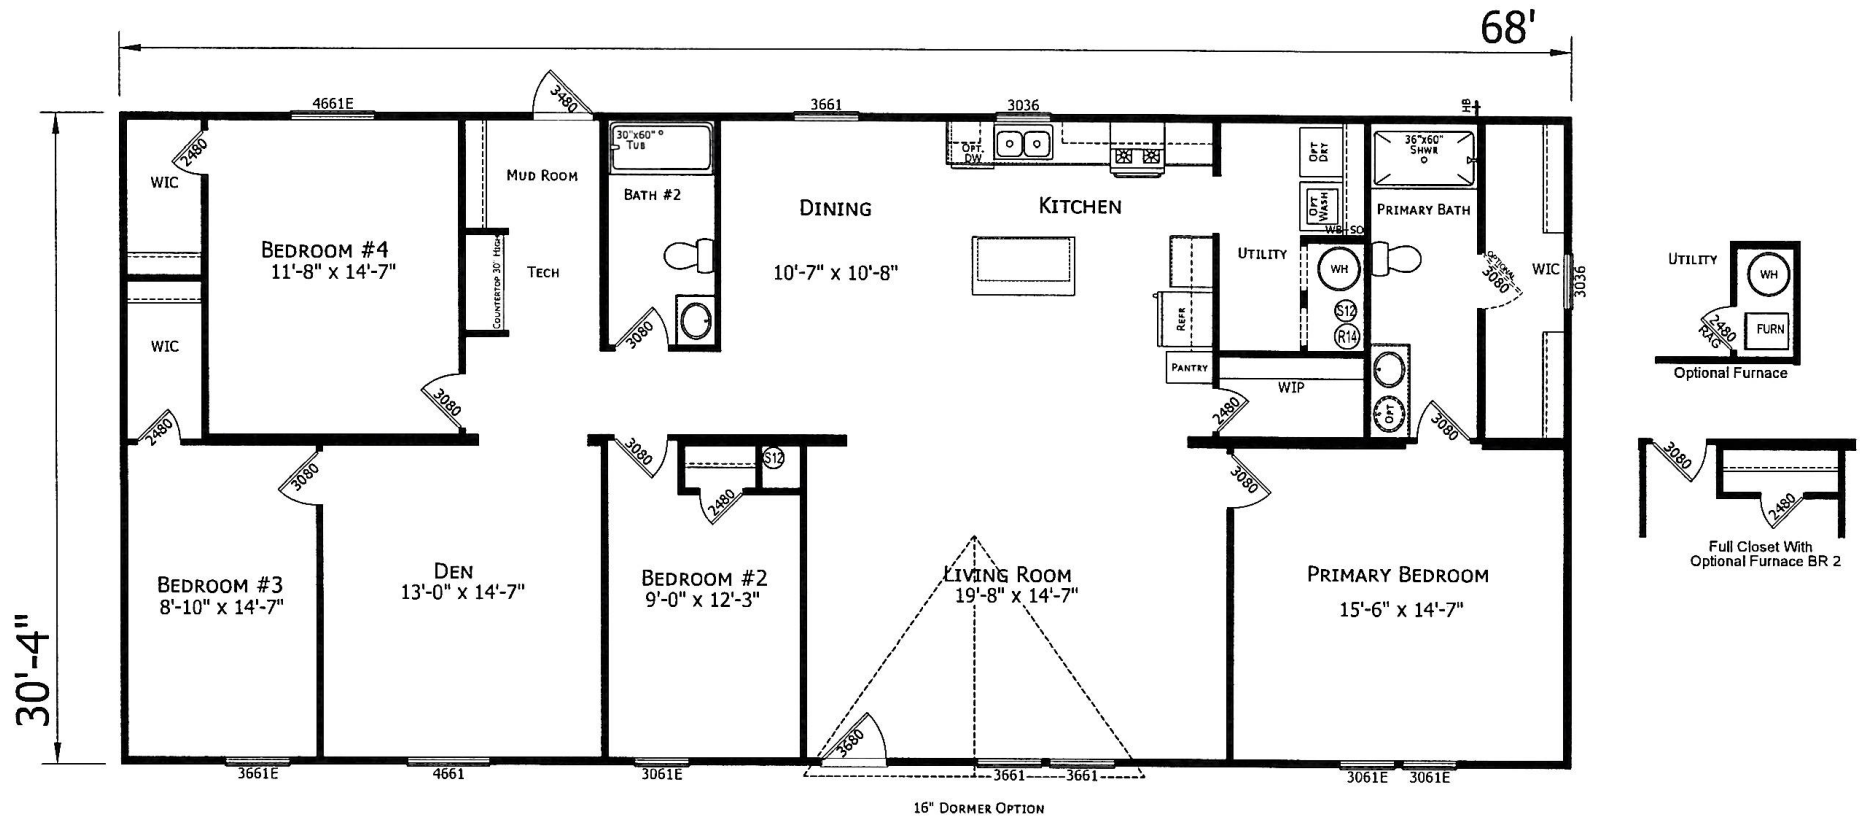

# Jarrell

Prime Series

2063 SQ. FT. (Approximate) 4 Bedroom, 2 Bath

Last Updated: 9-27-24

**FACTORY SELECT HOMES**  
19280 Cortez Blvd.  
Brooksville, FL 34601

**FactorySelectHomes.com | 1-800-716-6337**

**IMPORTANT:** Alta Cima Corp reserves the right to modify, cancel or substitute products or features of this event at any time without prior notice or obligation. Pictures and other promotional materials are representative and may depict or contain floor plans, square footages, elevations, options, upgrades, extra design features, decorations, floor coverings, specialty light fixtures, custom paint and wall coverings, window treatments, landscaping, sound and alarm systems, furnishings, appliances, and other designer/decorator features and amenities that are not included as part of the home and/or may not be available at all locations. Home, pricing and community information is subject to change, and homes to prior sale, at any time without notice or obligation. ©2020 Alta Cima Corp. All rights reserved.