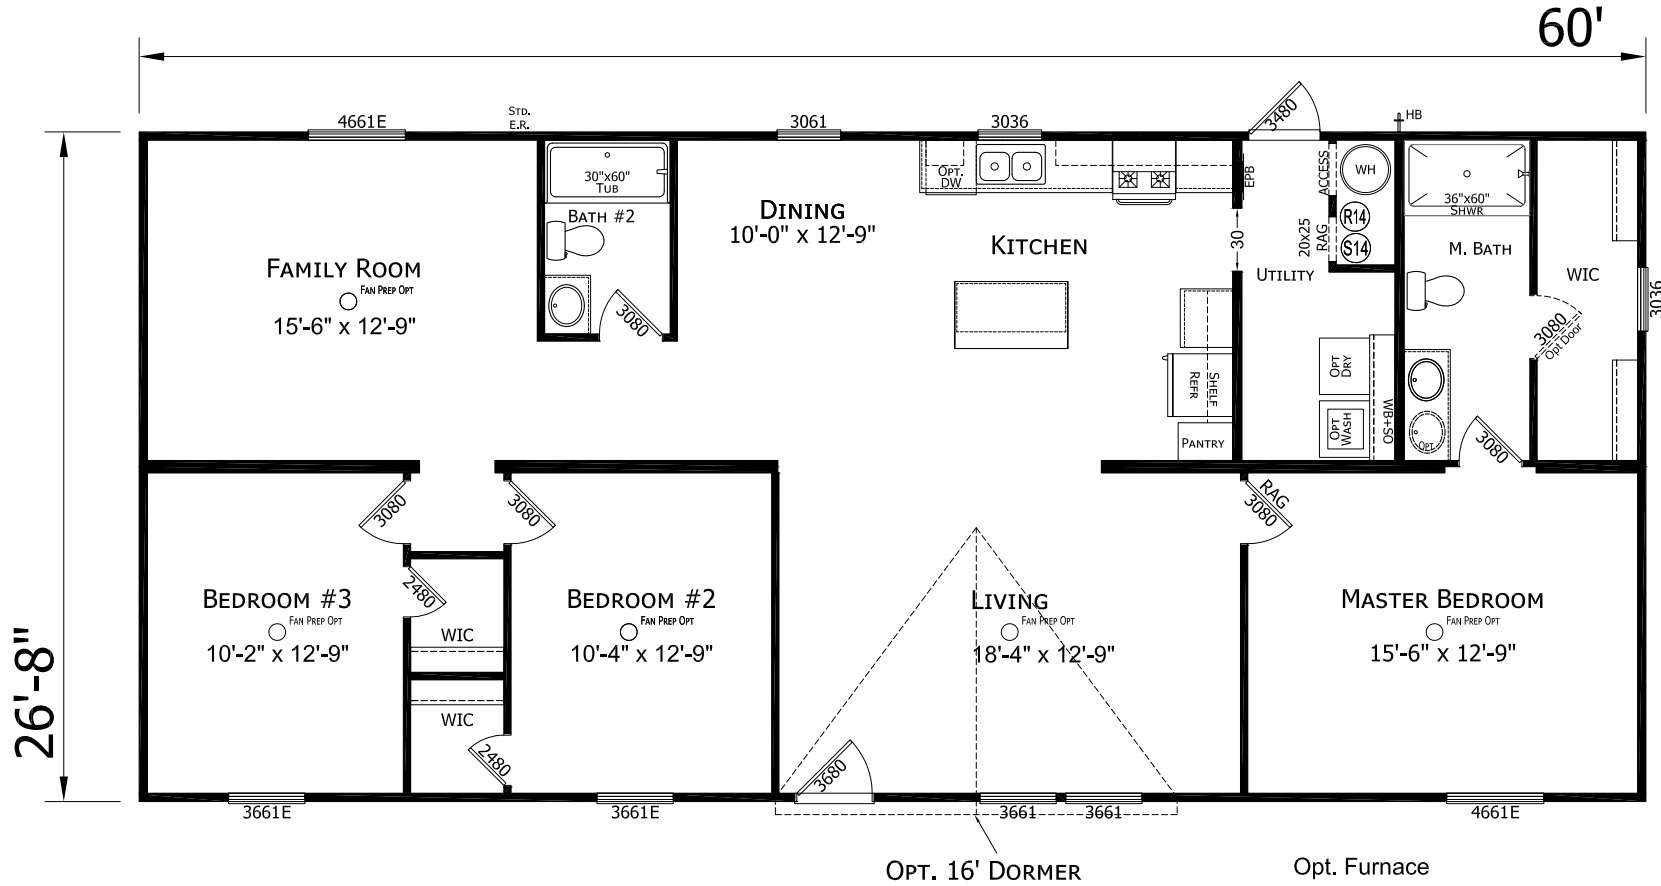

# Jesslyn

Prime Series

1,600 SQ. FT. (Approximate) 3 Bedroom, 2 Bath

Last Updated: 6-21-24

**FACTORY SELECT HOMES**  
 19280 Cortez Blvd.  
 Brooksville, FL 34601

**FactorySelectHomes.com | 1-800-716-6337**