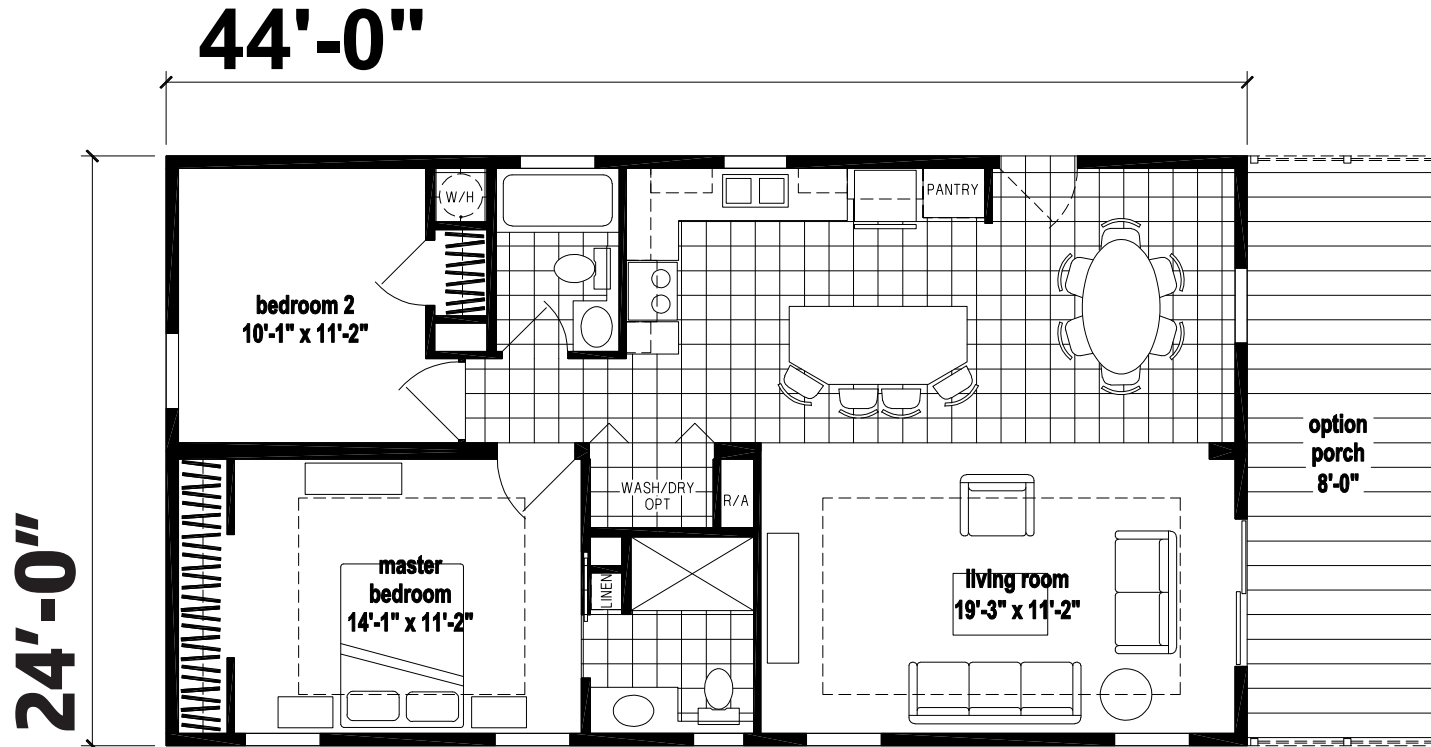

# Kangley

Silver Springs Limited Series

1,054 SQ. FT. (Approximate) 2 Bedroom, 2 Bath

Last Updated: 7-5-22

**FACTORY SELECT HOMES**  
19280 Cortez Blvd.  
Brooksville, FL 34601

**FactorySelectHomes.com | 1-800-716-6337**