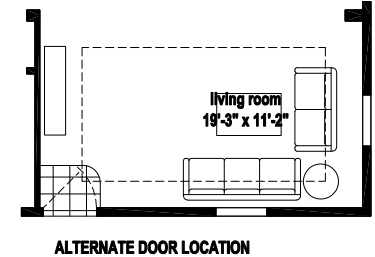

# Kangley

Silver Springs Limited Series

1,054 SQ. FT. (Approximate) 2 Bedroom, 2 Bath

Last Updated: 7-5-22

**FACTORY SELECT HOMES**  
19280 Cortez Blvd.  
Brooksville, FL 34601

**FactorySelectHomes.com | 1-800-716-6337**