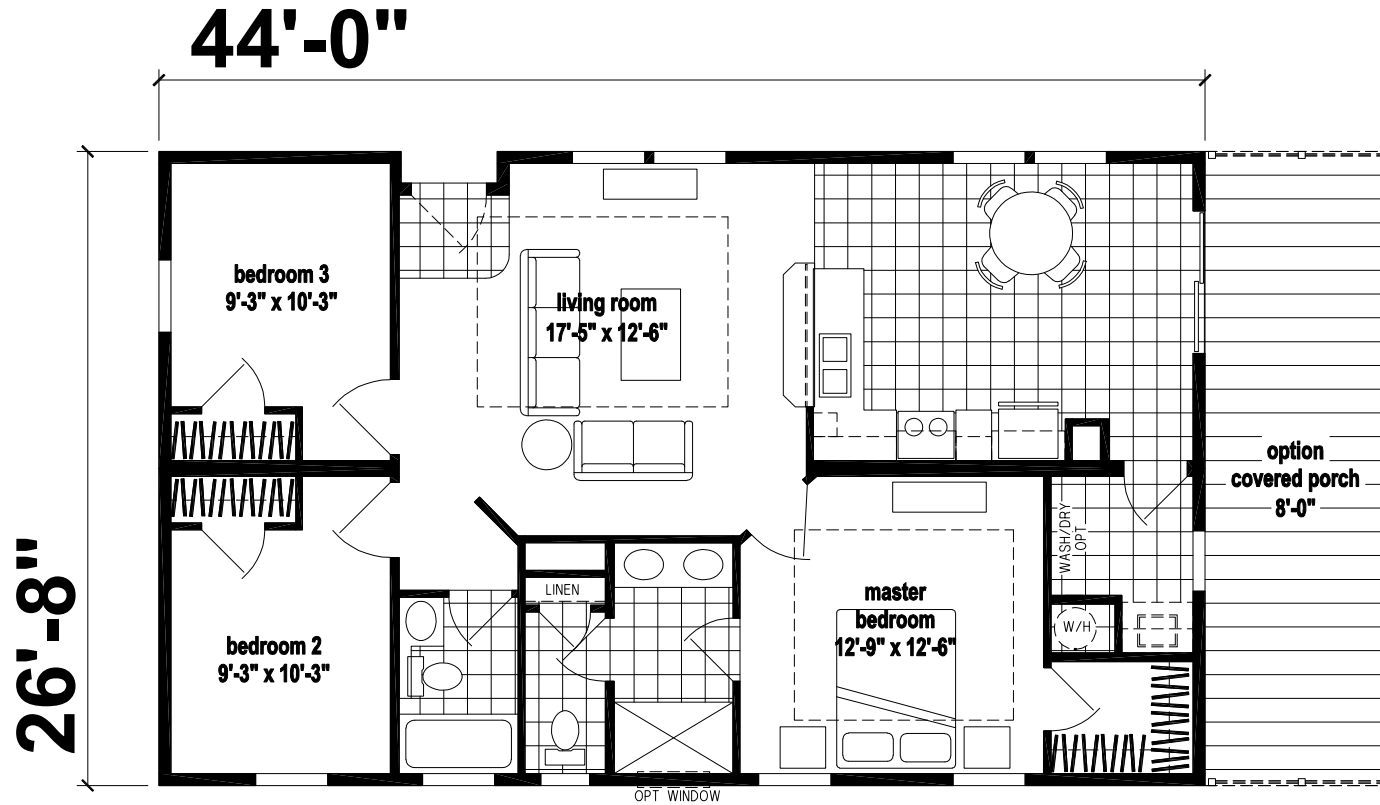

Kerridale

Silver Springs Limited Series

1,153 SQ. FT. (Approximate) 3 Bedrooms, 2 Baths

Last Updated: 7-5-22

FACTORY SELECT HOMES
19280 Cortez Blvd.
Brooksville, FL 34601

FactorySelectHomes.com | 1-800-716-6337