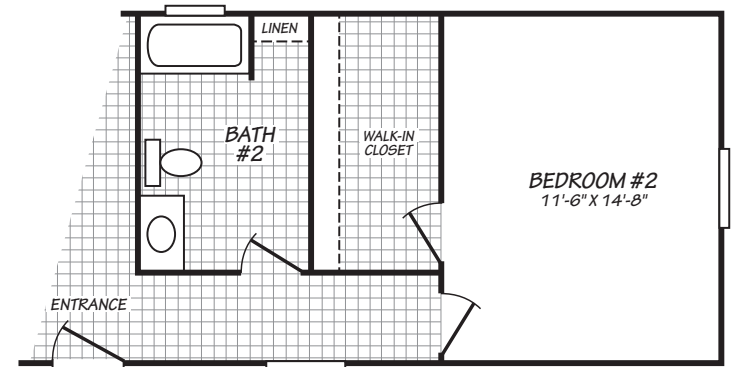

Kingstree

Keystone Series

1,140 SQ. FT. (Approximate) 3 Bedroom, 2 Bath

Last Updated: 6-21-22

FACTORY SELECT HOMES
 19280 Cortez Blvd.
 Brooksville, FL 34601

FactorySelectHomes.com | 1-800-716-6337

IMPORTANT: Alta Cima Corp reserves the right to modify, cancel or substitute products or features of this event at any time without prior notice or obligation. Pictures and other promotional materials are representative and may depict or contain floor plans, square footages, elevations, options, upgrades, extra design features, decorations, floor coverings, specialty light fixtures, custom paint and wall coverings, window treatments, landscaping, sound and alarm systems, furnishings, appliances, and other designer/decorator features and amenities that are not included as part of the home and/or may not be available at all locations. Home, pricing and community information is subject to change, and homes to prior sale, at any time without notice or obligation. ©2020 Alta Cima Corp. All rights reserved.