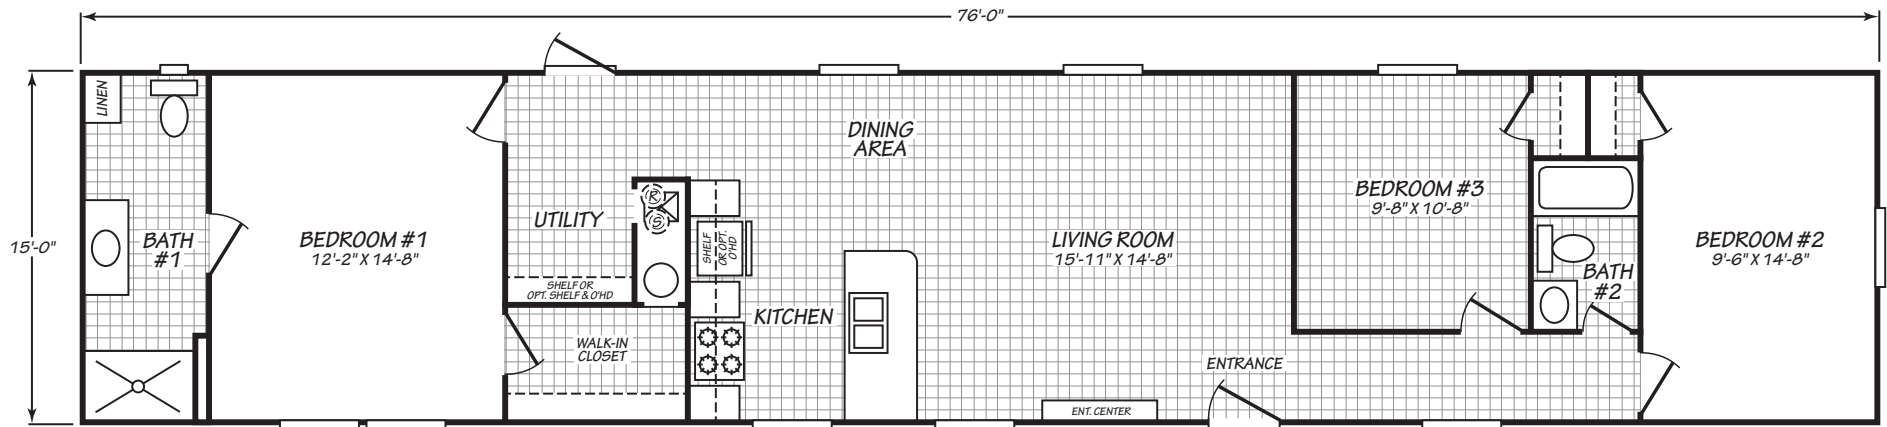

Kingstree

Keystone Series

1,140 SQ. FT. (Approximate) 3 Bedroom, 2 Bath

Last Updated: 6-21-22

FACTORY SELECT HOMES
 19280 Cortez Blvd.
 Brooksville, FL 34601

FactorySelectHomes.com | 1-800-716-6337

IMPORTANT: Alta Cima Corp reserves the right to modify, cancel or substitute products or features of this event at any time without prior notice or obligation. Pictures and other promotional materials are representative and may depict or contain floor plans, square footages, elevations, options, upgrades, extra design features, decorations, floor coverings, specialty light fixtures, custom paint and wall coverings, window treatments, landscaping, sound and alarm systems, furnishings, appliances, and other designer/decorator features and amenities that are not included as part of the home and/or may not be available at all locations. Home, pricing and community information is subject to change, and homes to prior sale, at any time without notice or obligation. ©2020 Alta Cima Corp. All rights reserved.