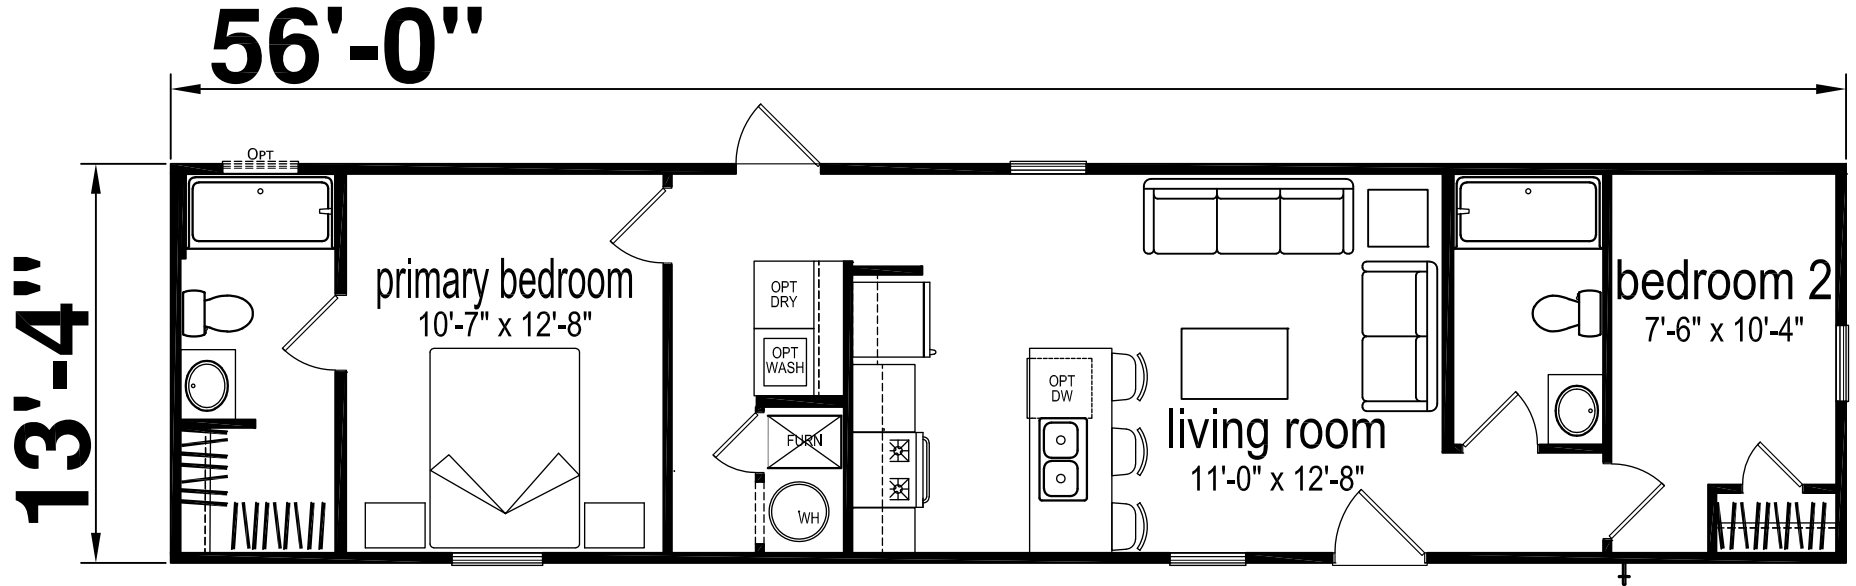

Kline

Prime Series

746 SQ. FT. (Approximate) 2 Bedroom, 2 Bath

Last Updated: 1-8-25

FACTORY SELECT HOMES
19280 Cortez Blvd.
Brooksville, FL 34601

FactorySelectHomes.com | 1-800-716-6337

IMPORTANT: Alta Cima Corp reserves the right to modify, cancel or substitute products or features of this event at any time without prior notice or obligation. Pictures and other promotional materials are representative and may depict or contain floor plans, square footages, elevations, options, upgrades, extra design features, decorations, floor coverings, specialty light fixtures, custom paint and wall coverings, window treatments, landscaping, sound and alarm systems, furnishings, appliances, and other designer/decorator features and amenities that are not included as part of the home and/or may not be available at all locations. Home, pricing and community information is subject to change, and homes to prior sale, at any time without notice or obligation. ©2020 Alta Cima Corp. All rights reserved.