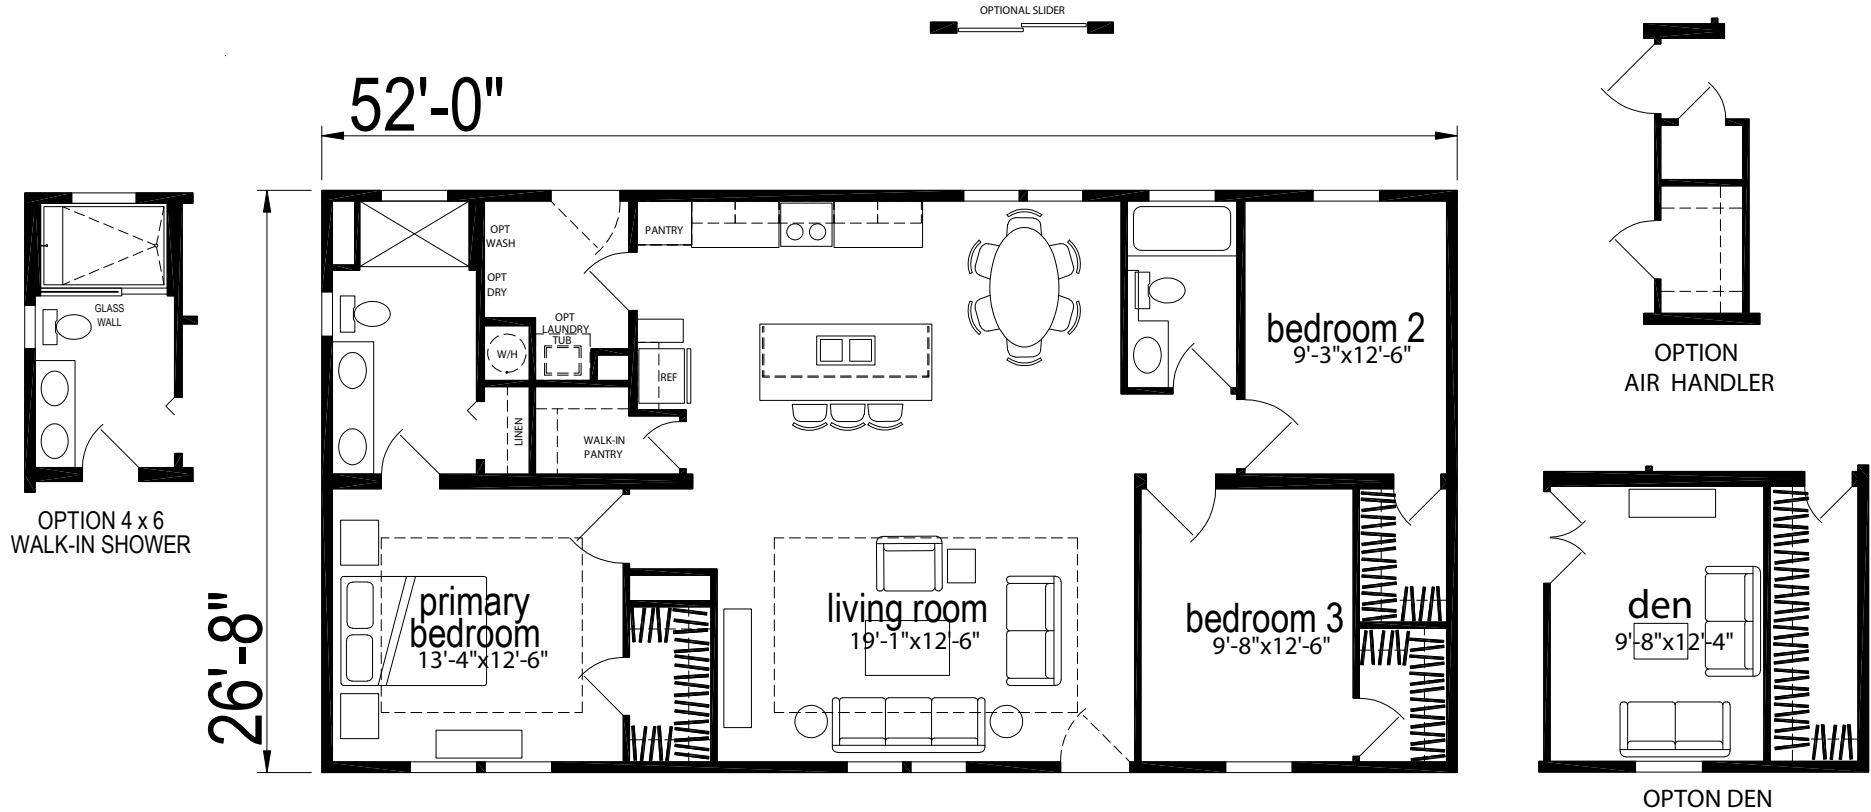

Kurt

Silver Springs Limited Series

1,386 SQ. FT. (Approximate) 3 Bedrooms, 2 Baths

Last Updated: 9-12-23

FACTORY SELECT HOMES
19280 Cortez Blvd.
Brooksville, FL 34601

OPTION UTILITY
OPT RISER DELETE
WOPT LINEN