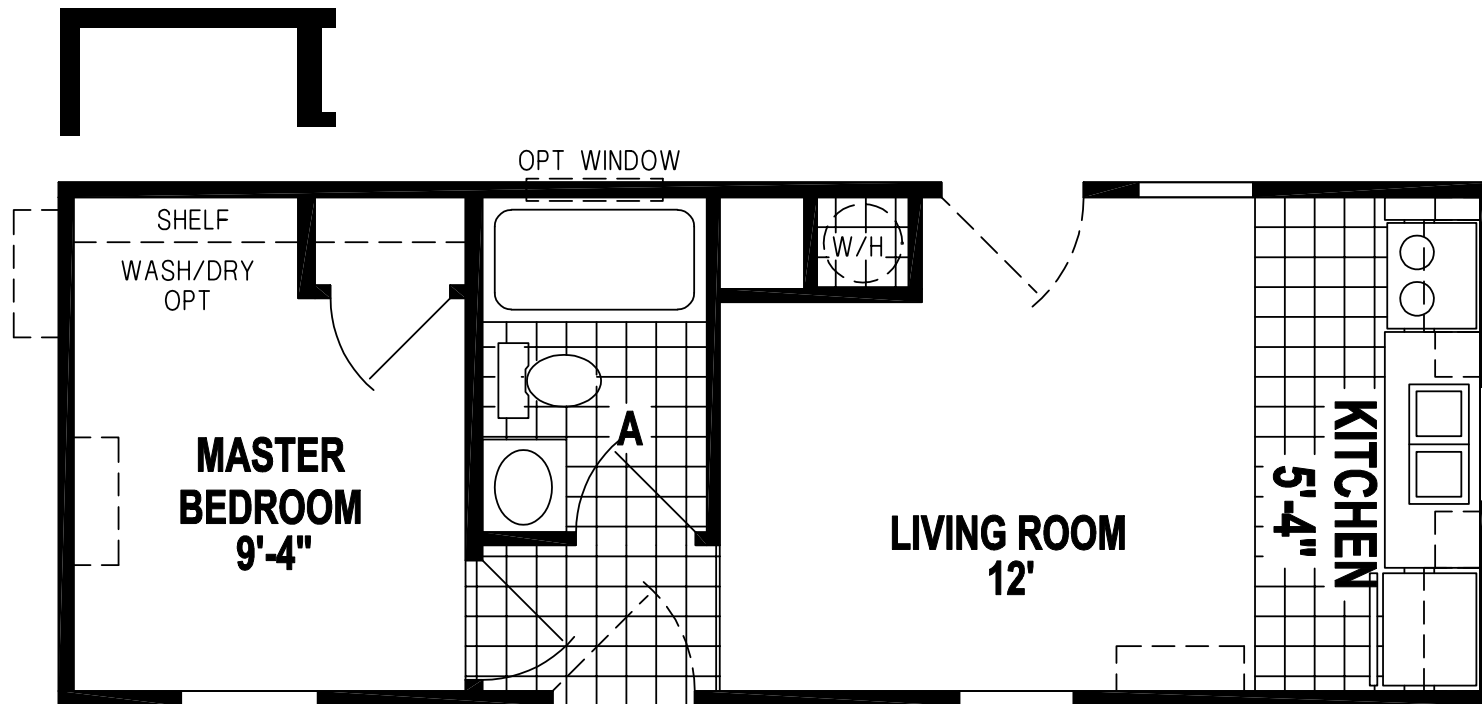

# Langport

Silver Springs Limited Series

**SKYLINE**

**1 Bedroom, 1 Bath**  
**Approx. 377 Sq. Ft.**

Last Updated: 6-1-20

19280 Cortez Blvd.  
Brooksville, FL 34601  
1-800-716-6337

[www.FactorySelectHomes.com](http://www.FactorySelectHomes.com)