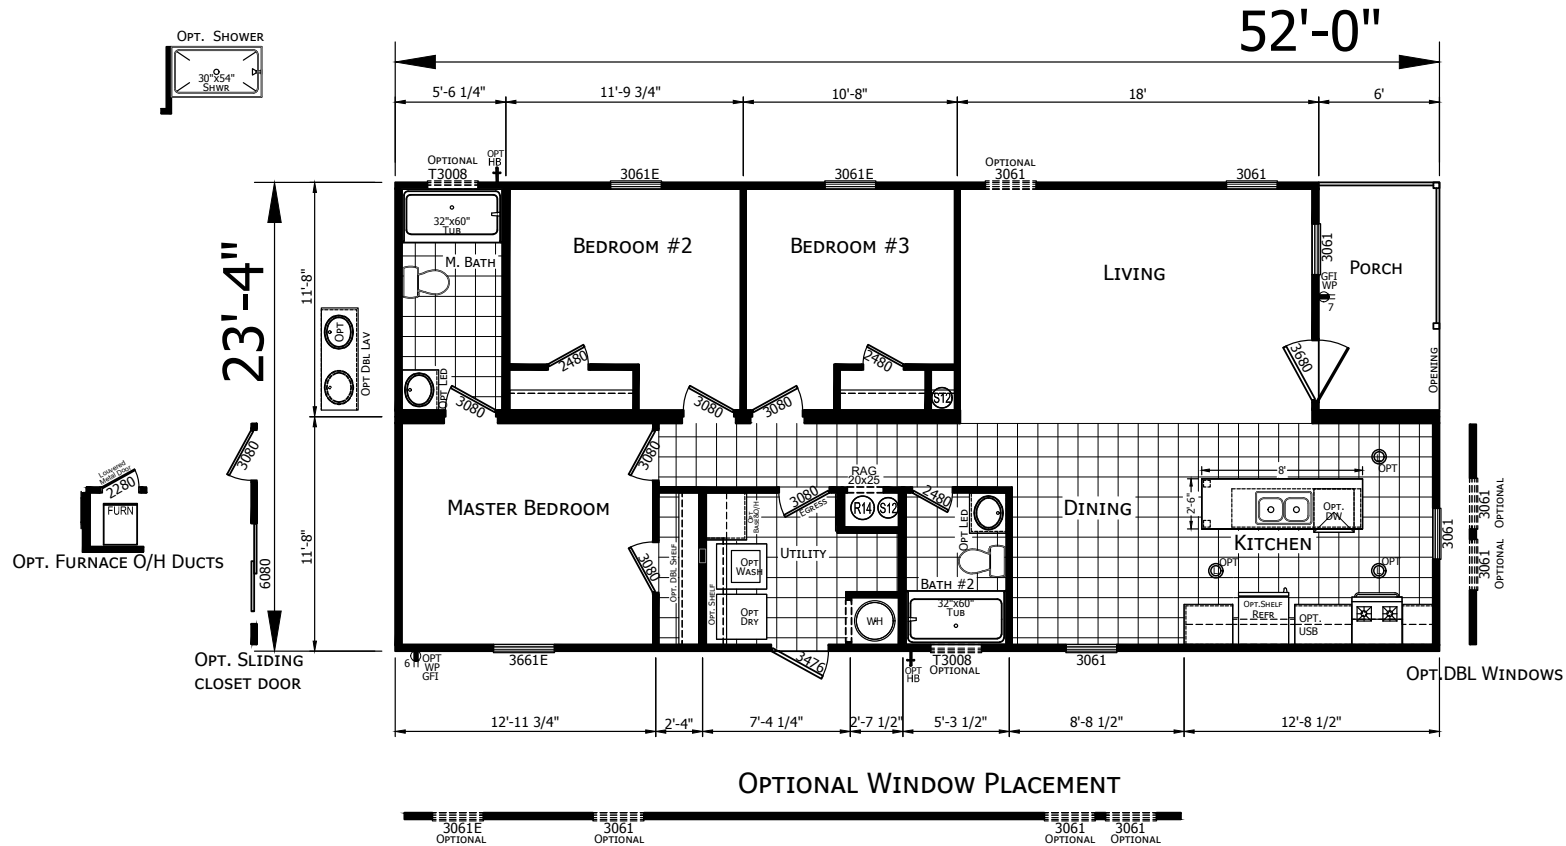

# Lattin

Forest Manor Series

CHAMPION

MANUFACTURED BEAUTIFULLY™

3 Bedrooms, 2 Baths  
Approx. 1,213 Sq. Ft.

Last Updated: 4-3-20

**19280 Cortez Blvd.**  
**Brooksville, FL 34601**  
**1-800-716-6337**  
**www.FactorySelectHomes.com**