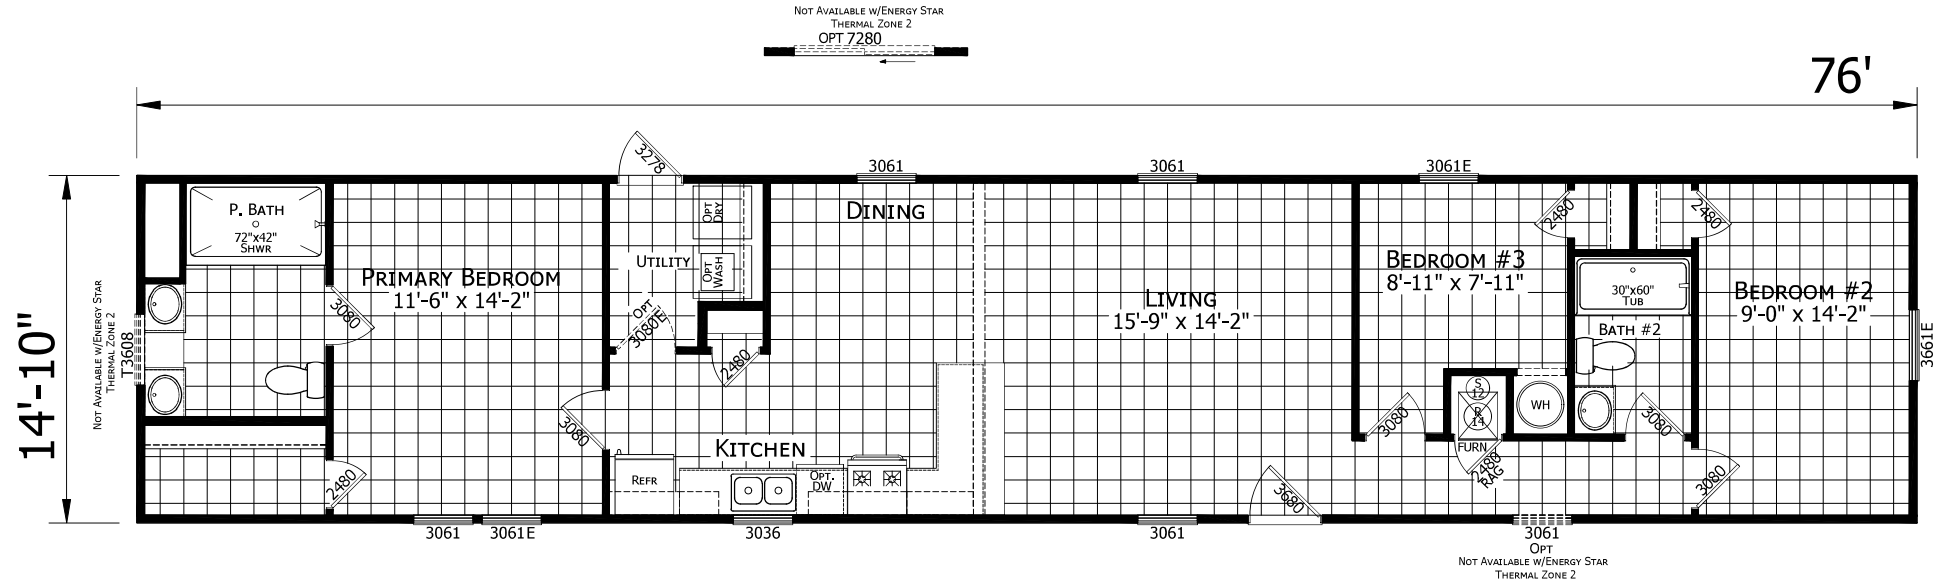

# Lauderhill

Grand Slam Series

1,127 SQ. FT. (Approximate) 3 Bedroom, 2 Bath

Last Updated: 9-23-24

**FACTORY SELECT HOMES**  
19280 Cortez Blvd.  
Brooksville, FL 34601

**FactorySelectHomes.com | 1-800-716-6337**