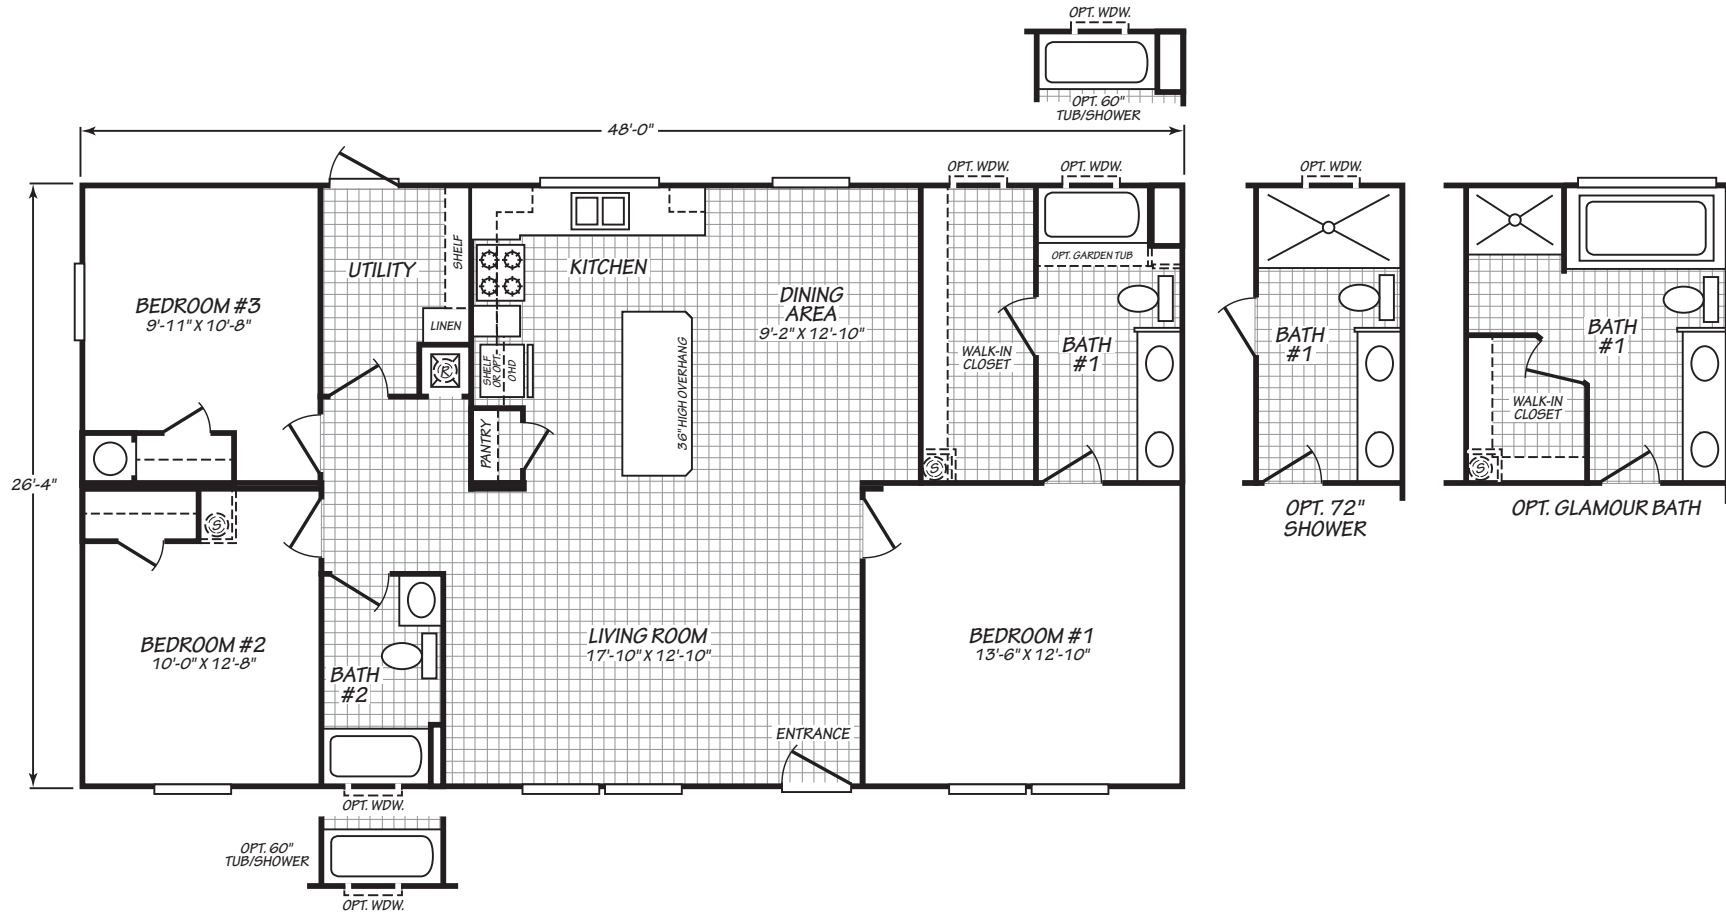

Lyttleton

Summit Series

1,263 SQ. FT. (Approximate) 3 Bedrooms, 2 Baths

Last Updated: 9-12-22

FACTORY SELECT HOMES
19280 Cortez Blvd.
Brooksville, FL 34601

FactorySelectHomes.com | 1-800-716-6337

IMPORTANT: Alta Cima Corp reserves the right to modify, cancel or substitute products or features of this event at any time without prior notice or obligation. Pictures and other promotional materials are representative and may depict or contain floor plans, square footages, elevations, options, upgrades, extra design features, decorations, floor coverings, specialty light fixtures, custom paint and wall coverings, window treatments, landscaping, sound and alarm systems, furnishings, appliances, and other designer/decorator features and amenities that are not included as part of the home and/or may not be available at all locations. Home, pricing and community information is subject to change, and homes to prior sale, at any time without notice or obligation. ©2020 Alta Cima Corp. All rights reserved.