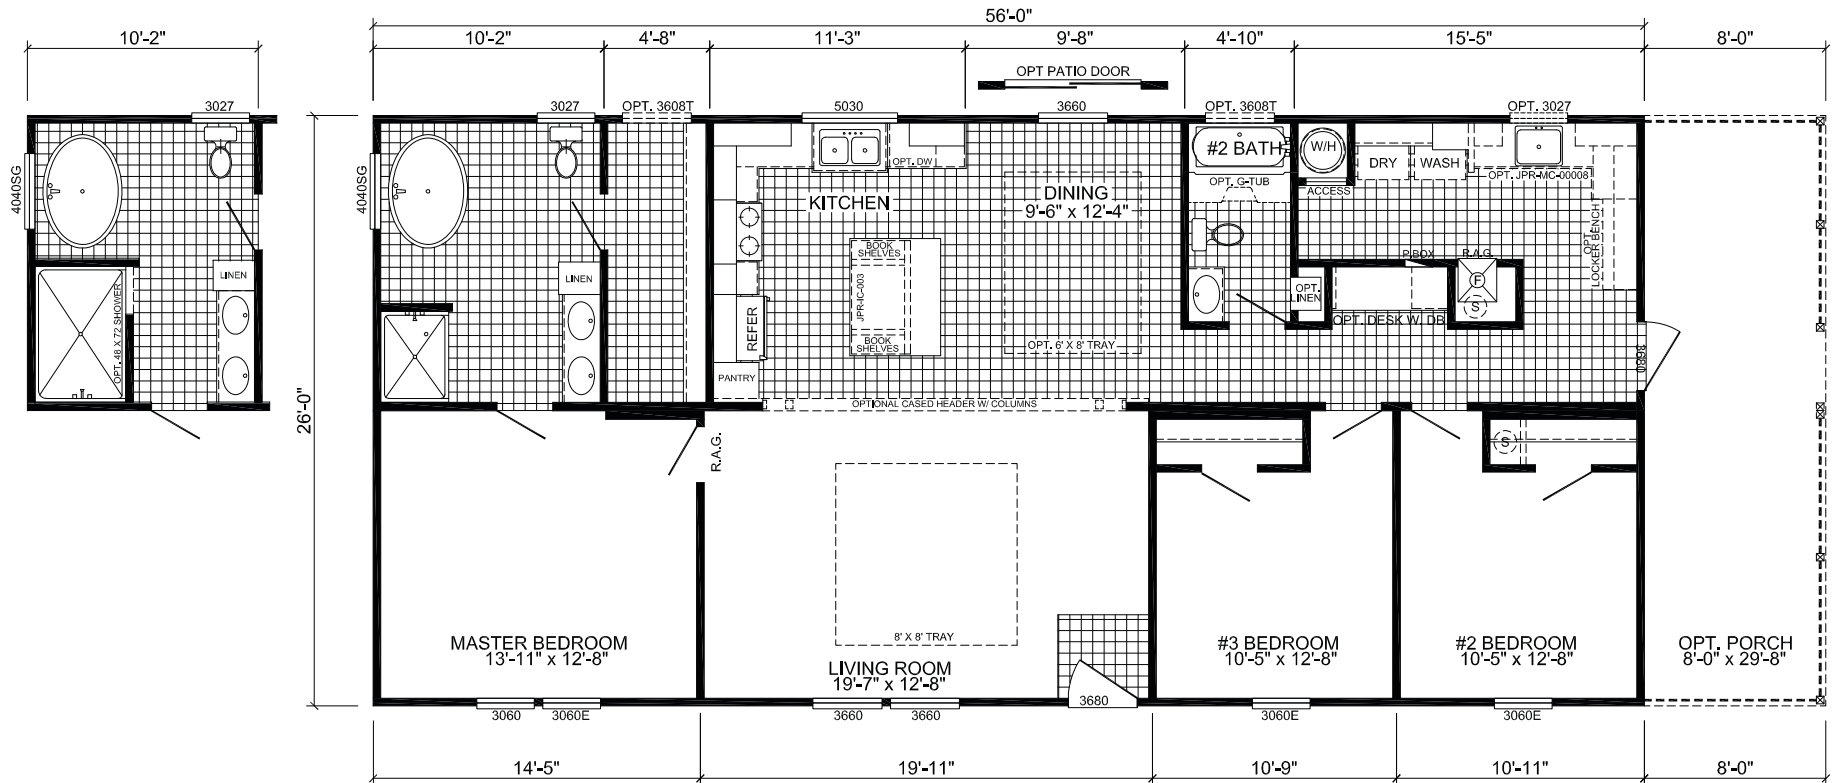

Mahaffey

Freedom Series

1,664 SQ. FT. (Approximate) 3 Bedrooms, 2 Baths

Last Updated: 12-12-22

FACTORY SELECT HOMES
19280 Cortez Blvd.
Brooksville, FL 34601

FactorySelectHomes.com | 1-800-716-6337

IMPORTANT: Alta Cima Corp reserves the right to modify, cancel or substitute products or features of this event at any time without prior notice or obligation. Pictures and other promotional materials are representative and may depict or contain floor plans, square footages, elevations, options, upgrades, extra design features, decorations, floor coverings, specialty light fixtures, custom paint and wall coverings, window treatments, landscaping, sound and alarm systems, furnishings, appliances, and other designer/decorator features and amenities that are not included as part of the home and/or may not be available at all locations. Home, pricing and community information is subject to change, and homes to prior sale, at any time without notice or obligation. ©2020 Alta Cima Corp. All rights reserved.