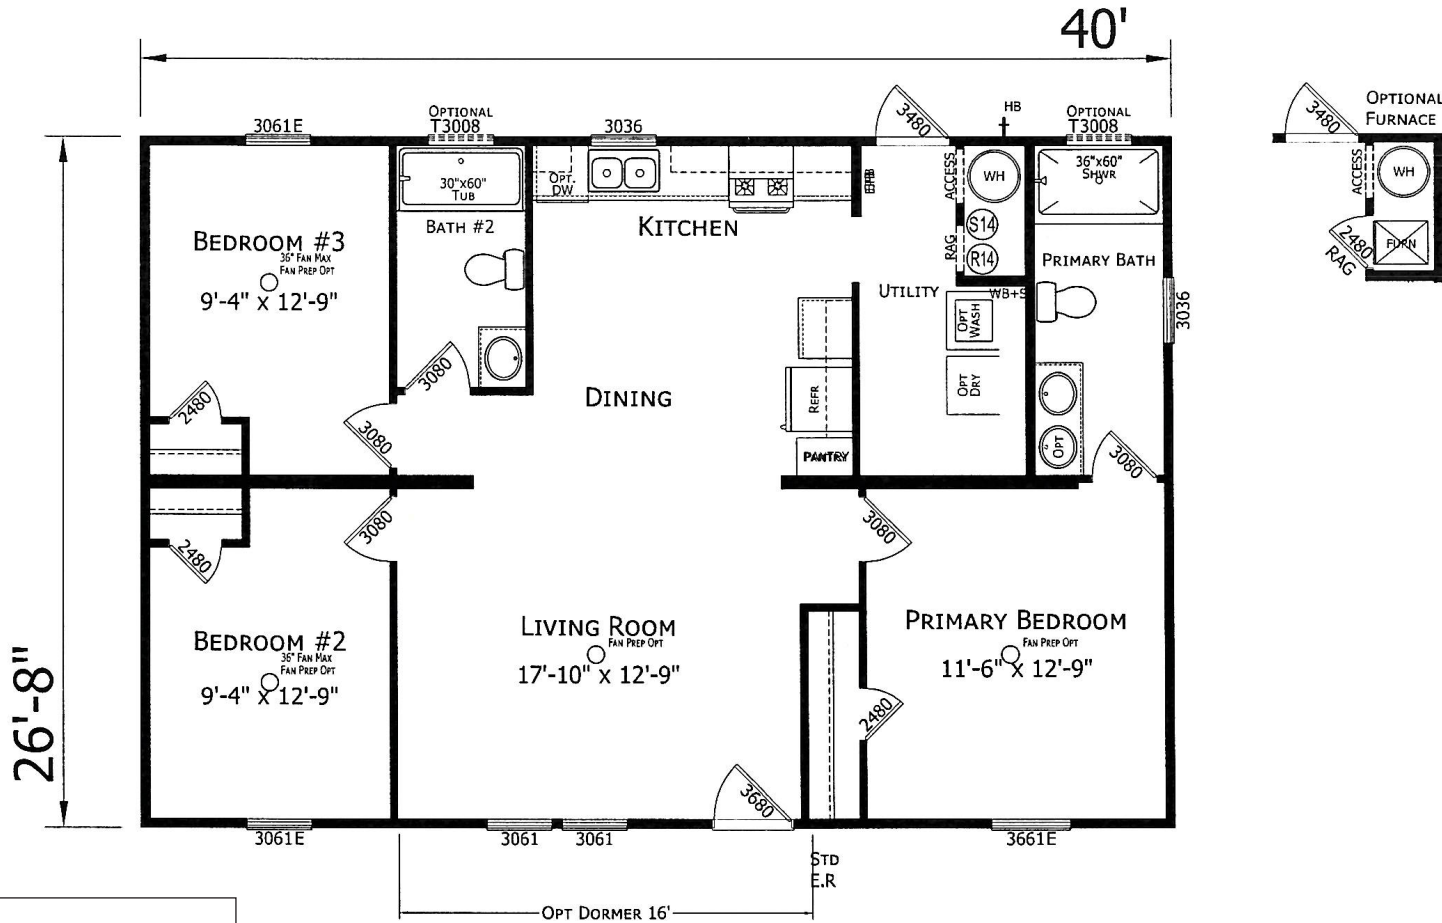

Mayapple

Lake Manor Series

1,001 SQ. FT. (Approximate) 3 Bedroom, 2 Bath

Last Updated: 8-14-24

FACTORY SELECT HOMES
19280 Cortez Blvd.
Brooksville, FL 34601

FactorySelectHomes.com | 1-800-716-6337

IMPORTANT: Alta Cima Corp reserves the right to modify, cancel or substitute products or features of this event at any time without prior notice or obligation. Pictures and other promotional materials are representative and may depict or contain floor plans, square footages, elevations, options, upgrades, extra design features, decorations, floor coverings, specialty light fixtures, custom paint and wall coverings, window treatments, landscaping, sound and alarm systems, furnishings, appliances, and other designer/decorator features and amenities that are not included as part of the home and/or may not be available at all locations. Home, pricing and community information is subject to change, and homes to prior sale, at any time without notice or obligation. ©2020 Alta Cima Corp. All rights reserved.