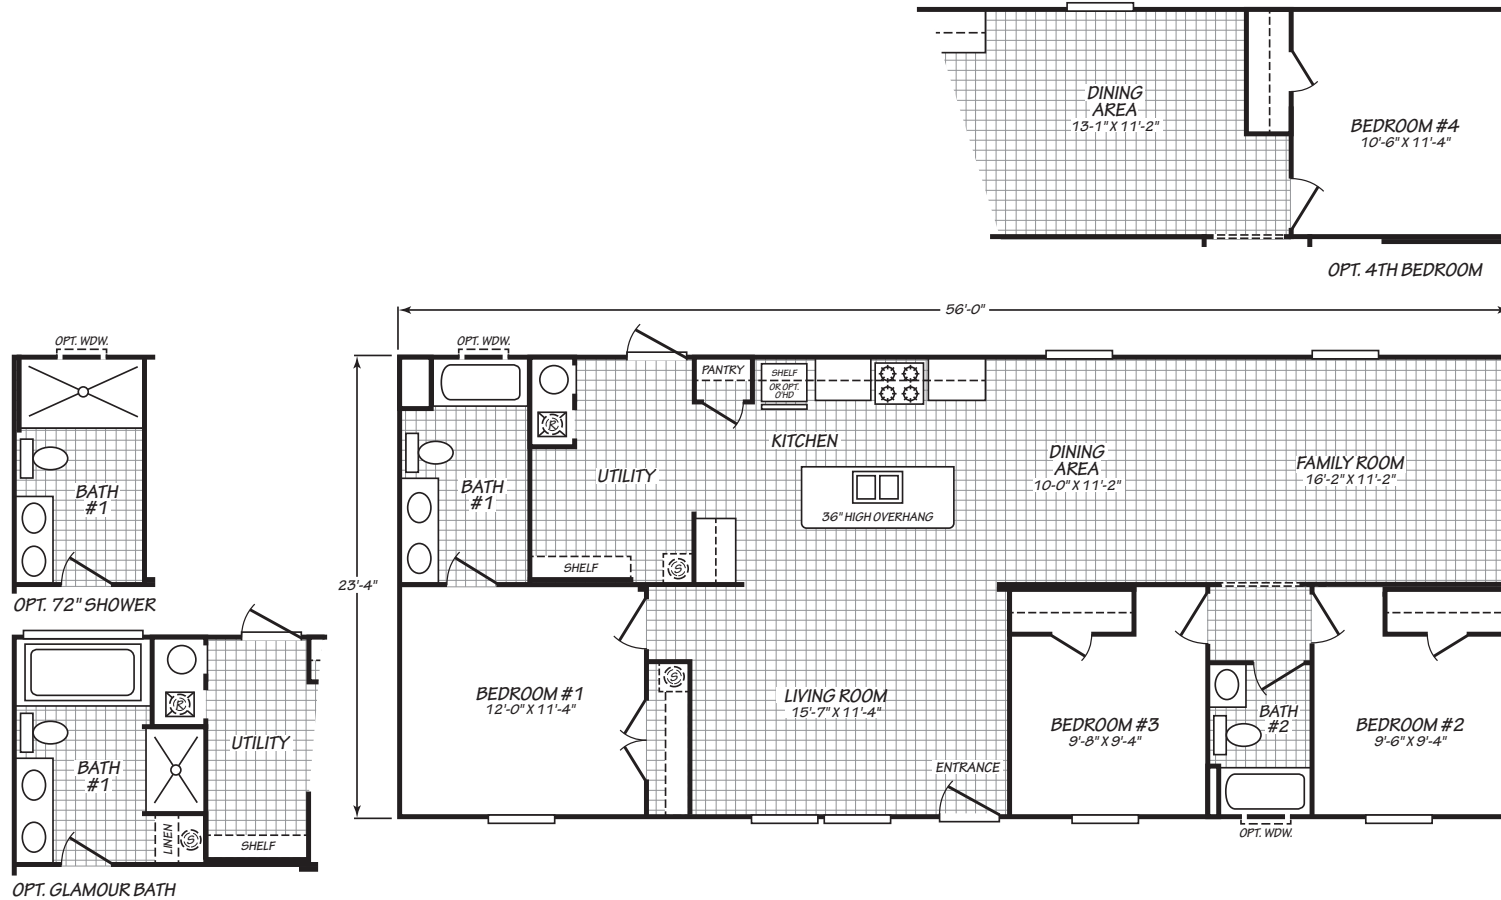

# Menio

Summit Series

1,306 SQ. FT. (Approximate) 3 Bedrooms, 2 Baths

Last Updated: 9-12-22

**FACTORY SELECT HOMES**  
19280 Cortez Blvd.  
Brooksville, FL 34601

**FactorySelectHomes.com | 1-800-716-6337**