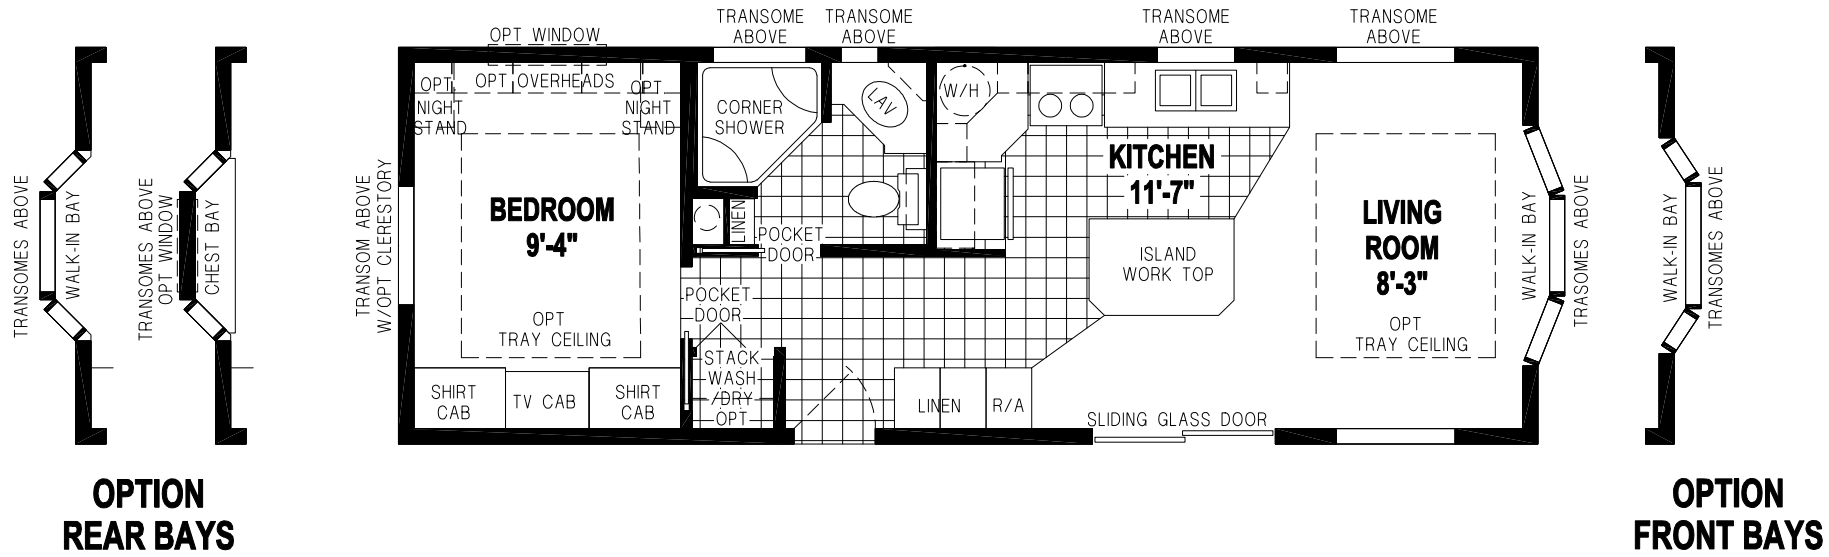

Newington

Shore Park Series

SKYLINE

FactorySelectHomes

1 Bedroom, 1 Bath
Approx. 484 Sq. Ft.
Park Model - HUD Code

Last Updated: 3-8-19

FactorySelectHomes

19280 Cortez Blvd.
 Brooksville, FL 34601
 1-800-716-6337

www.FactorySelectHomes.com

For Detailed Directions See Map On Our Website

I authorize Factory Expo Home Centers to build my house, per this plan.

X _____

Customer Signature/Date

Important: Due to our policy of constant improvement, all information in our brochures may vary from actual home. The right is reserved to make changes at any time, without notice or obligation, in colors, materials, specifications, processes, and models. All dimensions and square footage calculations are nominal and approximate figures. Please check with your sales person for specific and current information.