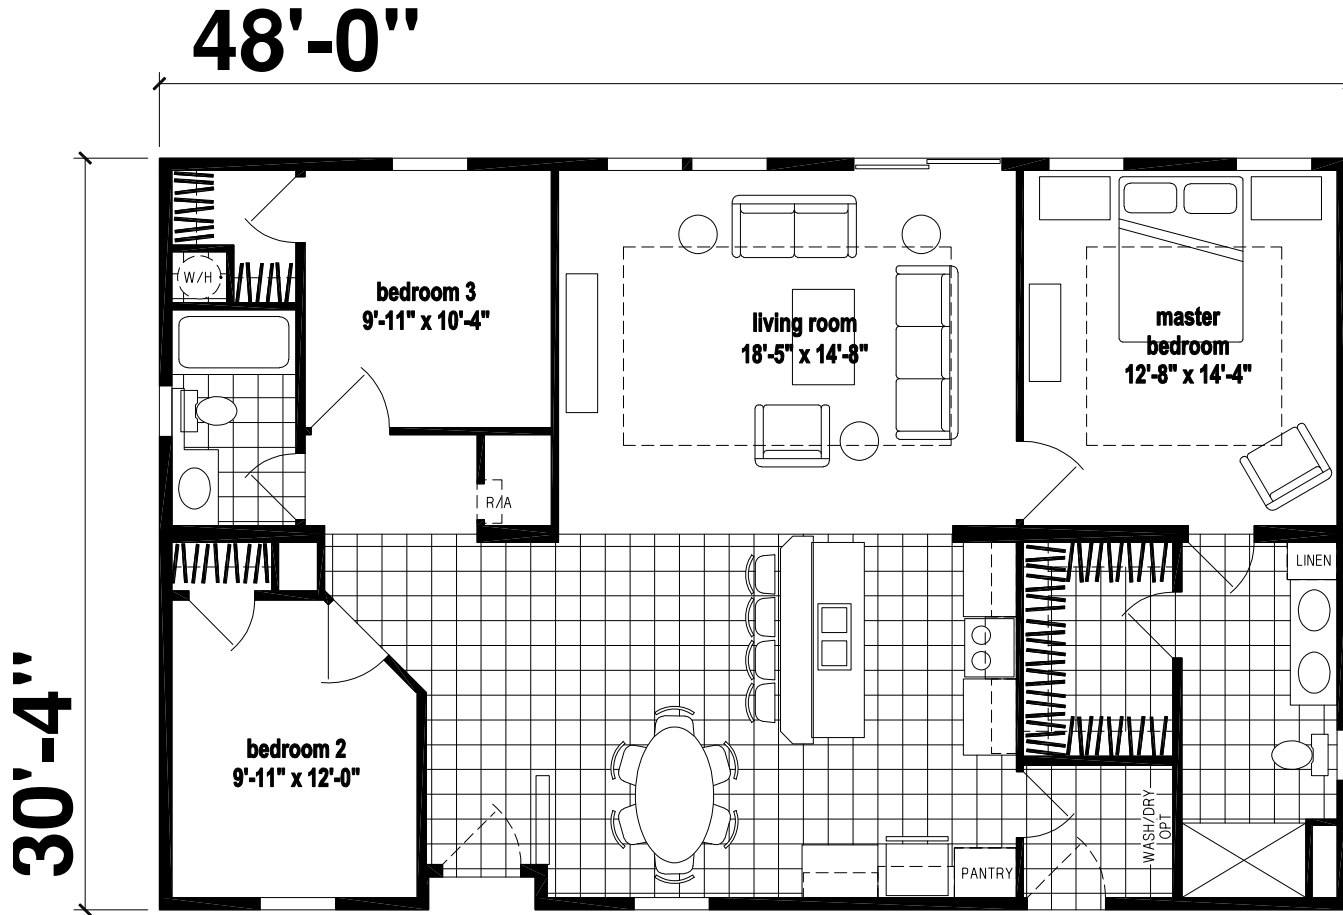

Nokota

Silver Springs Limited Series

1,455 SQ. FT. (Approximate) 3 Bedrooms, 2 Baths

Last Updated: 7-5-22

FACTORY SELECT HOMES
19280 Cortez Blvd.
Brooksville, FL 34601

FactorySelectHomes.com | 1-800-716-6337