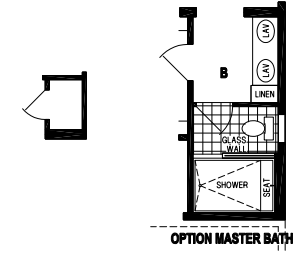

Nokota

Silver Springs Limited Series

1,455 SQ. FT. (Approximate) 3 Bedrooms, 2 Baths

Last Updated: 7-5-22

FACTORY SELECT HOMES
19280 Cortez Blvd.
Brooksville, FL 34601

FactorySelectHomes.com | 1-800-716-6337