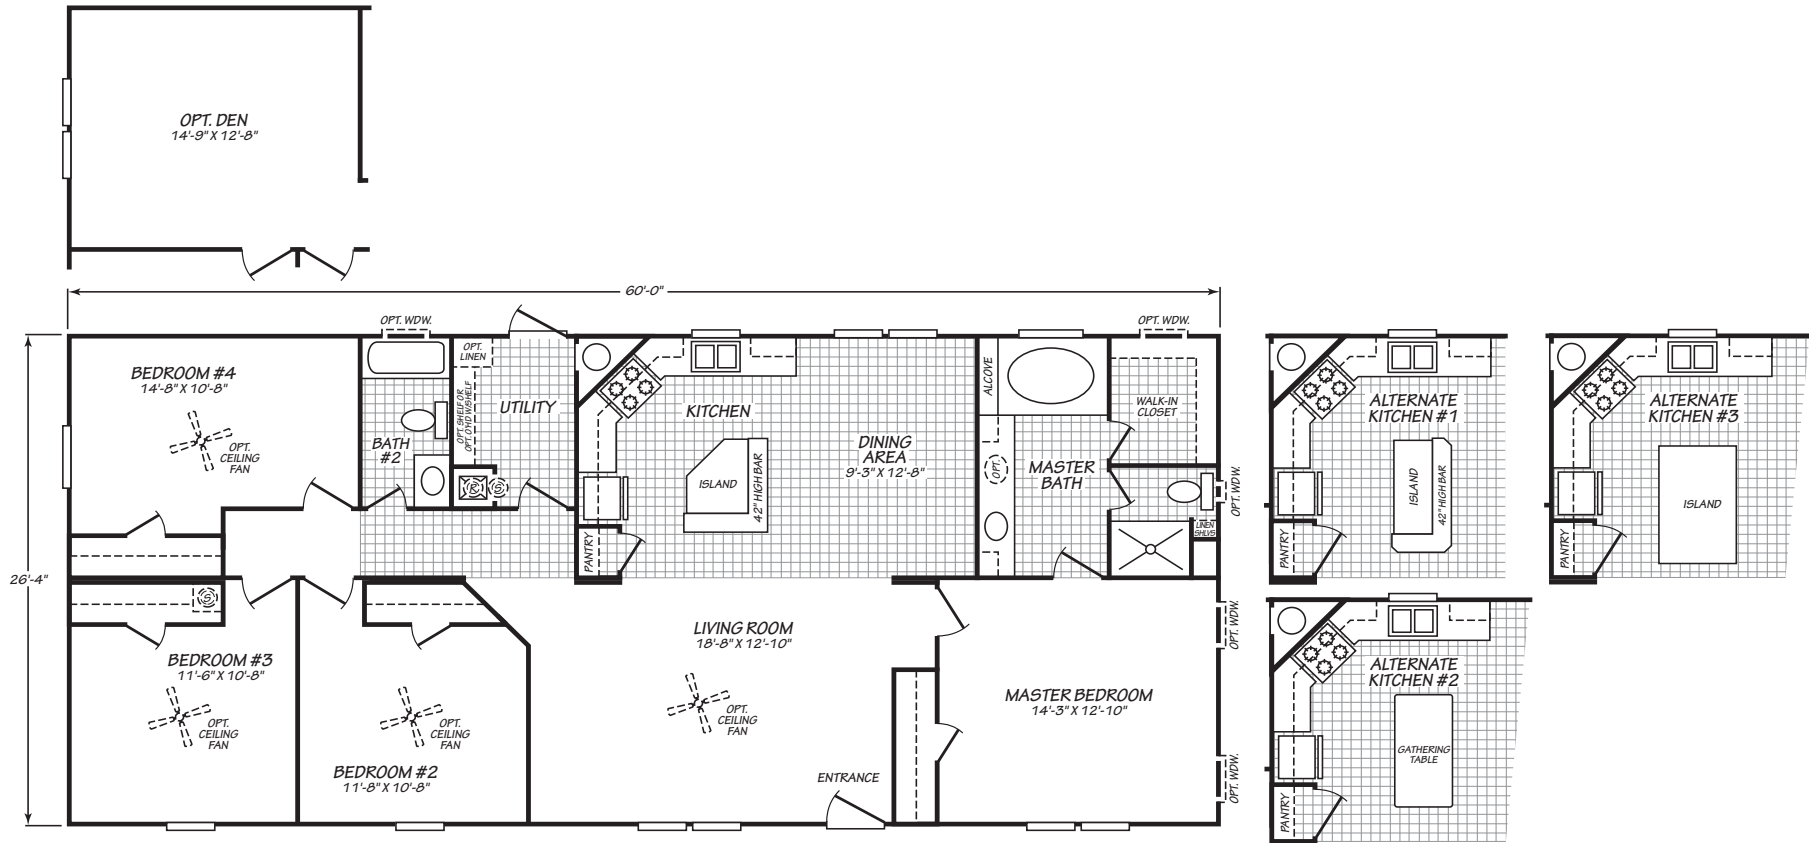

Northdale

Carriage Manor II Series

FactorySelectHomes

4 Bedrooms, 2 Baths
Approx. 1,579 Sq. Ft.

Last Updated: 1-17-19

FactorySelectHomes

19280 Cortez Blvd.
Brooksville, FL 34601
1-800-716-6337

www.FactorySelectHomes.com