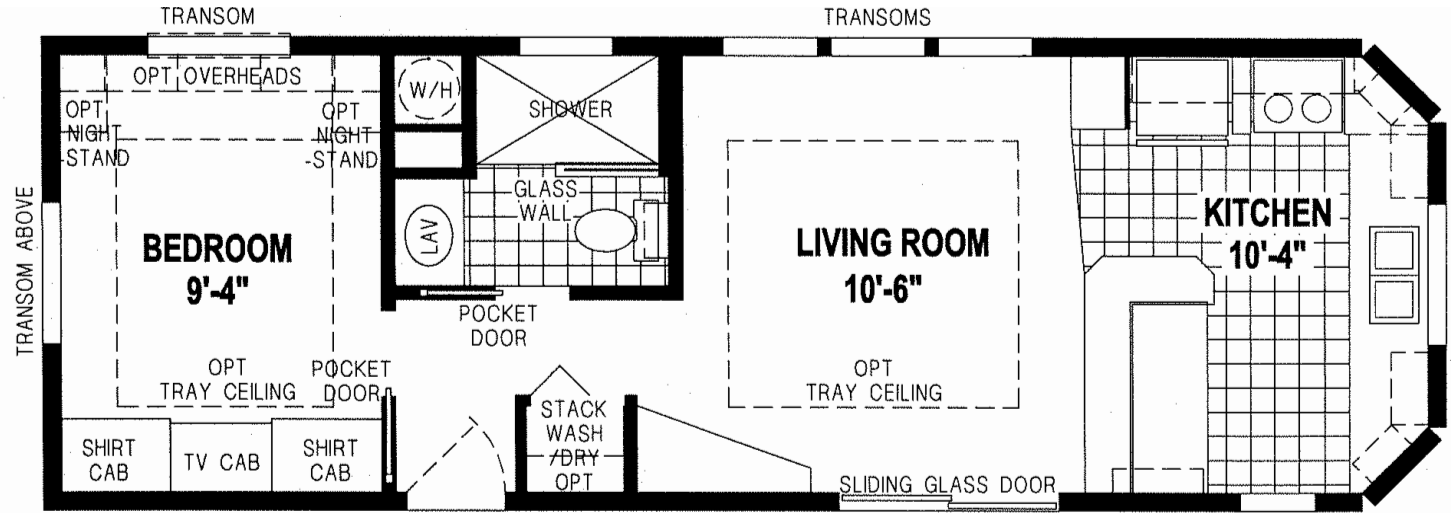

Olney

Shore Park Series

SKYLINE

FactorySelectHomes

1 Bedroom, 1 Bath
Approx. 494 Sq. Ft.
Park Model - HUD Code

Last Updated: 3-8-19

OPTION REAR BAYS

FactorySelectHomes