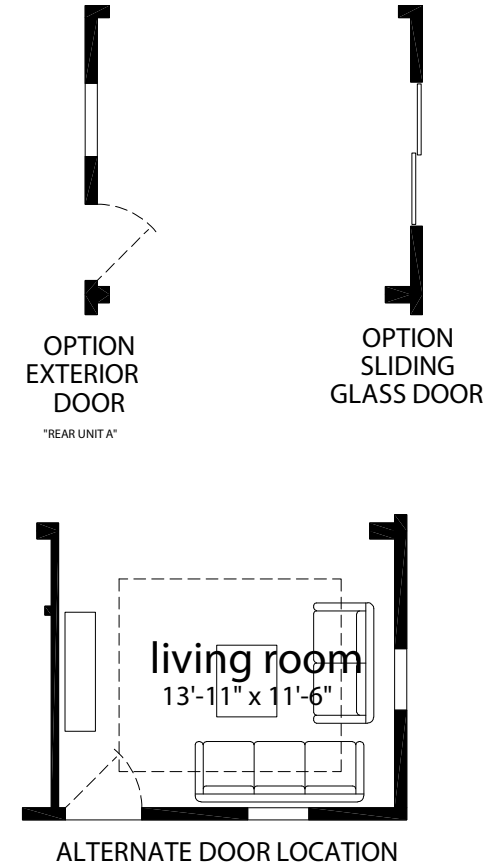

Oslo

Silver Springs Limited Series

864 SQ. FT. (Approximate) 2 Bedroom, 2 Bath

Last Updated: 1-16-24

FACTORY SELECT HOMES
19280 Cortez Blvd.
Brooksville, FL 34601

FactorySelectHomes.com | 1-800-716-6337

IMPORTANT: Alta Cima Corp reserves the right to modify, cancel or substitute products or features of this event at any time without prior notice or obligation. Pictures and other promotional materials are representative and may depict or contain floor plans, square footages, elevations, options, upgrades, extra design features, decorations, floor coverings, specialty light fixtures, custom paint and wall coverings, window treatments, landscaping, sound and alarm systems, furnishings, appliances, and other designer/decorator features and amenities that are not included as part of the home and/or may not be available at all locations. Home, pricing and community information is subject to change, and homes to prior sale, at any time without notice or obligation. ©2020 Alta Cima Corp. All rights reserved.