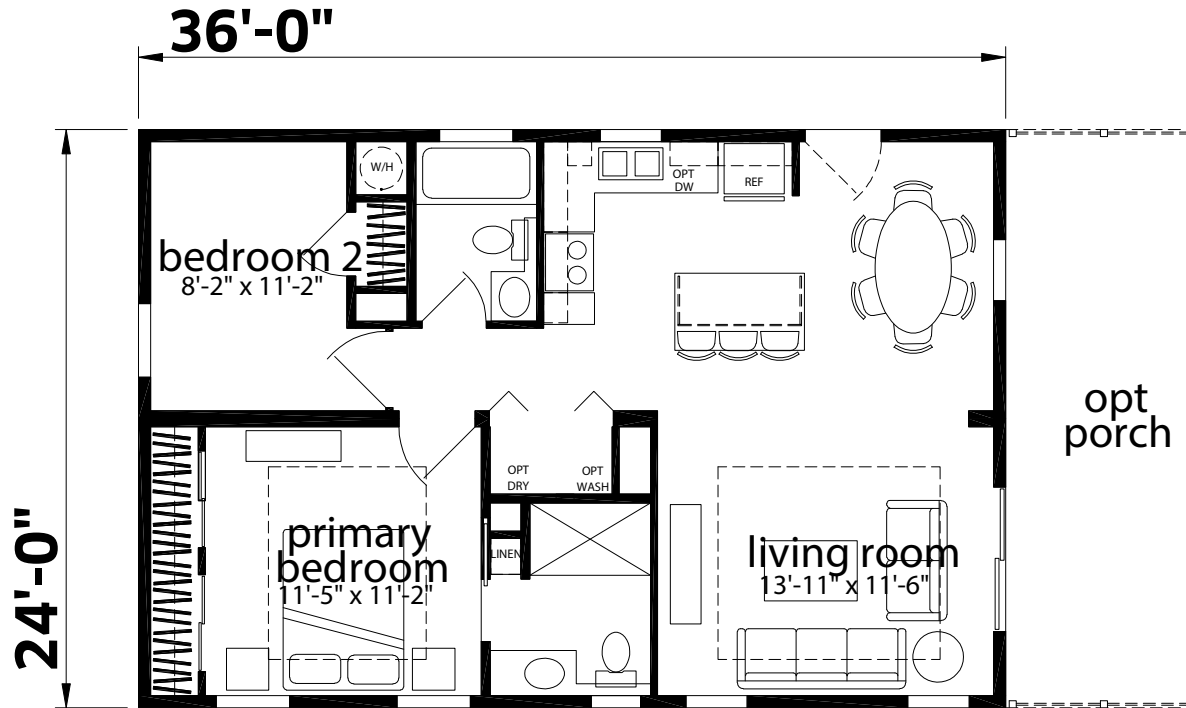

Oslo

Silver Springs Limited Series

864 SQ. FT. (Approximate) 2 Bedroom, 2 Bath

Last Updated: 1-16-24

FACTORY SELECT HOMES
19280 Cortez Blvd.
Brooksville, FL 34601

FactorySelectHomes.com | 1-800-716-6337

IMPORTANT: Alta Cima Corp reserves the right to modify, cancel or substitute products or features of this event at any time without prior notice or obligation. Pictures and other promotional materials are representative and may depict or contain floor plans, square footages, elevations, options, upgrades, extra design features, decorations, floor coverings, specialty light fixtures, custom paint and wall coverings, window treatments, landscaping, sound and alarm systems, furnishings, appliances, and other designer/decorator features and amenities that are not included as part of the home and/or may not be available at all locations. Home, pricing and community information is subject to change, and homes to prior sale, at any time without notice or obligation. ©2020 Alta Cima Corp. All rights reserved.