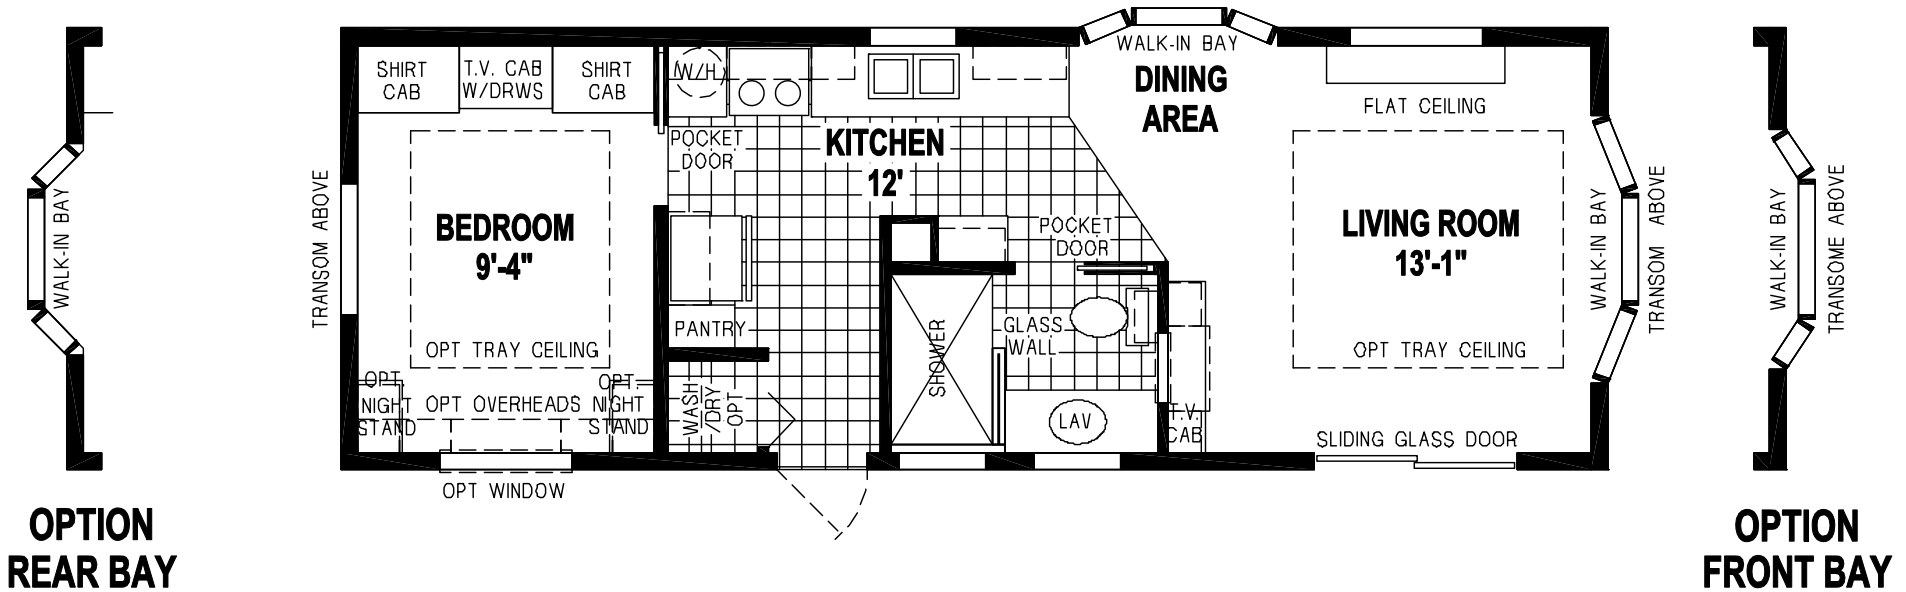

Palmgren

Shore Park Series

SKYLINE

FactorySelectHomes

1 Bedroom, 1 Bath
Approx. 494 Sq. Ft.
Park Model - HUD Code

Last Updated: 3-8-19

OPTION WARDROBE

FactorySelectHomes