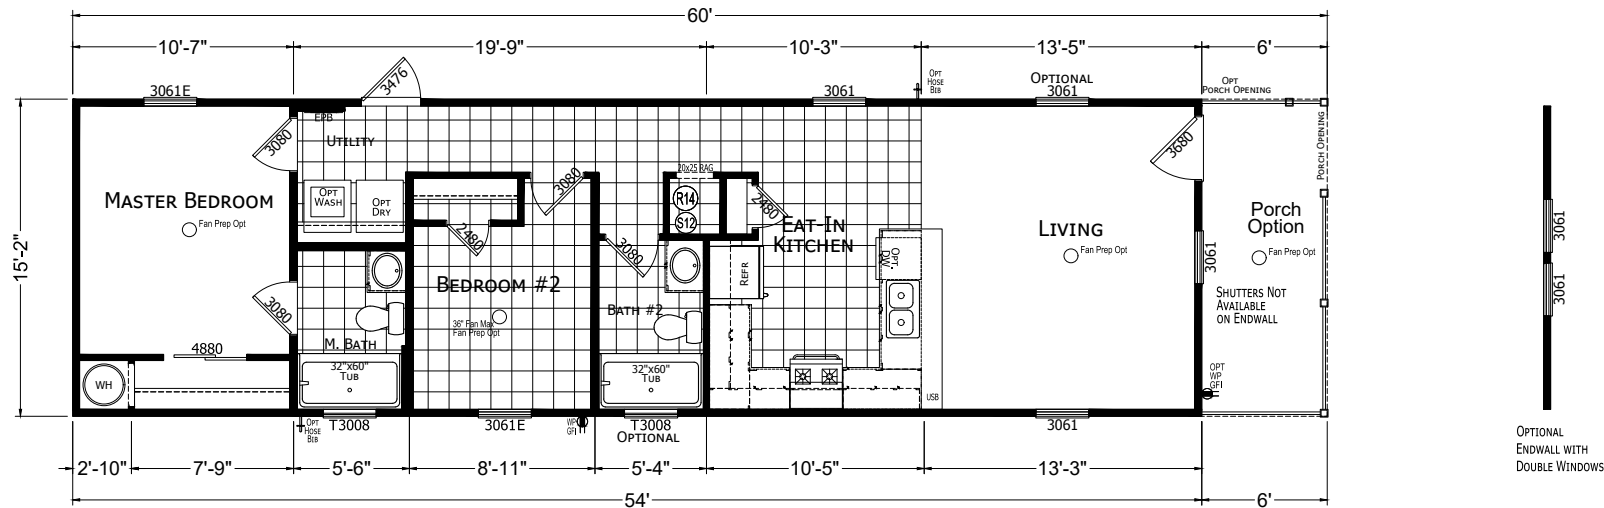

Pelican

Trinity Series

819 SQ. FT. (Approximate) 2 Bedrooms, 2 Baths

Last Updated: 2-22-23

NOTE: OPT DOOR OR SGD REQUIRED WITH OPT ENDWALL

NOTE: WHEN OPT ENDWALL IS USE OPT SGDOR OR OPT DOOR LOCATION IS REQUIRED