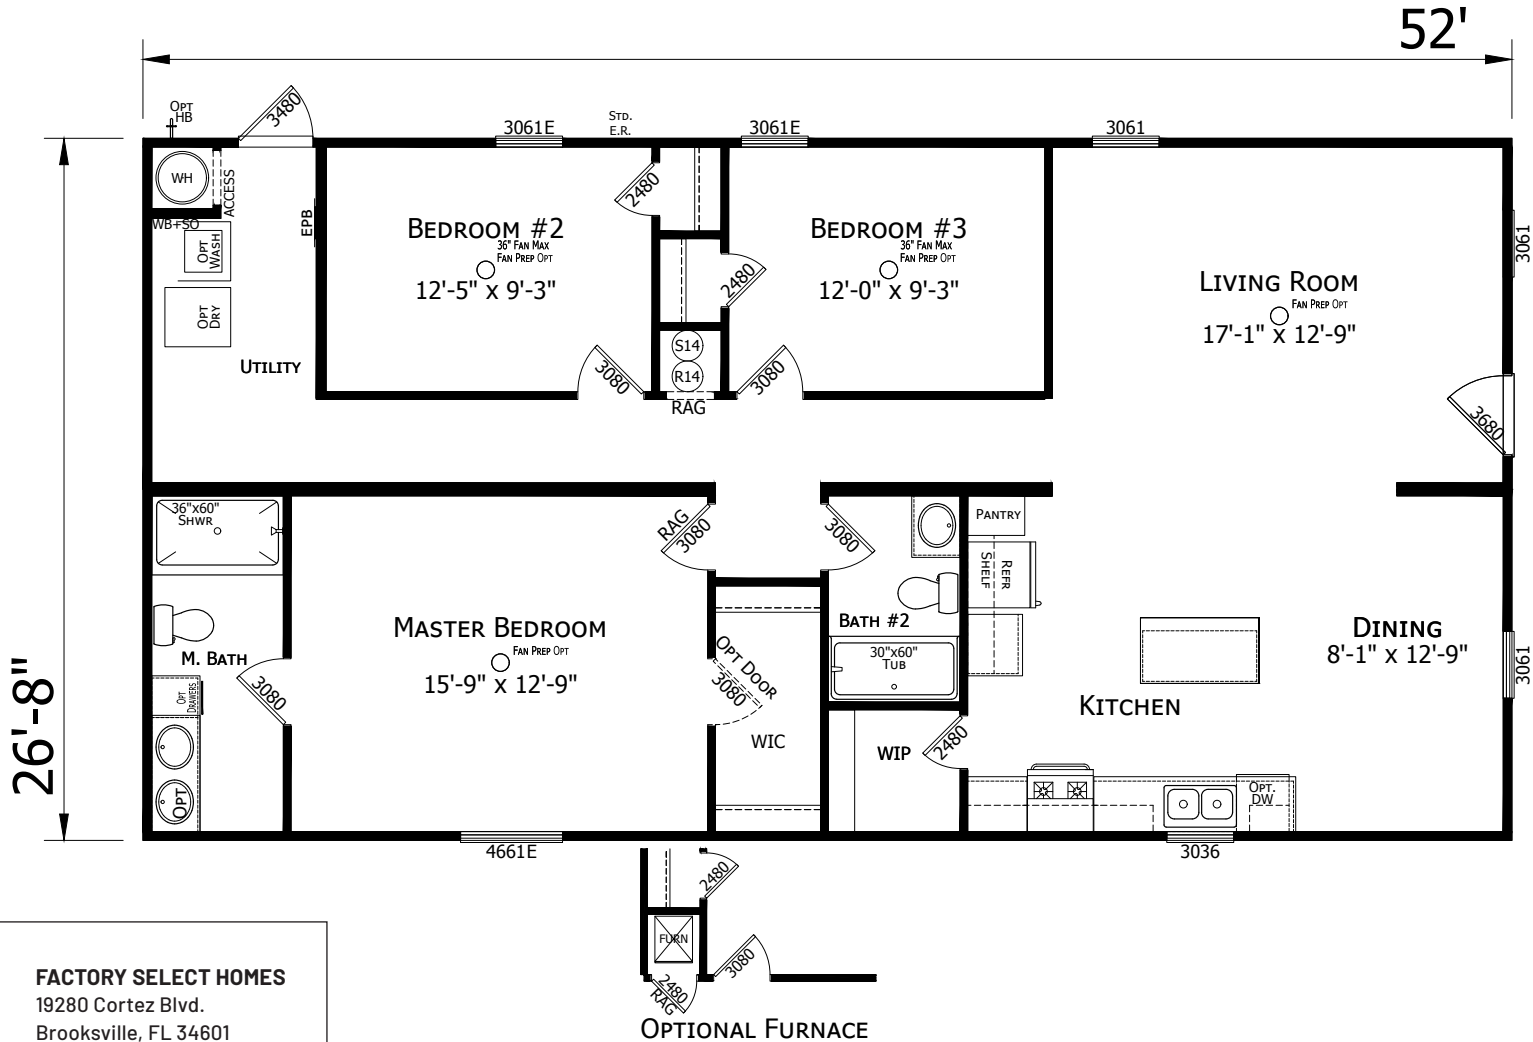

# Pell

Prime Series

1,387 SQ. FT. (Approximate) 3 Bedroom, 2 Bath

Last Updated: 6-21-24

**FACTORY SELECT HOMES**  
 19280 Cortez Blvd.  
 Brooksville, FL 34601

**FactorySelectHomes.com | 1-800-716-6337**

**IMPORTANT:** Alta Cima Corp reserves the right to modify, cancel or substitute products or features of this event at any time without prior notice or obligation. Pictures and other promotional materials are representative and may depict or contain floor plans, square footages, elevations, options, upgrades, extra design features, decorations, floor coverings, specialty light fixtures, custom paint and wall coverings, window treatments, landscaping, sound and alarm systems, furnishings, appliances, and other designer/decorator features and amenities that are not included as part of the home and/or may not be available at all locations. Home, pricing and community information is subject to change, and homes to prior sale, at any time without notice or obligation. ©2020 Alta Cima Corp. All rights reserved.