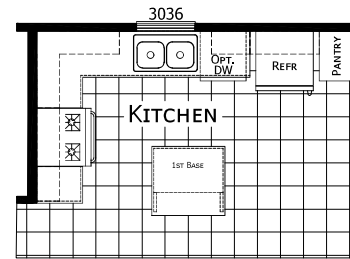

# Perris

Grand Slam Series

1,260 SQ. FT. (Approximate) 3 Bedroom, 2 Bath

Last Updated: 9-23-24

**FACTORY SELECT HOMES**  
 19280 Cortez Blvd.  
 Brooksville, FL 34601

**FactorySelectHomes.com | 1-800-716-6337**