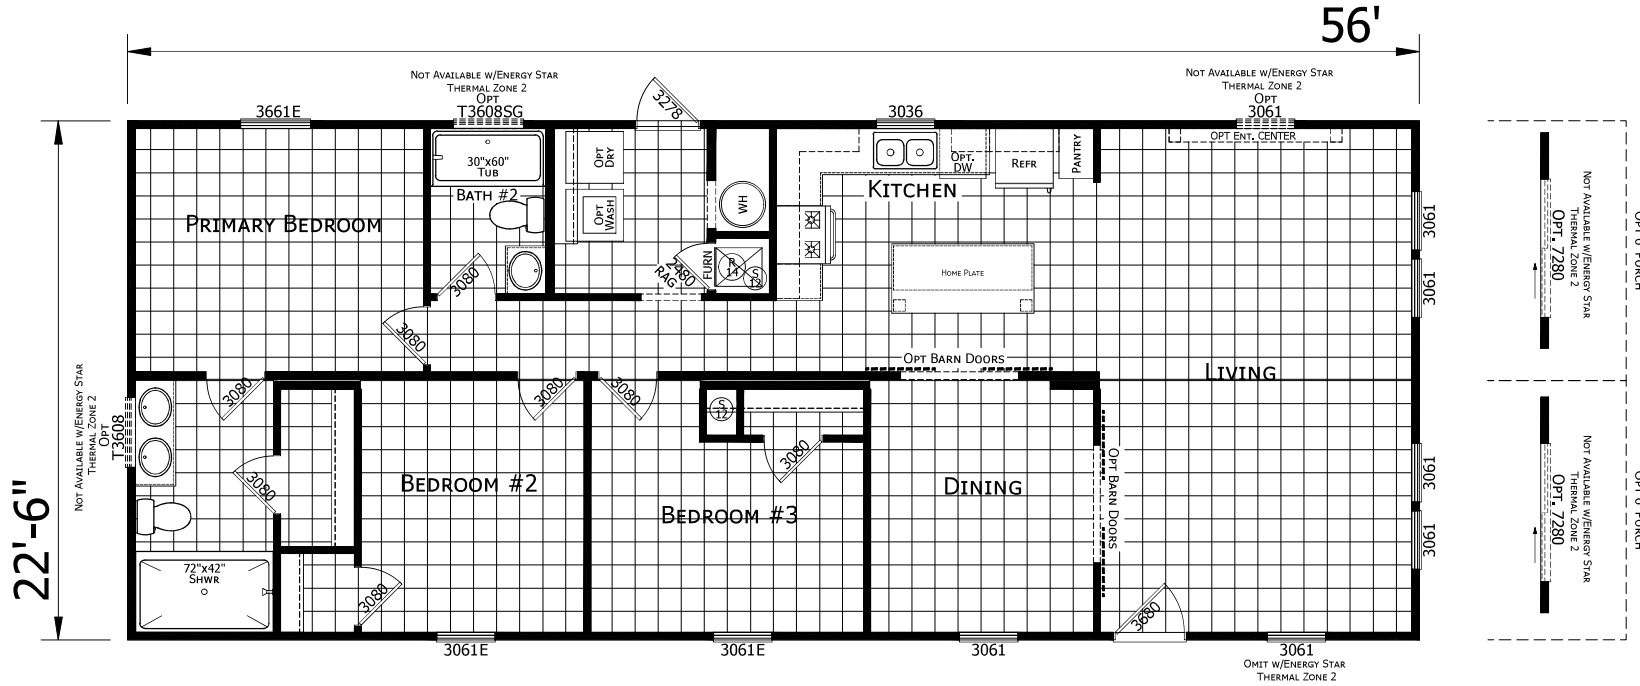

# Perris

Grand Slam Series

1,260 SQ. FT. (Approximate) 3 Bedroom, 2 Bath

Last Updated: 9-23-24

**FACTORY SELECT HOMES**  
 19280 Cortez Blvd.  
 Brooksville, FL 34601

**FactorySelectHomes.com | 1-800-716-6337**