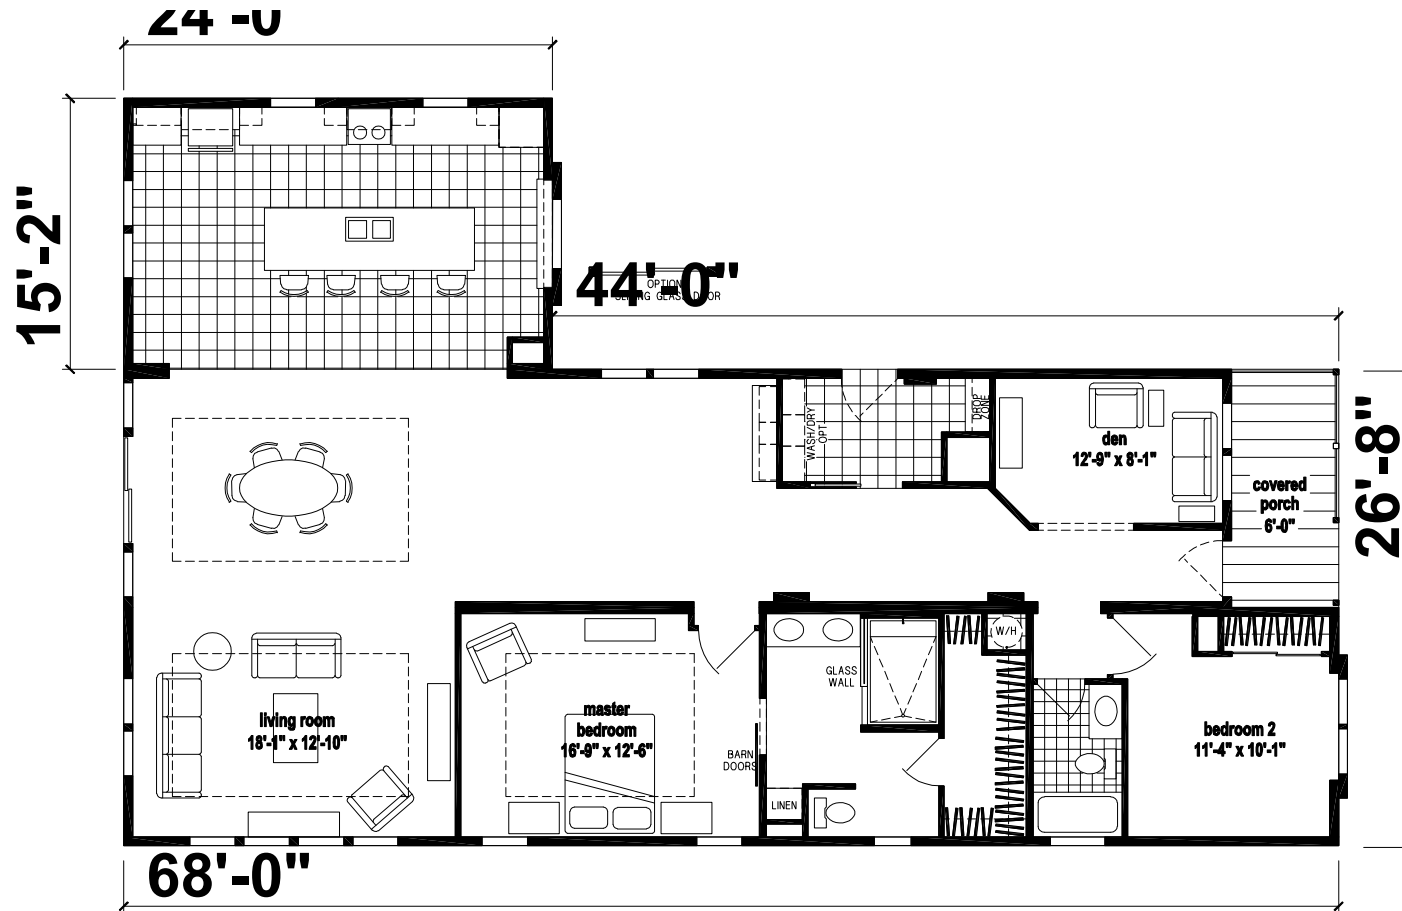

Raymon

Silver Springs Elite Series

2,162 SQ. FT. (Approximate) 3 Bedroom, 2 Bath

Last Updated: 7-5-22

FACTORY SELECT HOMES
19280 Cortez Blvd.
Brooksville, FL 34601

FactorySelectHomes.com | 1-800-716-6337

IMPORTANT: Alta Cima Corp reserves the right to modify, cancel or substitute products or features of this event at any time without prior notice or obligation. Pictures and other promotional materials are representative and may depict or contain floor plans, square footages, elevations, options, upgrades, extra design features, decorations, floor coverings, specialty light fixtures, custom paint and wall coverings, window treatments, landscaping, sound and alarm systems, furnishings, appliances, and other designer/decorator features and amenities that are not included as part of the home and/or may not be available at all locations. Home, pricing and community information is subject to change, and homes to prior sale, at any time without notice or obligation. ©2020 Alta Cima Corp. All rights reserved.