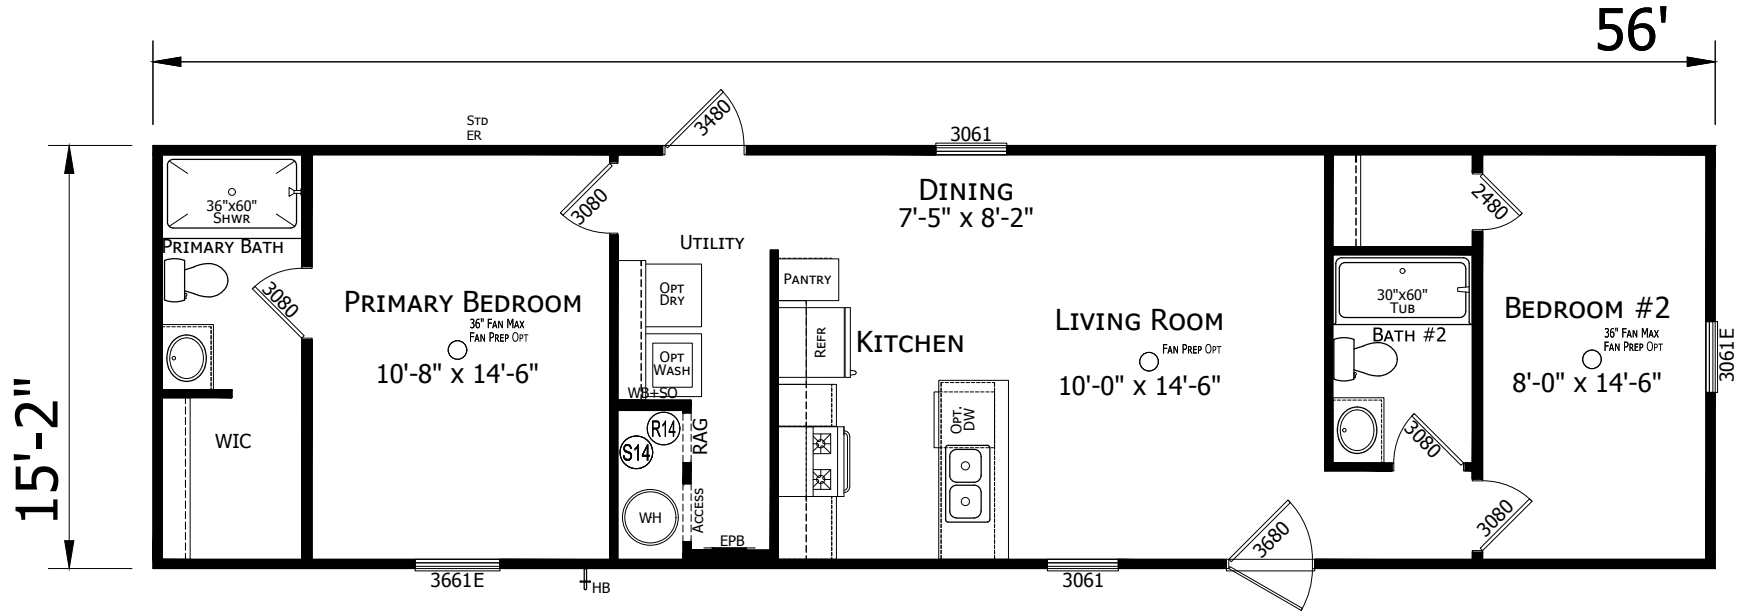

Reatta

Prime Series

849 SQ. FT. (Approximate) 2 Bedroom, 2 Bath

Last Updated: 6-21-24

FACTORY SELECT HOMES
19280 Cortez Blvd.
Brooksville, FL 34601

FactorySelectHomes.com | 1-800-716-6337

IMPORTANT: Alta Cima Corp reserves the right to modify, cancel or substitute products or features of this event at any time without prior notice or obligation. Pictures and other promotional materials are representative and may depict or contain floor plans, square footages, elevations, options, upgrades, extra design features, decorations, floor coverings, specialty light fixtures, custom paint and wall coverings, window treatments, landscaping, sound and alarm systems, furnishings, appliances, and other designer/decorator features and amenities that are not included as part of the home and/or may not be available at all locations. Home, pricing and community information is subject to change, and homes to prior sale, at any time without notice or obligation. ©2020 Alta Cima Corp. All rights reserved.