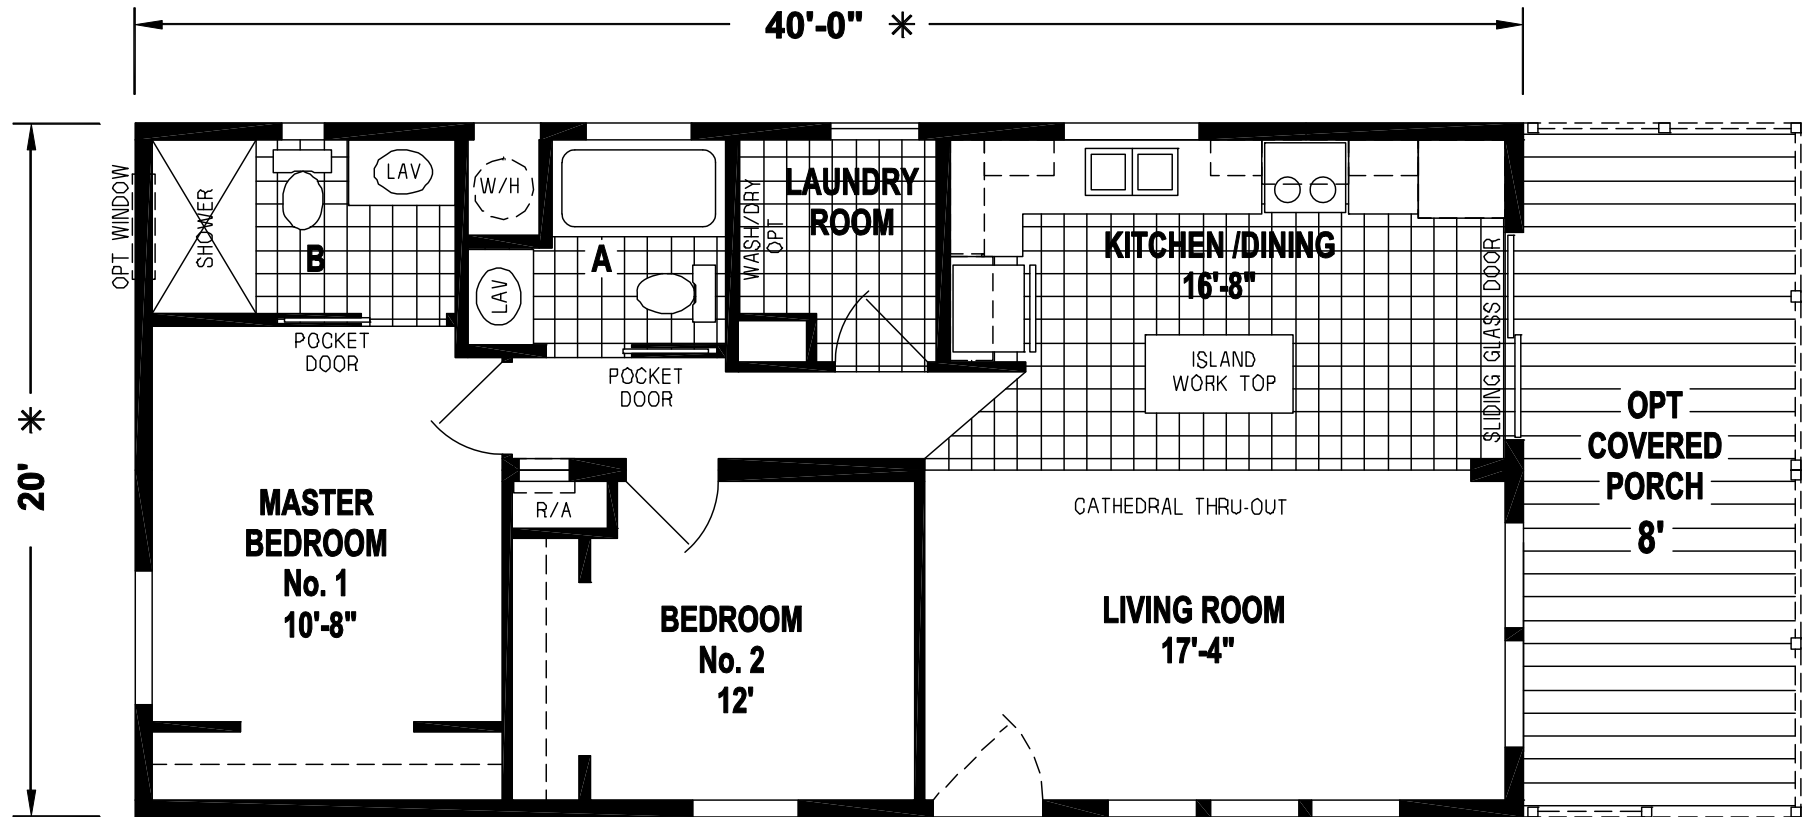

Roble

Silver Springs Limited Series

SKYLINE

FactorySelectHomes

2 Bedrooms, 2 Baths
Approx. 800 Sq. Ft.

Last Updated: 3-8-19

OPT PORCH
REQUIRES 48" BOX & FRAME

FactorySelectHomes