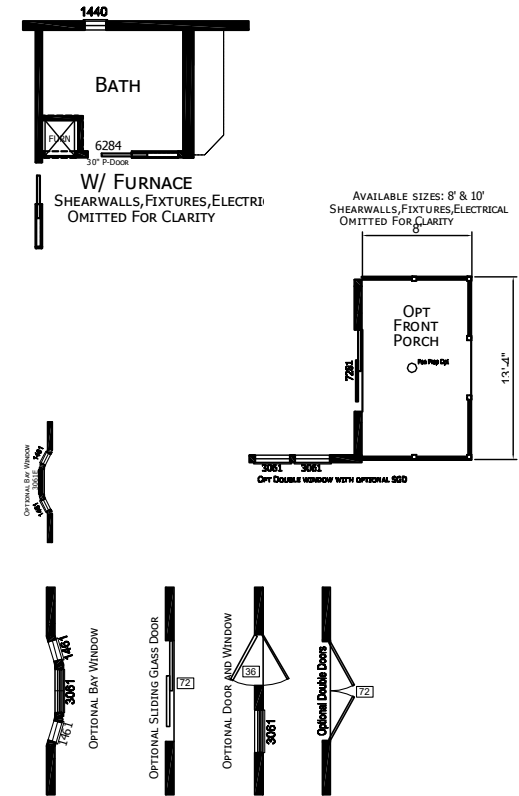

Rosewen

Grand Park Series (HUD Code Park Model)

1 Bedroom, 1 Bath
Approx. 498 Sq. Ft.

Last Updated: 7-7-20

FACTORY Select HOMES
 19280 Cortez Blvd.
 Brooksville, FL 34601
 1-800-716-6337
 www.FactorySelectHomes.com
 For Detailed Directions See