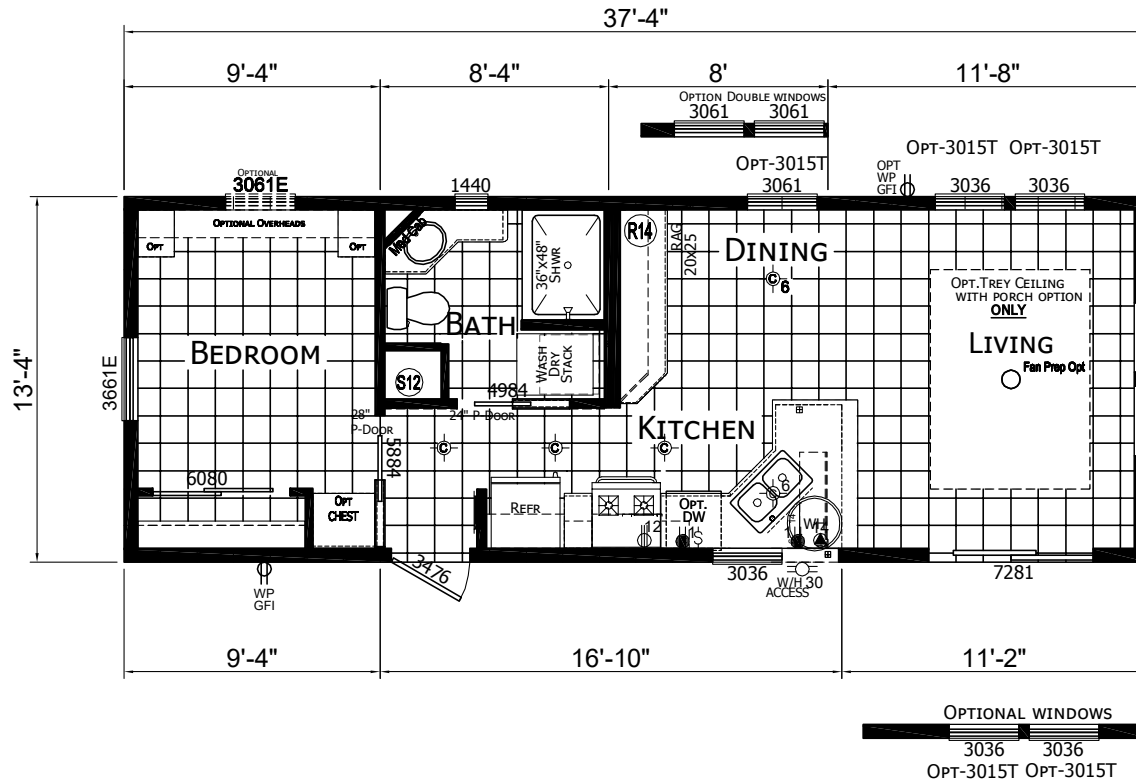

Rosewen

Grand Park Series (HUD Code Park Model)

1 Bedroom, 1 Bath
Approx. 498 Sq. Ft.

Last Updated: 7-7-20

FACTORY Select HOMES
 19280 Cortez Blvd.
 Brooksville, FL 34601
 1-800-716-6337
 www.FactorySelectHomes.com
 For Detailed Directions See