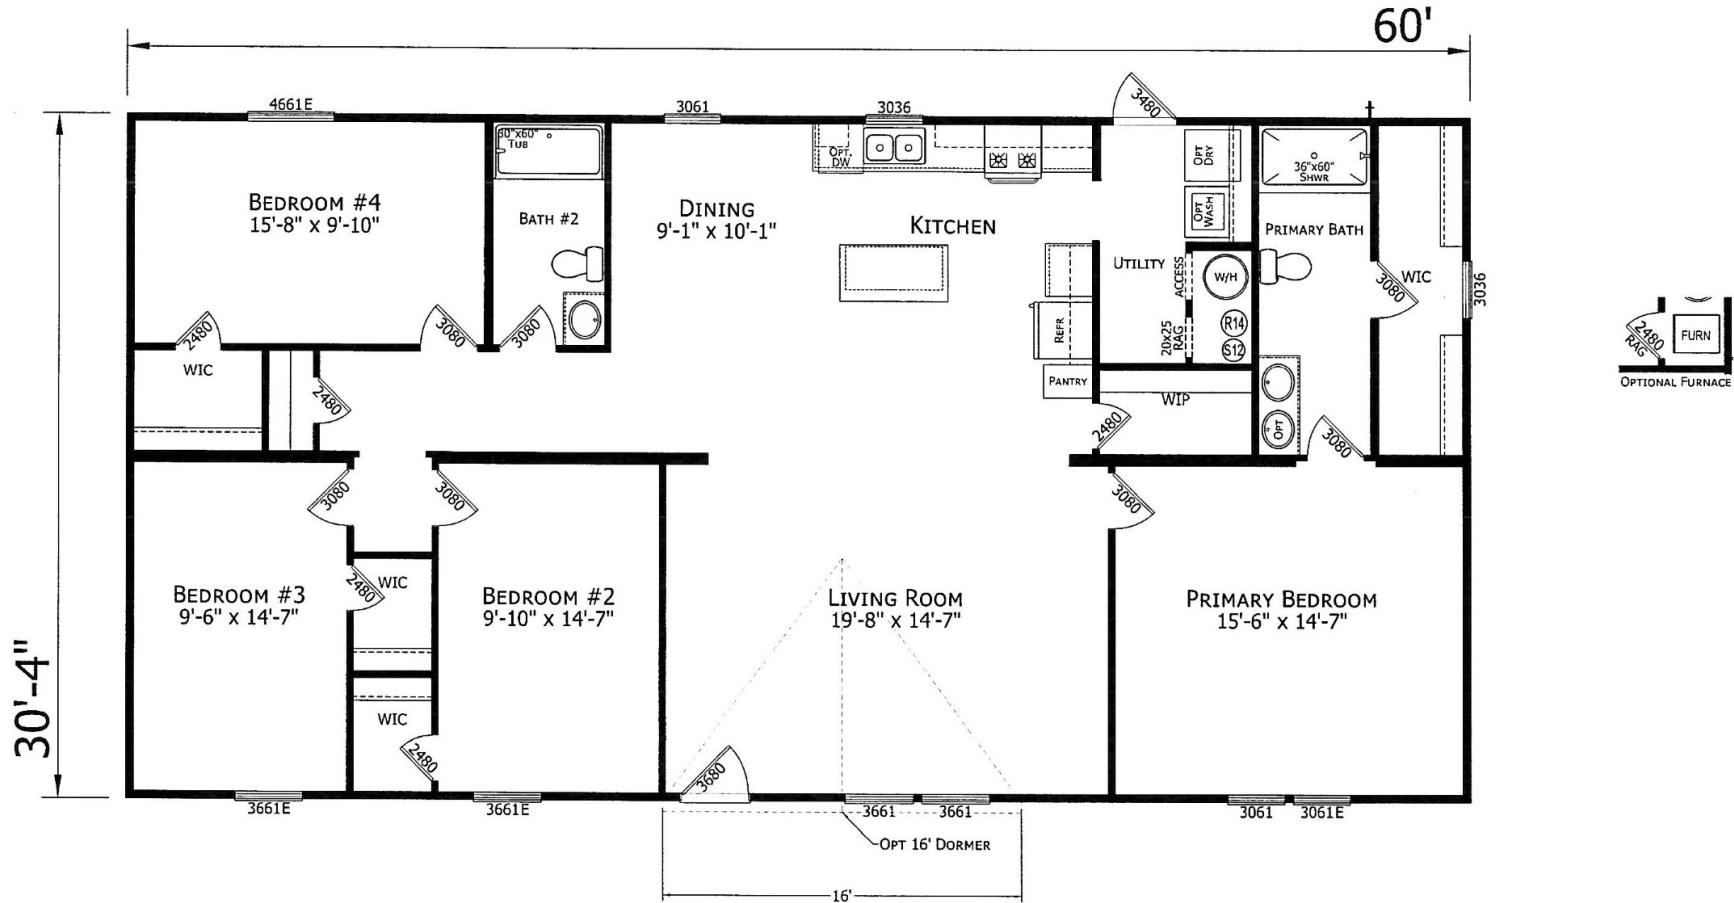

Rylan

Prime Series

1820 SQ. FT. (Approximate) 4 Bedroom, 2 Bath

Last Updated: 10-18-24

FACTORY SELECT HOMES
 19280 Cortez Blvd.
 Brooksville, FL 34601

FactorySelectHomes.com | 1-800-716-6337

IMPORTANT: Alta Cima Corp reserves the right to modify, cancel or substitute products or features of this event at any time without prior notice or obligation. Pictures and other promotional materials are representative and may depict or contain floor plans, square footages, elevations, options, upgrades, extra design features, decorations, floor coverings, specialty light fixtures, custom paint and wall coverings, window treatments, landscaping, sound and alarm systems, furnishings, appliances, and other designer/decorator features and amenities that are not included as part of the home and/or may not be available at all locations. Home, pricing and community information is subject to change, and homes to prior sale, at any time without notice or obligation. ©2020 Alta Cima Corp. All rights reserved.