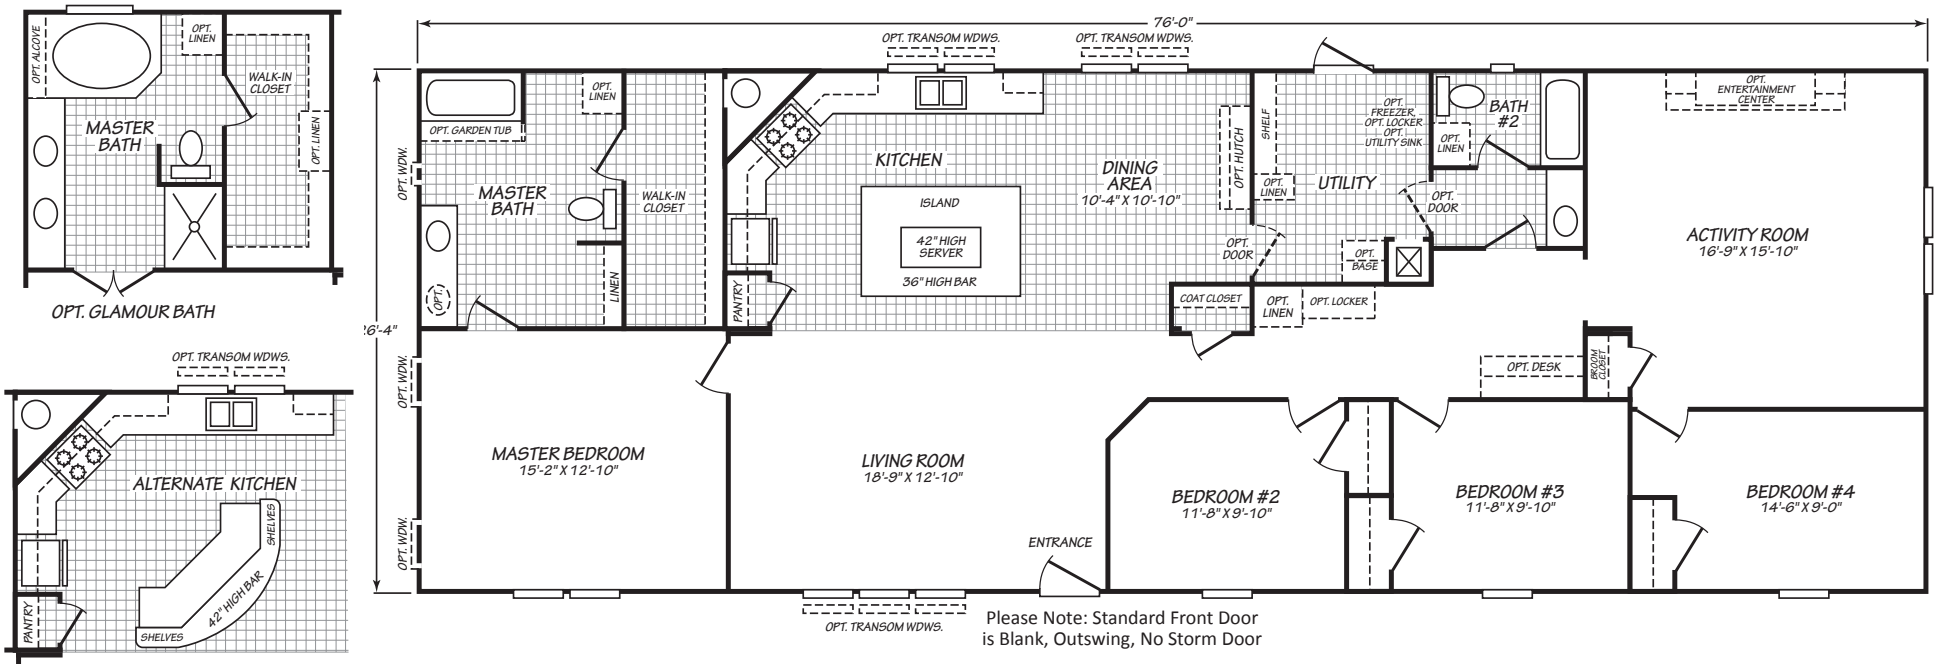

# FactorySelectHomes

4 Bedrooms, 2 Baths  
Approx. 2,001 Sq. Ft.

Last Updated: 10-11-19

Please Note: Standard Front Door is Blank, Outswing, No Storm Door