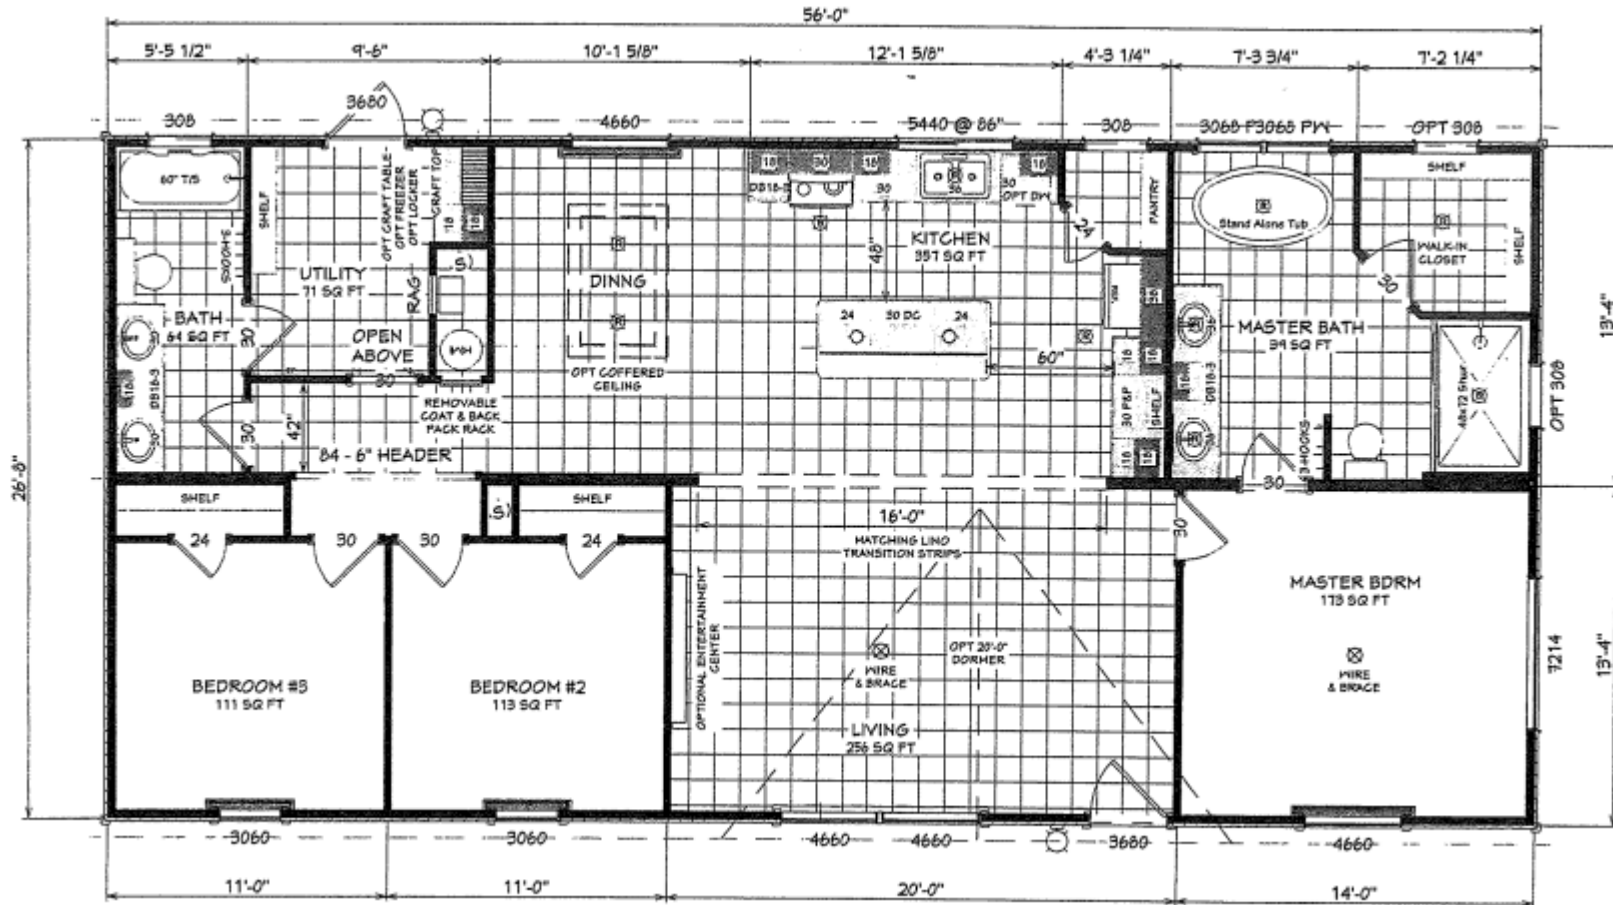

Sherell

Cape Manor Series

1,494 SQ. FT. (Approximate) 3 Bedroom, 2 Bath

Last Updated: 6-23-21

FACTORY SELECT HOMES
19280 Cortez Blvd.
Brooksville, FL 34601

FactorySelectHomes.com | 1-800-716-6337

IMPORTANT: Alta Cima Corp reserves the right to modify, cancel or substitute products or features of this event at any time without prior notice or obligation. Pictures and other promotional materials are representative and may depict or contain floor plans, square footages, elevations, options, upgrades, extra design features, decorations, floor coverings, specialty light fixtures, custom paint and wall coverings, window treatments, landscaping, sound and alarm systems, furnishings, appliances, and other designer/decorator features and amenities that are not included as part of the home and/or may not be available at all locations. Home, pricing and community information is subject to change, and homes to prior sale, at any time without notice or obligation. ©2020 Alta Cima Corp. All rights reserved.