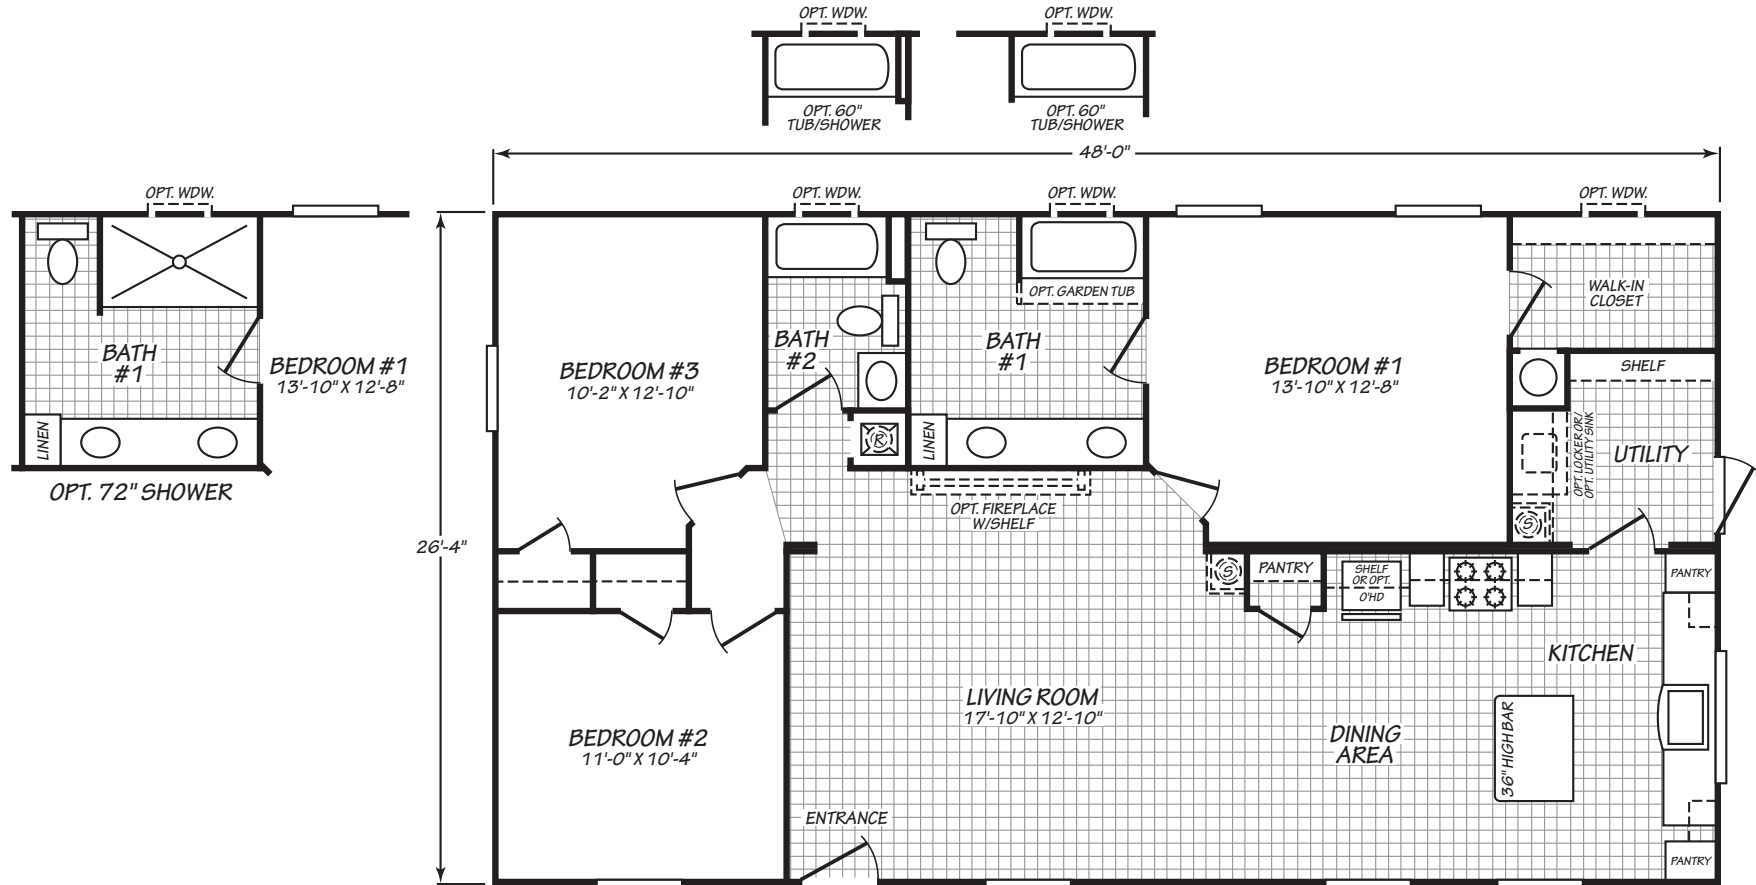

Stilson

Summit Series

1,263 SQ. FT. (Approximate) 3 Bedrooms, 2 Baths

Last Updated: 10-25-22

FACTORY SELECT HOMES
19280 Cortez Blvd.
Brooksville, FL 34601

FactorySelectHomes.com | 1-800-716-6337

IMPORTANT: Alta Cima Corp reserves the right to modify, cancel or substitute products or features of this event at any time without prior notice or obligation. Pictures and other promotional materials are representative and may depict or contain floor plans, square footages, elevations, options, upgrades, extra design features, decorations, floor coverings, specialty light fixtures, custom paint and wall coverings, window treatments, landscaping, sound and alarm systems, furnishings, appliances, and other designer/decorator features and amenities that are not included as part of the home and/or may not be available at all locations. Home, pricing and community information is subject to change, and homes to prior sale, at any time without notice or obligation. ©2020 Alta Cima Corp. All rights reserved.