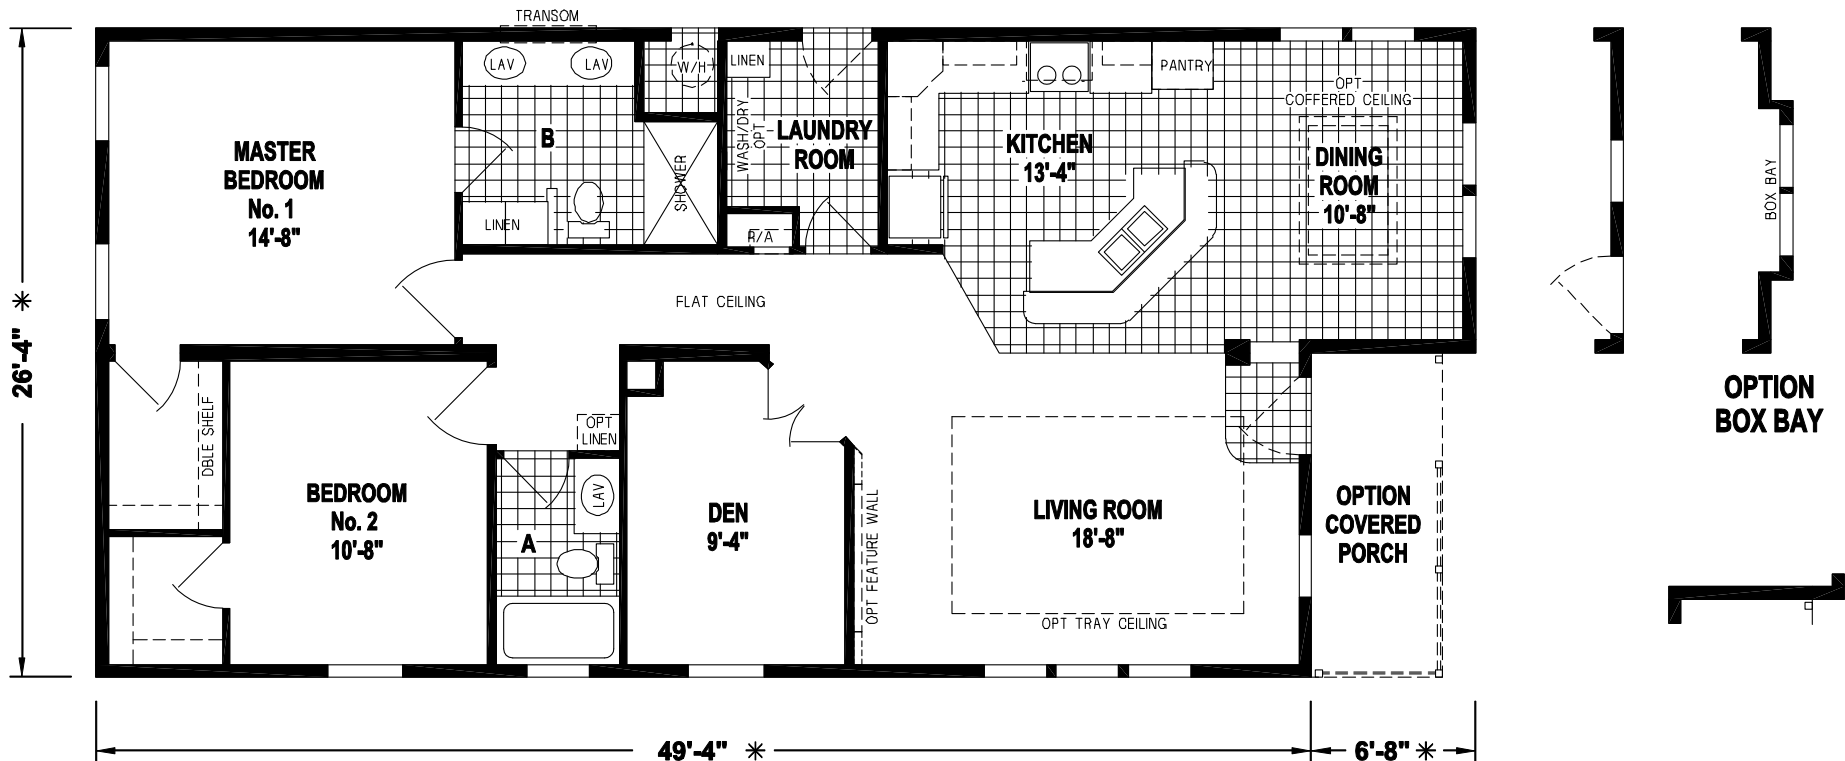

# FactorySelectHomes

2 Bedrooms, 2 Baths  
Approx. 1,386 Sq. Ft.

Last Updated: 3-6-19

FactorySelectHomes

19280 Cortez Blvd.  
Brooksville, FL 34601  
1-800-716-6337

www.FactorySelectHomes.com

For Detailed Directions See Map On Our Website