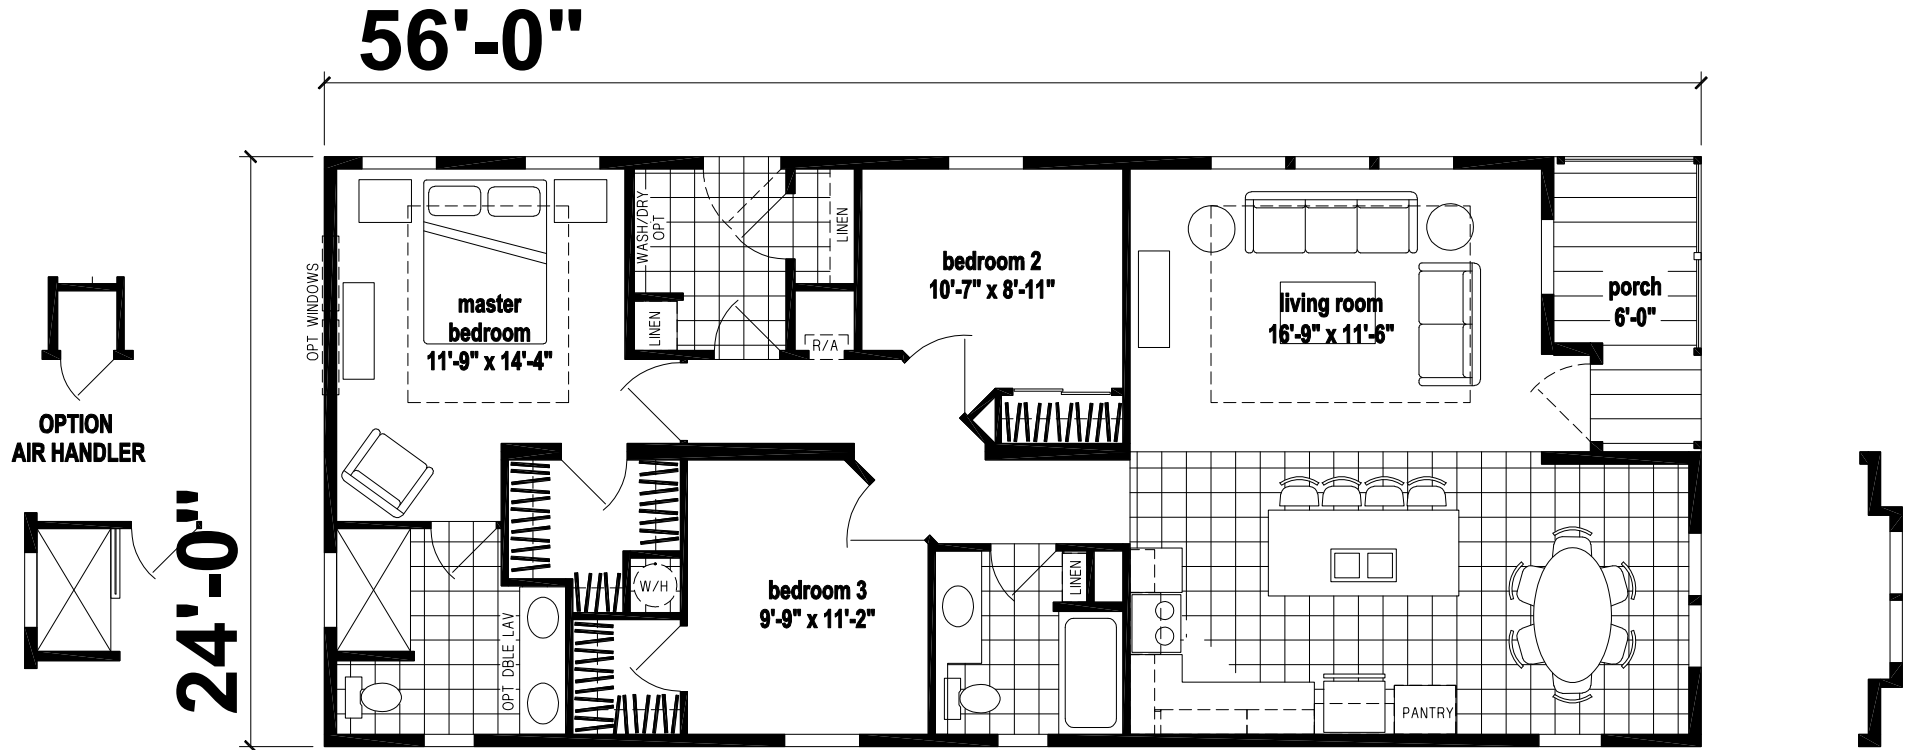

Tatemville

Silver Springs Limited Series

1,279 SQ. FT. (Approximate) 3 Bedrooms, 2 Baths

Last Updated: 1-13-22

FACTORY SELECT HOMES
19280 Cortez Blvd.
Brooksville, FL 34601

FactorySelectHomes.com | 1-800-716-6337