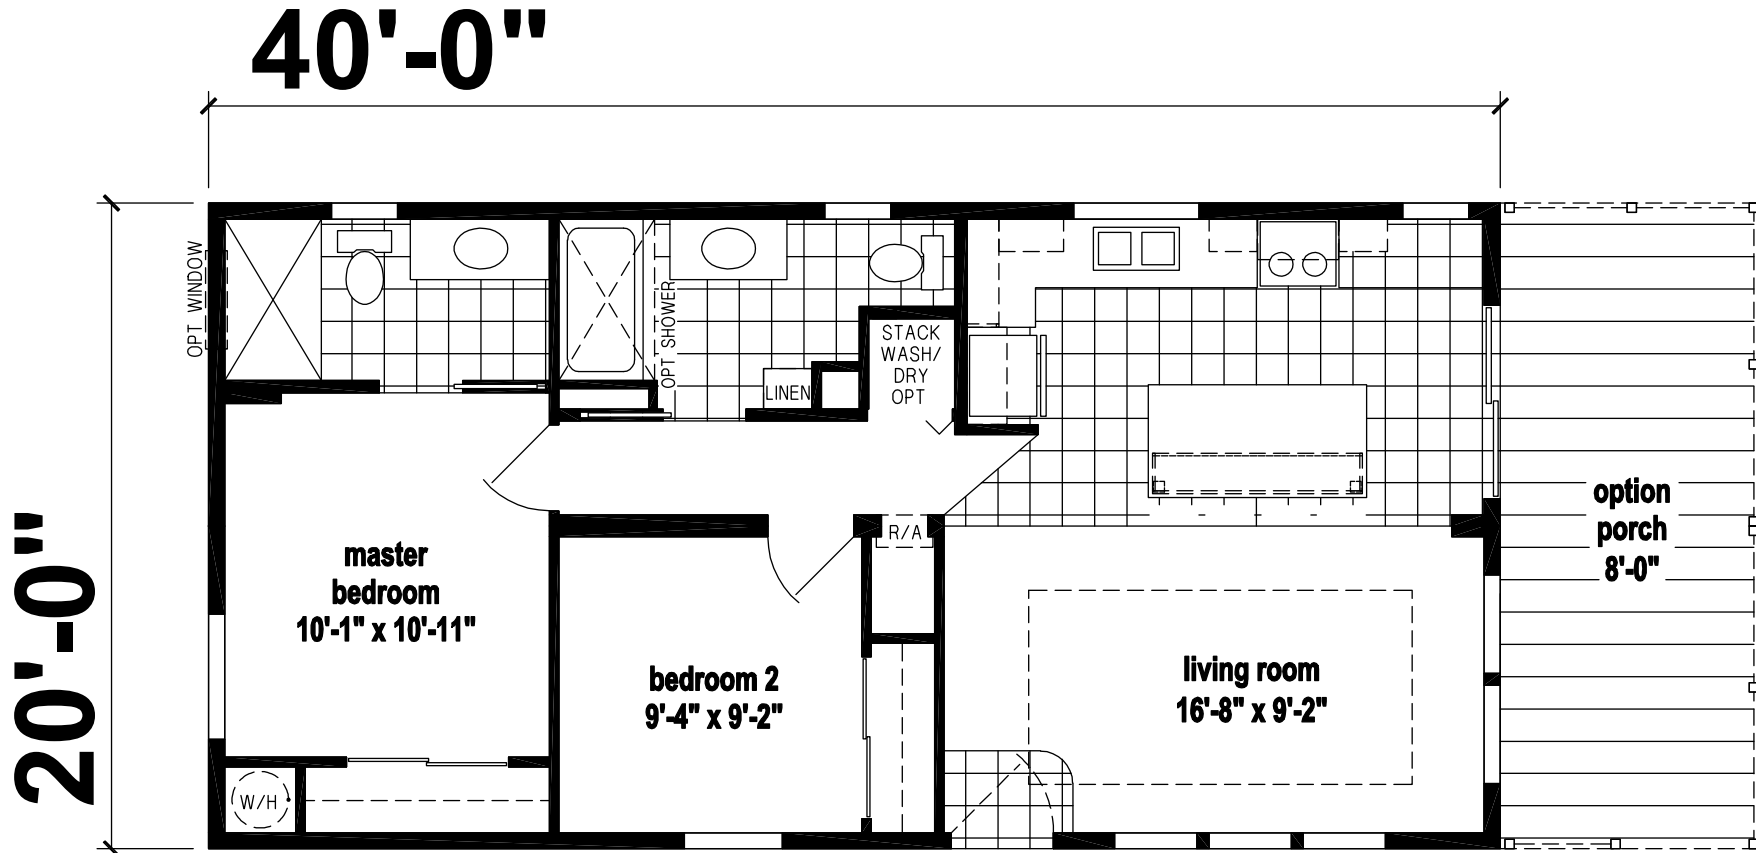

# Telogia

Silver Springs Limited Series

800 SQ. FT. (Approximate) 3 Bedroom, 2 Bath

Last Updated: 7-5-22

**FACTORY SELECT HOMES**  
19280 Cortez Blvd.  
Brooksville, FL 34601

**FactorySelectHomes.com | 1-800-716-6337**