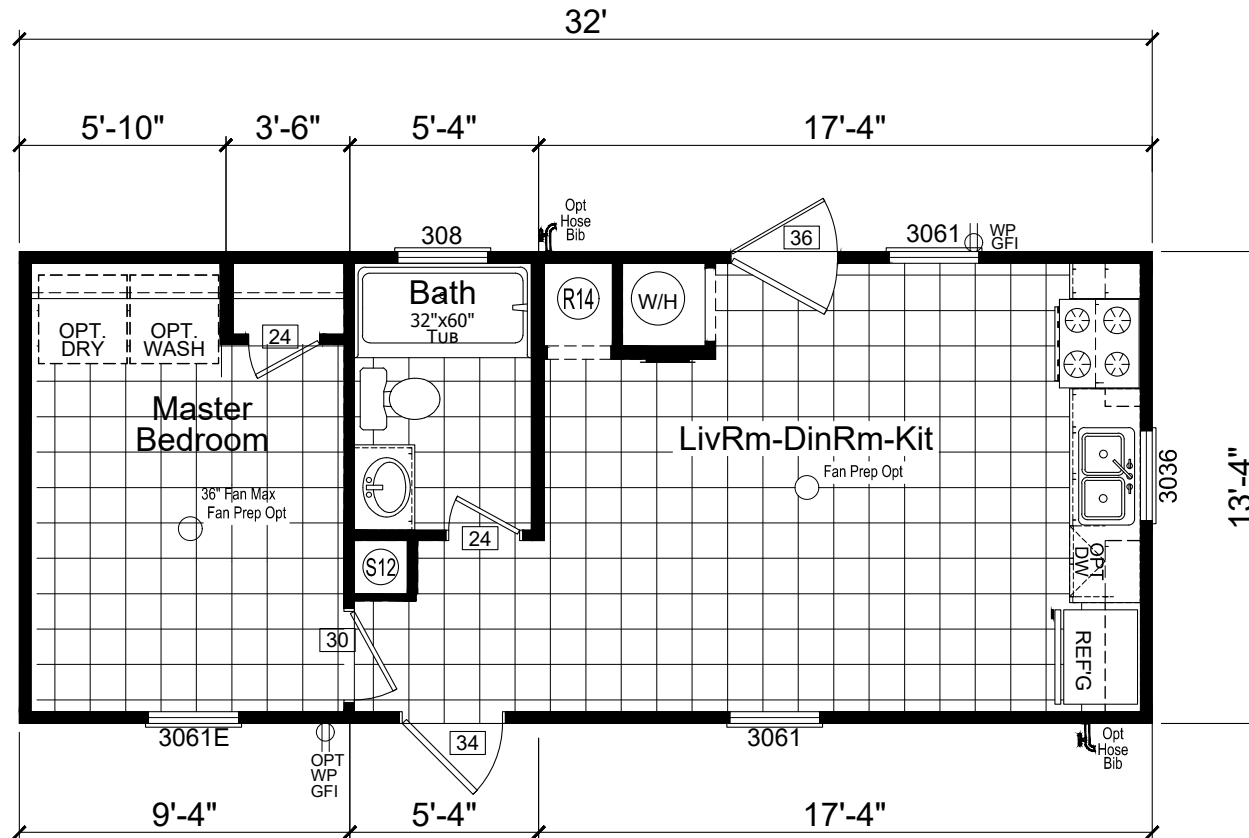

Thrifty 1

Sojourner Series

CHAMPION

MANUFACTURED BEAUTIFULLY™

1 Bedroom, 1 Bath
Approx. 427 Sq. Ft.

Last Updated: 7-30-20

Overhead Duct W/O Furnace

*Special Value Home, Limit 1 per Customer