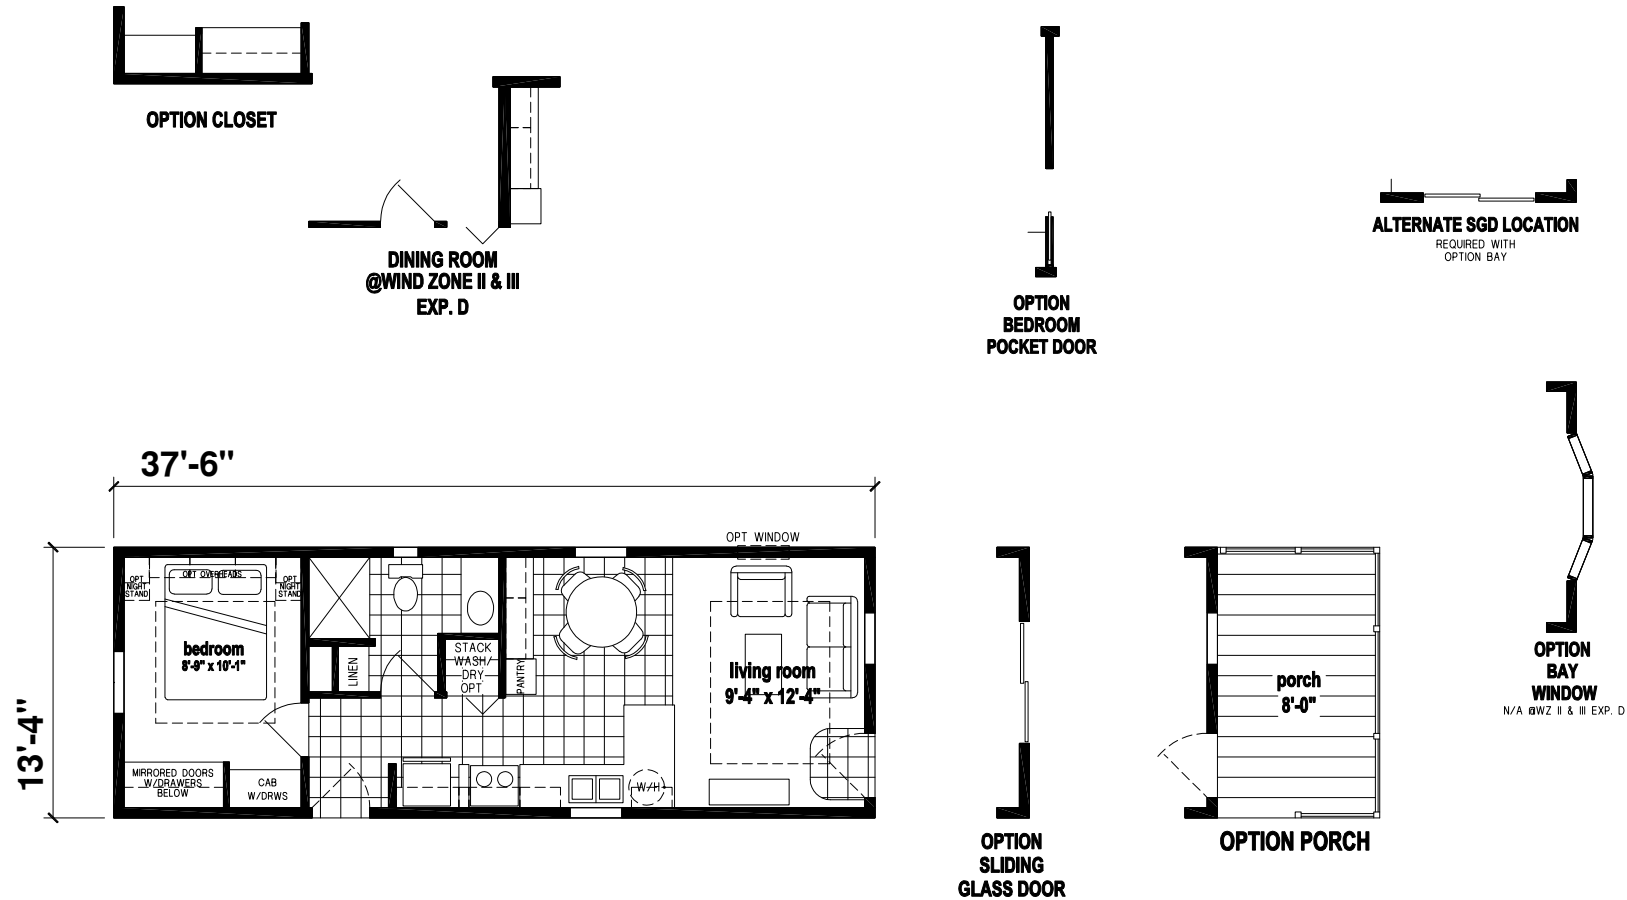

Twinbrook

Palm Bay Series

486 SQ. FT. (Approximate) 1 Bedroom, 1 Bath

Last Updated: 1-19-22

FACTORY SELECT HOMES
19280 Cortez Blvd.
Brooksville, FL 34601

FactorySelectHomes.com | 1-800-716-6337

IMPORTANT: Alta Cima Corp reserves the right to modify, cancel or substitute products or features of this event at any time without prior notice or obligation. Pictures and other promotional materials are representative and may depict or contain floor plans, square footages, elevations, options, upgrades, extra design features, decorations, floor coverings, specialty light fixtures, custom paint and wall coverings, window treatments, landscaping, sound and alarm systems, furnishings, appliances, and other designer/decorator features and amenities that are not included as part of the home and/or may not be available at all locations. Home, pricing and community information is subject to change, and homes to prior sale, at any time without notice or obligation. ©2020 Alta Cima Corp. All rights reserved.