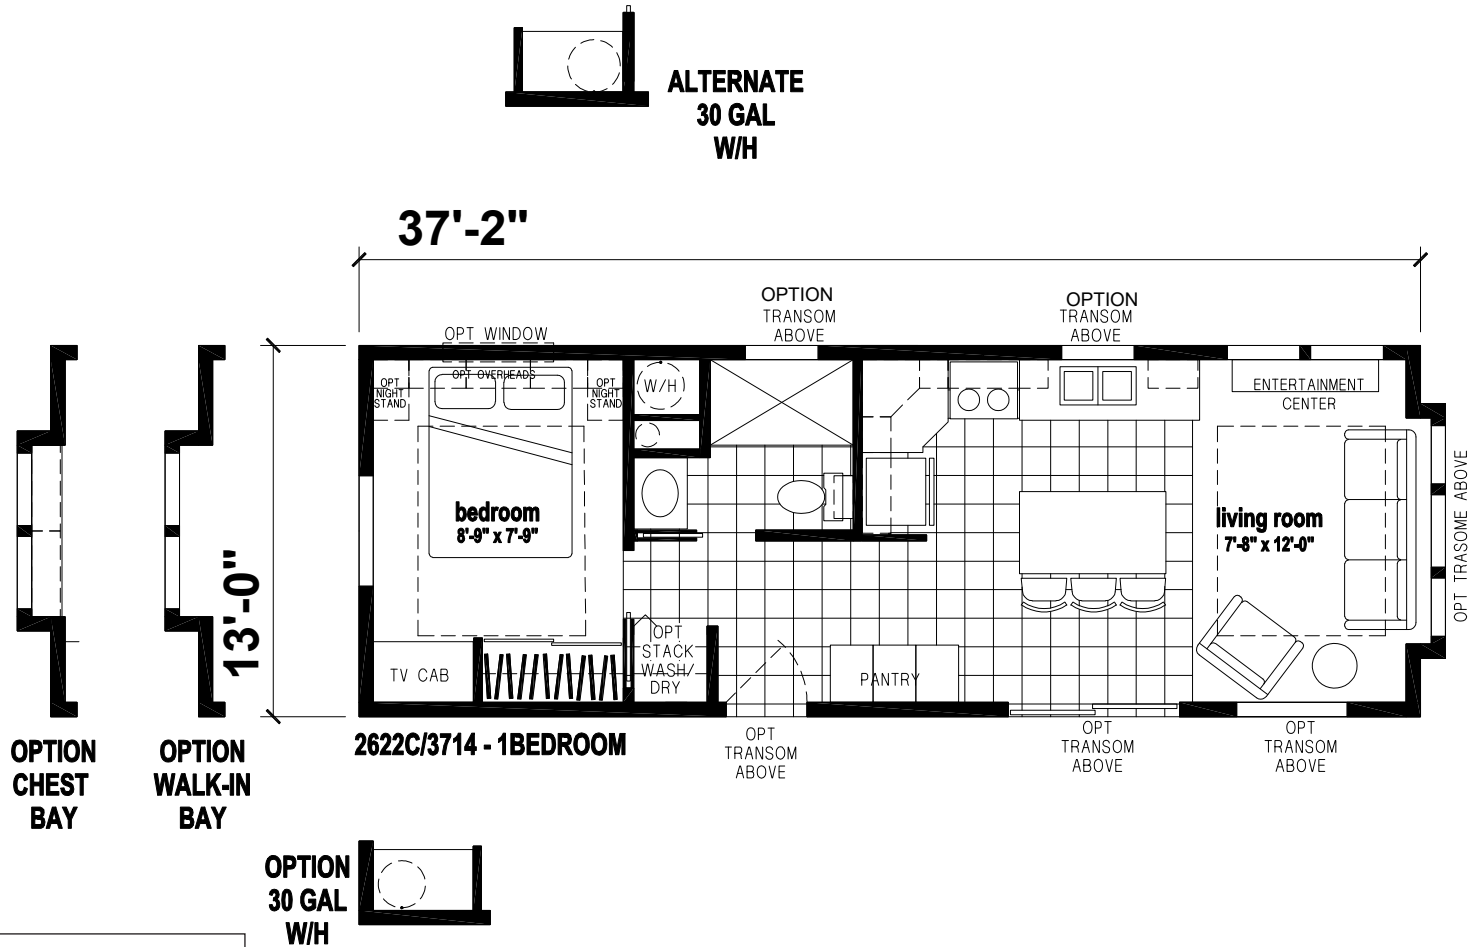

Vail

Palm Bay Series

481 SQ. FT. (Approximate) 1 Bedroom, 1 Bath

Last Updated: 6-6-22

FACTORY SELECT HOMES
19280 Cortez Blvd.
Brooksville, FL 34601

FactorySelectHomes.com | 1-800-716-6337

IMPORTANT: Alta Cima Corp reserves the right to modify, cancel or substitute products or features of this event at any time without prior notice or obligation. Pictures and other promotional materials are representative and may depict or contain floor plans, square footages, elevations, options, upgrades, extra design features, decorations, floor coverings, specialty light fixtures, custom paint and wall coverings, window treatments, landscaping, sound and alarm systems, furnishings, appliances, and other designer/decorator features and amenities that are not included as part of the home and/or may not be available at all locations. Home, pricing and community information is subject to change, and homes to prior sale, at any time without notice or obligation. ©2020 Alta Cima Corp. All rights reserved.