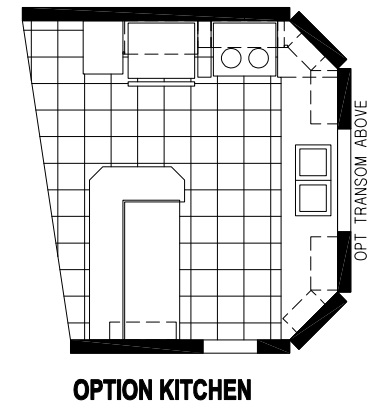

Valona

Palm Bay Series

481 SQ. FT. (Approximate) 1 Bedroom, 1 Bath

Last Updated: 1-19-22

FACTORY SELECT HOMES
19280 Cortez Blvd.
Brooksville, FL 34601

FactorySelectHomes.com | 1-800-716-6337

IMPORTANT: Alta Cima Corp reserves the right to modify, cancel or substitute products or features of this event at any time without prior notice or obligation. Pictures and other promotional materials are representative and may depict or contain floor plans, square footages, elevations, options, upgrades, extra design features, decorations, floor coverings, specialty light fixtures, custom paint and wall coverings, window treatments, landscaping, sound and alarm systems, furnishings, appliances, and other designer/decorator features and amenities that are not included as part of the home and/or may not be available at all locations. Home, pricing and community information is subject to change, and homes to prior sale, at any time without notice or obligation. ©2020 Alta Cima Corp. All rights reserved.