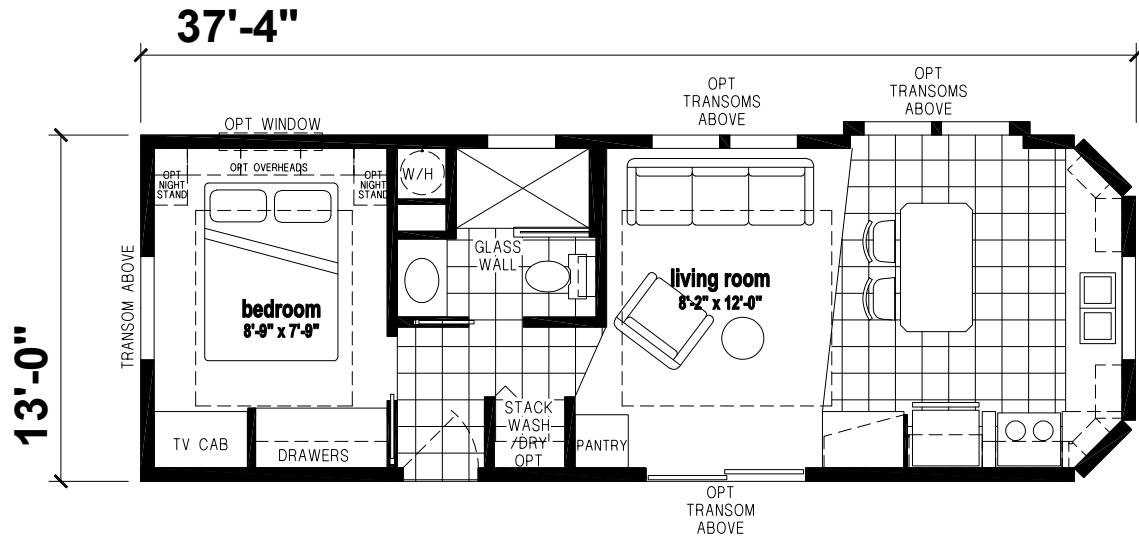

Valona

Palm Bay Series

481 SQ. FT. (Approximate) 1 Bedroom, 1 Bath

Last Updated: 1-19-22

FACTORY SELECT HOMES
19280 Cortez Blvd.
Brooksville, FL 34601

FactorySelectHomes.com | 1-800-716-6337

IMPORTANT: Alta Cima Corp reserves the right to modify, cancel or substitute products or features of this event at any time without prior notice or obligation. Pictures and other promotional materials are representative and may depict or contain floor plans, square footages, elevations, options, upgrades, extra design features, decorations, floor coverings, specialty light fixtures, custom paint and wall coverings, window treatments, landscaping, sound and alarm systems, furnishings, appliances, and other designer/decorator features and amenities that are not included as part of the home and/or may not be available at all locations. Home, pricing and community information is subject to change, and homes to prior sale, at any time without notice or obligation. ©2020 Alta Cima Corp. All rights reserved.