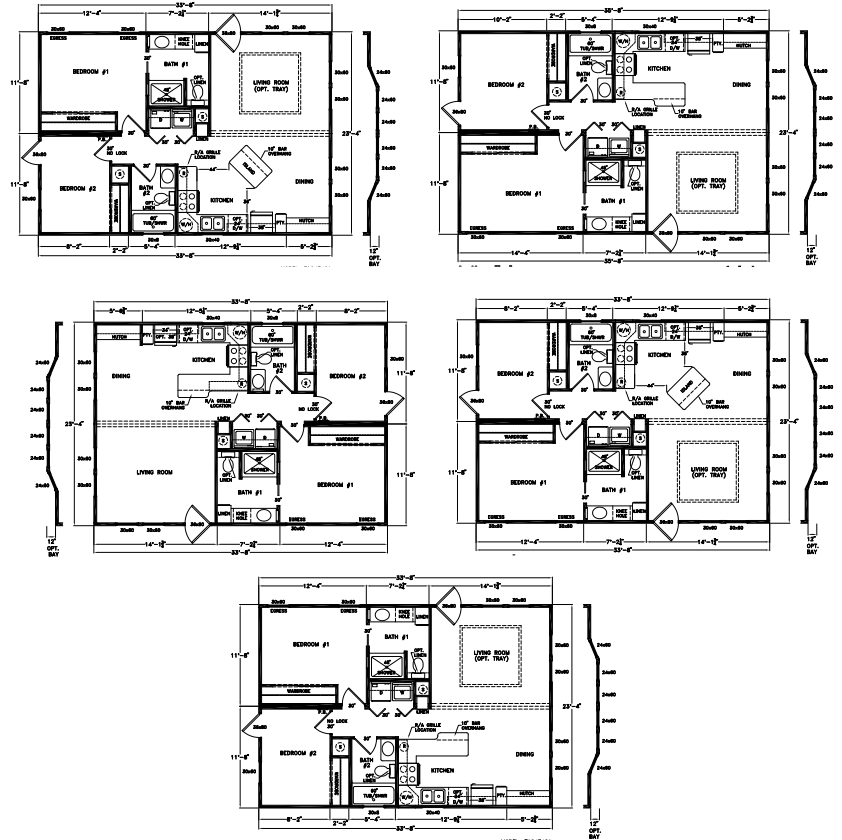

Varn

Falcon Series

FactorySelectHomes

2 Bedrooms, 2 Baths
Approx. 795 Sq. Ft.

Last Updated: 9-24-18

FactorySelectHomes

19280 Cortez Blvd.
Brooksville, FL 34601
1-800-716-6337

www.FactorySelectHomes.com

For Detailed Directions See Map On Our Website

I authorize Factory Expo Home Centers to build my house, per this plan.

X _____

Customer Signature/Date

Important: Due to our policy of constant improvement, all information in our brochures may vary from actual home. The right is reserved to make changes at any time, without notice or obligation, in colors, materials, specifications, processes, and models. All dimensions and square footage calculations are nominal and approximate figures. Please check with your sales person for specific and current information.