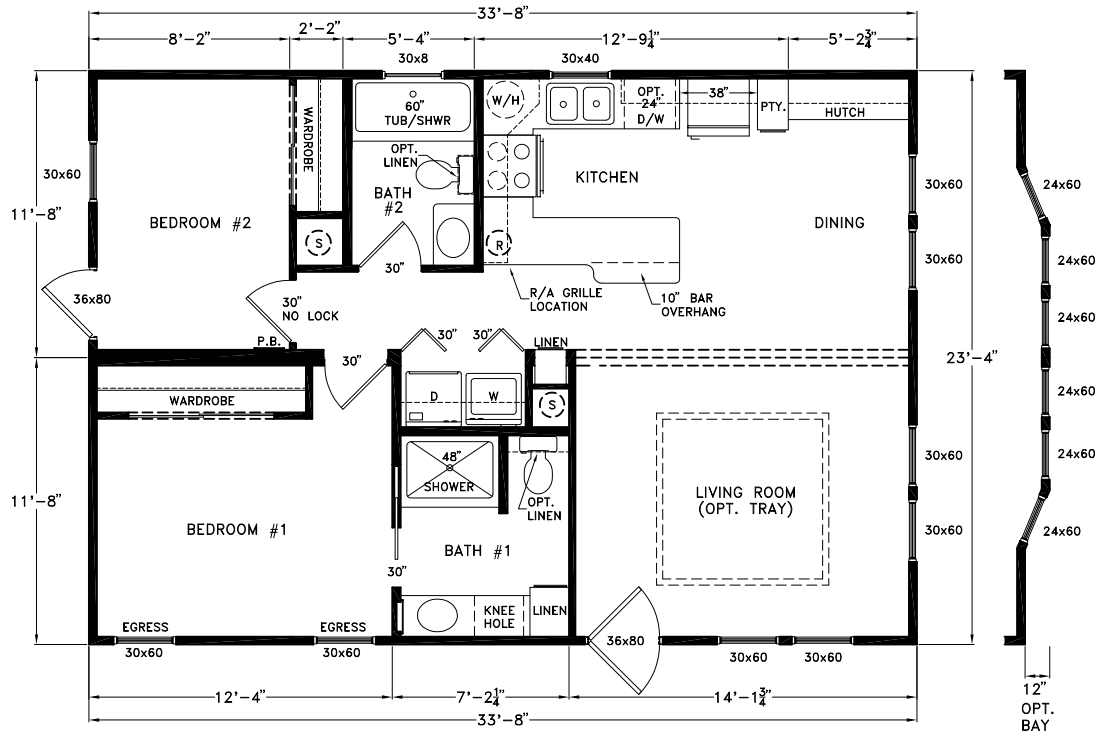

Varn

Falcon Series

FactorySelectHomes

2 Bedrooms, 2 Baths
Approx. 795 Sq. Ft.

Last Updated: 9-24-18

FactorySelectHomes

19280 Cortez Blvd.
Brooksville, FL 34601
1-800-716-6337

www.FactorySelectHomes.com