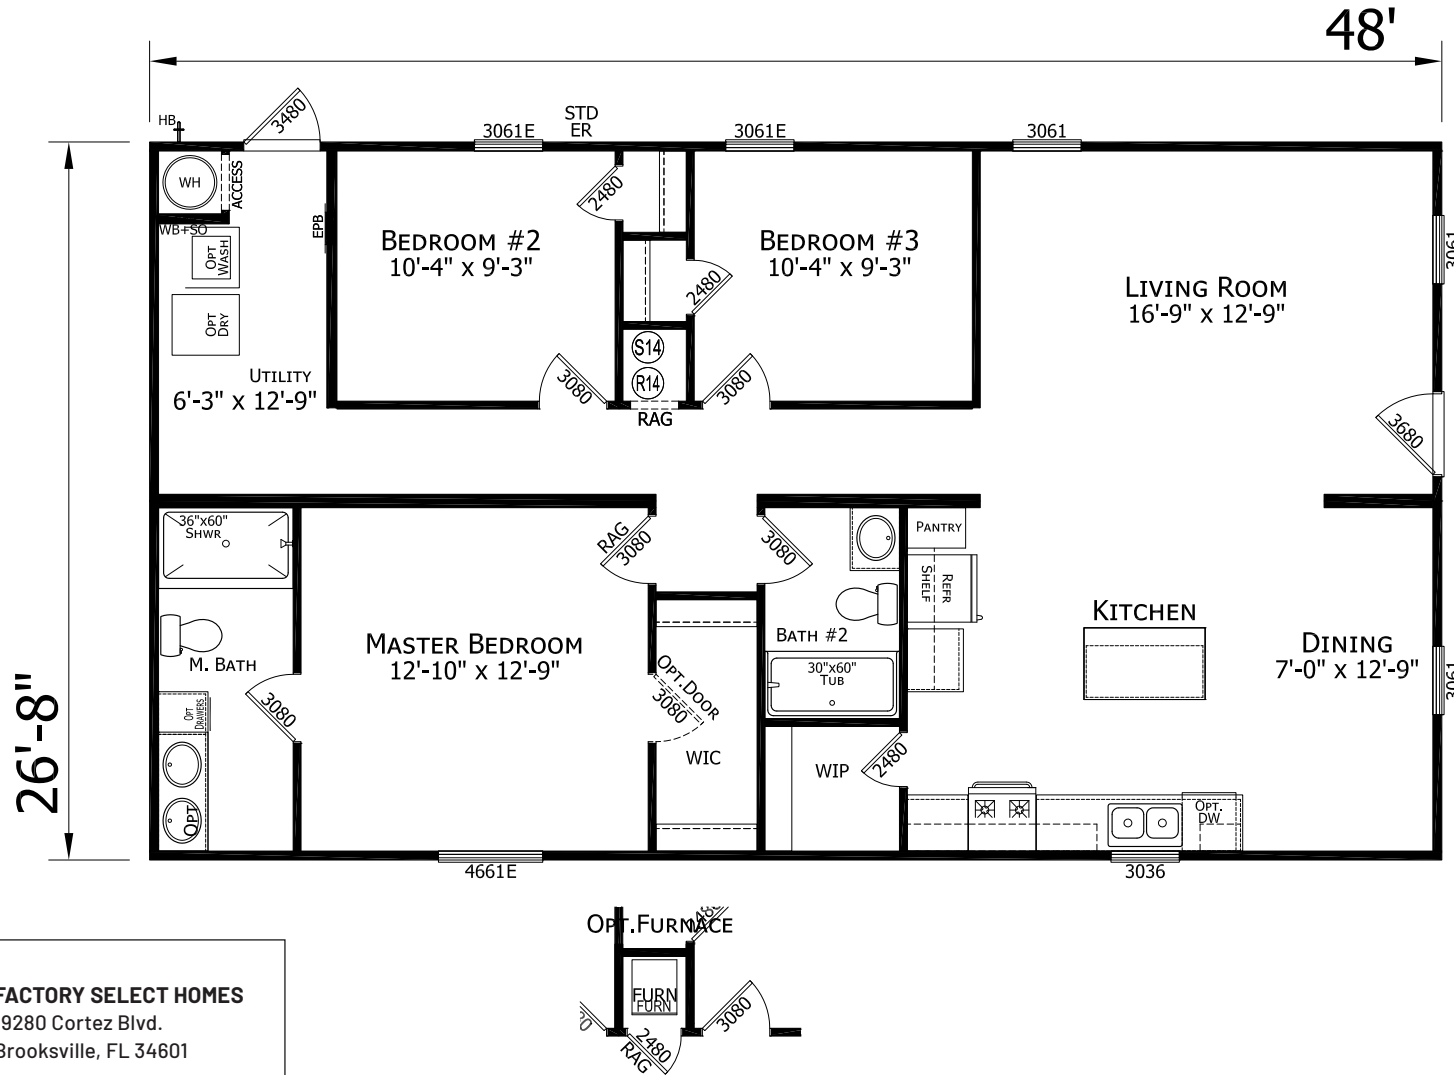

Wapello

Prime Series

1,280 SQ. FT. (Approximate) 3 Bedroom, 2 Bath

Last Updated: 6-21-24

FACTORY SELECT HOMES
19280 Cortez Blvd.
Brooksville, FL 34601

FactorySelectHomes.com | 1-800-716-6337

IMPORTANT: Alta Cima Corp reserves the right to modify, cancel or substitute products or features of this event at any time without prior notice or obligation. Pictures and other promotional materials are representative and may depict or contain floor plans, square footages, elevations, options, upgrades, extra design features, decorations, floor coverings, specialty light fixtures, custom paint and wall coverings, window treatments, landscaping, sound and alarm systems, furnishings, appliances, and other designer/decorator features and amenities that are not included as part of the home and/or may not be available at all locations. Home, pricing and community information is subject to change, and homes to prior sale, at any time without notice or obligation. ©2020 Alta Cima Corp. All rights reserved.