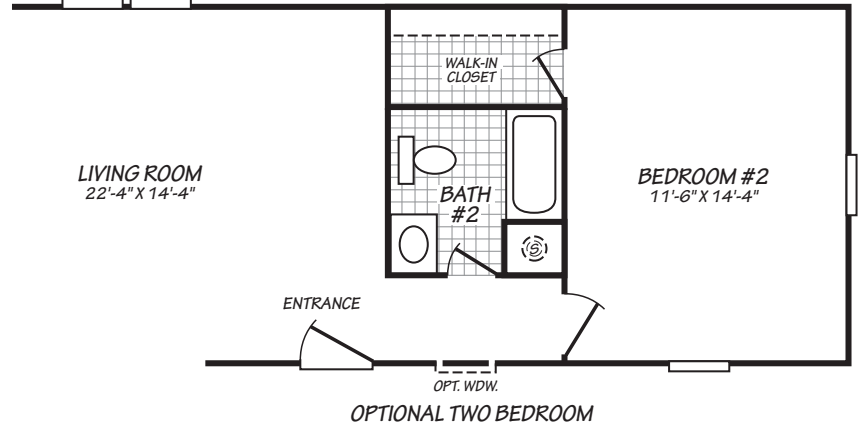

Weirsdale

Westfield Classic Series

FactorySelectHomes

3 Bedrooms, 2 Baths
Approx. 1,140 Sq. Ft.

Last Updated: 10-11-19

Please Note: Standard Front Door is Blank, Outswing, No Storm Door

FactorySelectHomes

19280 Cortez Blvd.
Brooksville, FL 34601
1-800-716-6337