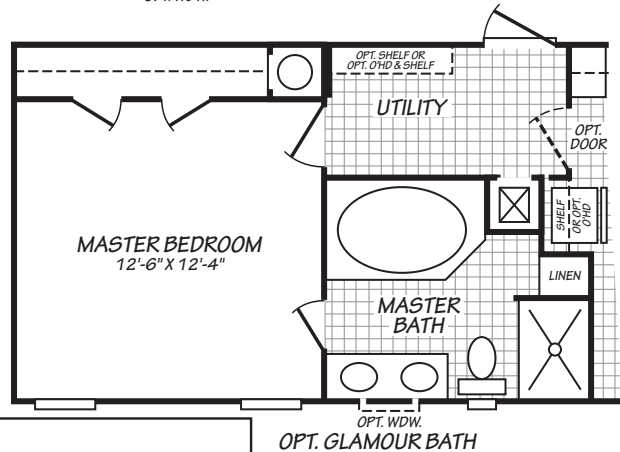

Weirsdale

Westfield Classic Series

FactorySelectHomes

3 Bedrooms, 2 Baths
Approx. 1,140 Sq. Ft.

Last Updated: 10-11-19

Please Note: Standard Front Door is Blank, Outswing, No Storm Door

FactorySelectHomes

19280 Cortez Blvd.
Brooksville, FL 34601
1-800-716-6337