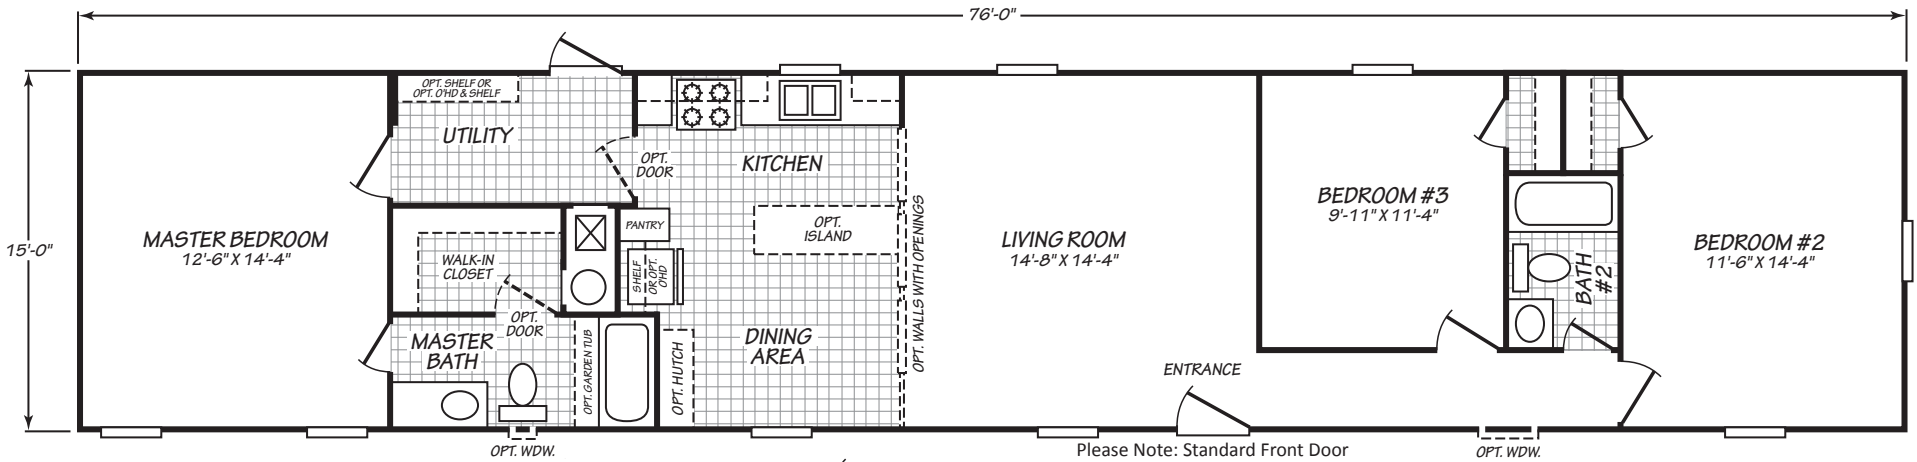

Weirsdale

Westfield Classic Series

FactorySelectHomes

3 Bedrooms, 2 Baths
Approx. 1,140 Sq. Ft.

Last Updated: 10-11-19

Please Note: Standard Front Door is Blank, Outswing, No Storm Door

FactorySelectHomes

19280 Cortez Blvd.
Brooksville, FL 34601
1-800-716-6337